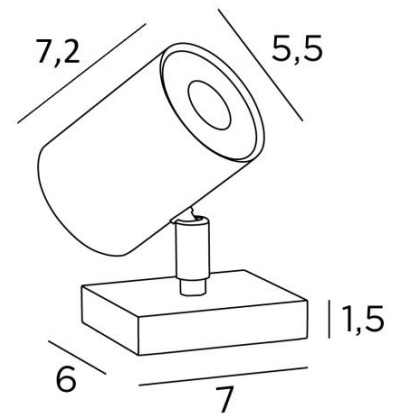

MAGELLAN PL

MAGELLAN PL in light bronze. Metal finish code: 28

Illuminating an object or a picture is very easy with this table spotlight. **MAGELLAN PL** is a luminaire with a fully movable spotlight, which is perfectly suited to this type of lighting

MAGELLAN PL is equipped with a bulb that is completely integrated in the spotlight, which ensures efficiency and discretion

Switch on the cord and without transformer (GU10 fitting - 230V for LED bulb)

OVERALL SIZES

H10,5cm→11,5cm

BASE

Solid brass base : 6 x 7 x 1,5cm

TECHNICAL DATA

One GU10 fitting

Table light mounted on a 360° adjustable joint

Spot dimensions: Ø5,5cm L7,2cm