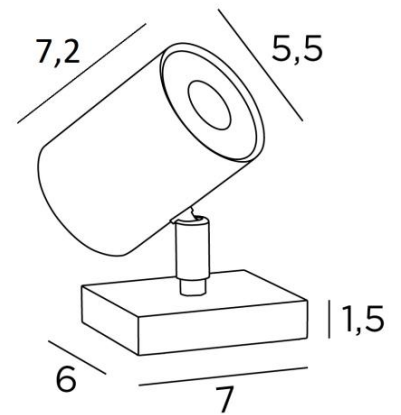

Illuminating an object or a picture is very easy with this table spotlight. **MAGELLAN PL** is a luminaire with a fully movable spotlight, which is perfectly suited to this type of lighting

MAGELLAN PL is equipped with a bulb that is completely integrated in the spotlight, which ensures efficiency and discretion

Switch on the cord and without transformer (GU10 fitting - 230V for LED bulb)

OVERALL SIZES

H10,5cm→11,5cm

BASE

Solid brass base : 6 x 7 x 1,5cm

TECHNICAL DATA

One GU10 fitting

Table light mounted on a 360° adjustable joint

Spot dimensions: Ø5,5cm L7,2cm

No converter, this spotlight works directly on 230V

A switch is installed on the electrical cord

Mandatory use of an LED bulb (safety)

AVAILABLE METAL FINISHES AND CODES

01 - Structured white - 6013 001

02 - Structured black - 6013 002

29 - Brushed bronze - 6013 029

32 - Brushed chrome - 6013 032