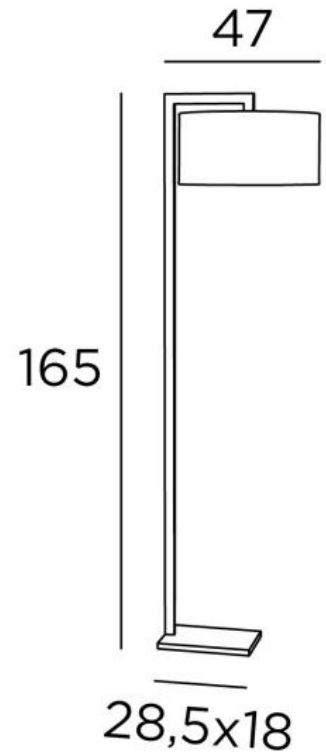

DEP FLOOR

DEP FLOOR in brushed bronze with lampshade in Stone Diorite (fabric from category 4)

Floor light with cylindrical lampshade and integral diffuser

DEP FLOOR is a superb arch, made with a rectangular brass profile, by craftsmen who perfectly combine all the traditional and modern techniques

OVERALL SIZES

H165cm | →47 x 42cm

BASE : 18 x 28,5 x 2cm

TECHNICAL DATA

One E27 fitting with ring

A foot switch on the cable (standard)

A foot dimmer on the cable (option)

Delivered with a diffuser in Polycrystal (Ø42cm)

AVAILABLE METAL FINISHES AND CODES

28 - Light bronze - 3132 028

29 - Brushed bronze - 3132 029

LAMPSHADE : SIZES & CODE

Ø42 - 42 - 20cm

+ *integral diffuser*

Code: 3132 + fabric code

We propose more than 180 fabrics/materials/colors for lampshades