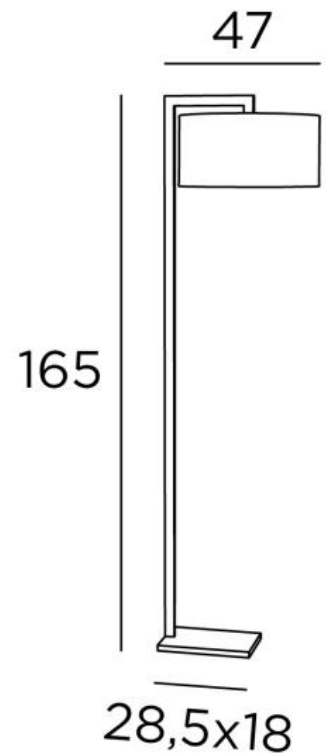

DEP FLOOR

DEP FLOOR in brushed bronze with lampshade in Stone Diorite (fabric from category 4)

Floor light with cylindrical lampshade and integral diffuser

DEP FLOOR is a superb arch, made with a rectangular brass profile, by craftsmen who perfectly combine all the traditional and modern techniques

OVERALL SIZES

H165cm | →47 x 42cm

BASE : 18 x 28,5 x 2cm

TECHNICAL DATA

One E27 fitting with ring

A foot switch on the cable (standard)

A foot dimmer on the cable (option)

Delivered with a diffuser in Polycrystal (Ø42cm)

AVAILABLE METAL FINISHES AND CODES

28 - Light bronze - 3132 028

29 - Brushed bronze - 3132 029

LAMPSHADE : SIZES & CODE

Ø42 - 42 - 20cm

+ *integral diffuser*

Code: 3132 + fabric code

We propose more than 150 materials/colors for lampshades.