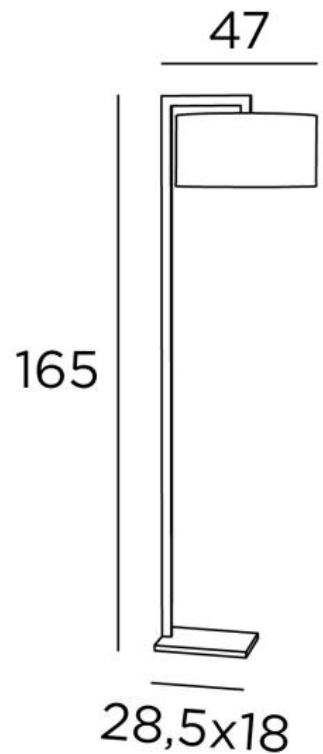

DEP FLOOR

DEP FLOOR in brushed bronze with lampshade in Stone Diorite (fabric from category 4)

floor light with cylindrical lampshade and integral diffuser.

DEP FLOOR is a superb arch, made with a rectangular brass profile, by craftsmen who perfectly combine all the traditional and modern techniques.

OVERALL SIZES

H165cm | →47 x 42cm

BASE

18 x 28,5 x 2cm

TECHNICAL DATA

One E27 fitting with ring

A foot switch on the cable (standard)

A foot dimmer on the cable (option)

Delivered with a diffuser in Polycrystal (Ø42cm)

AVAILABLE METAL FINISHES AND CODES

29 - Brushed bronze - 3132 029

LAMPSHADE : SIZES & CODE

Ø42 - 42 - 20cm

+ *integral diffuser*

Code: 3132 + fabric code

We propose more than 150 materials/colors for lampshades.