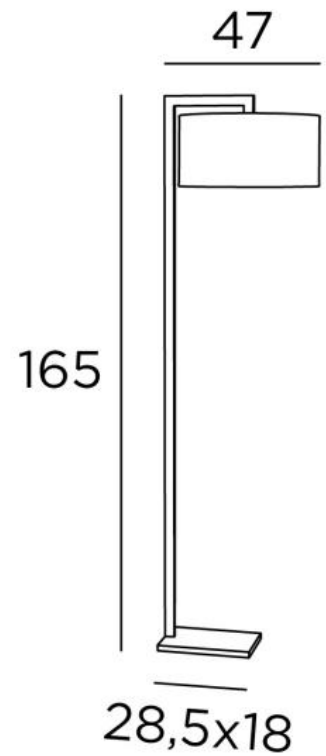

DEP FLOOR

DEP FLOOR in brushed bronze with lampshade in Stone Diorite (fabric from category 4)

Floor light with cylindrical lampshade and integral diffuser

DEP FLOOR is a superb arch, made with a rectangular brass profile, by craftsmen who perfectly combine all the traditional and modern techniques

OVERALL SIZES

H165cm | →47 x 42cm

BASE : 18 x 28,5 x 2cm

TECHNICAL DATA

One E27 fitting with ring

A foot switch on the cable (standard)

A foot dimmer on the cable (option)

Delivered with a diffuser in Polycrystal (Ø42cm)

AVAILABLE METAL FINISHES AND CODES

28 - Light bronze - 3132 028

29 - Brushed bronze - 3132 029

LAMPSHADE : SIZES & CODE

Ø42 - 42 - 20cm

+ *integral diffuser*

Code: 3132 + fabric code

We propose more than 180 fabrics/materials/colors for lampshades