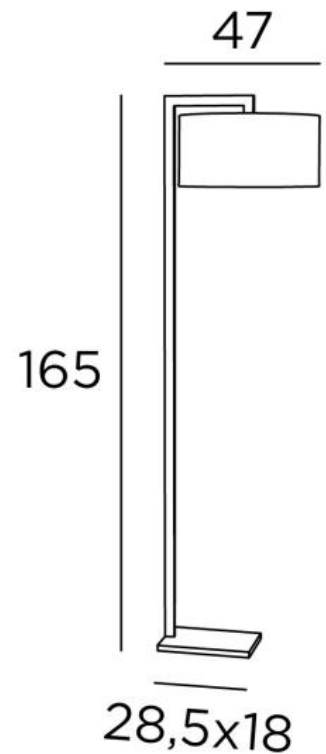

DEP FLOOR

DEP FLOOR in brushed bronze with lampshade in Stone Diorite (fabric from category 4)

Floor light with cylindrical lampshade and integral diffuser

DEP FLOOR is a superb arch, made with a rectangular brass profile, by craftsmen who perfectly combine all the traditional and modern techniques

OVERALL SIZES

H165cm | →47 x 42cm

BASE : 18 x 28,5 x 2cm

TECHNICAL DATA

One E27 fitting with ring

A foot switch on the cable (standard)

A foot dimmer on the cable (option)

Delivered with a diffuser in Polycrystal (Ø42cm)

AVAILABLE METAL FINISHES AND CODES

28 - Light bronze - 3132 028

29 - Brushed bronze - 3132 029

LAMPSHADE : SIZES & CODE

Ø42 - 42 - 20cm

+ *integral diffuser*

Code: 3132 + fabric code

We propose more than 180 fabrics/materials/colors for lampshades