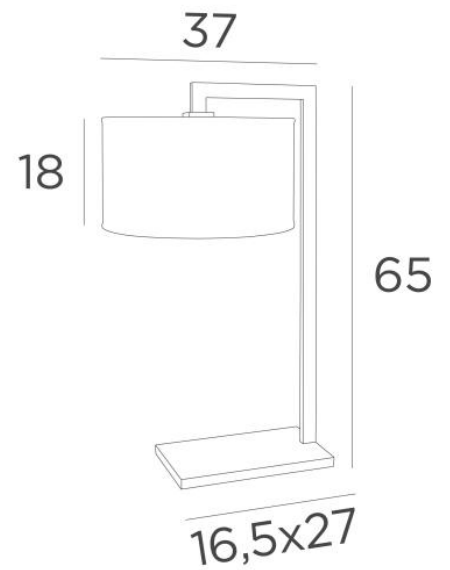

DEP

DEP in brushed bronze with lampshade in Stone Diorite (fabric from category 4)

Large table light with cylindrical lampshade and integral diffuser

DEP is a superb arch made with a rectangular brass profile by craftsmen who perfectly combine all the traditional and modern techniques

OVERALL SIZES

H65cm |→37 x 32cm

BASE : 16,5 x 27 x 2cm

TECHNICAL DATA

E27 fitting with ring

Switch on the cable

Lampshade delivered with a diffuser in Polycrystal (Ø 32cm)

AVAILABLE METAL FINISHES AND CODES

28 - Light bronze - 2235 028

29 - Brushed bronze - 2235 029

32 - Brushed chrome - 2235 032

LAMPSHADE : SIZES & CODE

Ø32 - 32 - 18cm

+ *integral diffuser*

Code: 2235 + fabric code

We propose more than 180 fabrics/materials/colors for lampshades