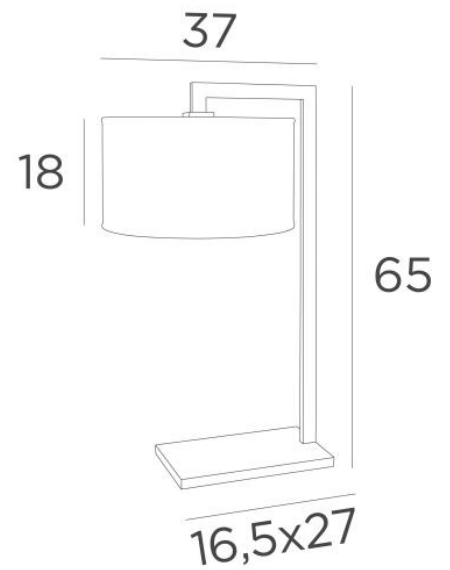

DEP

DEP in brushed bronze with lampshade in Stone Diorite (fabric from category 4)

Large table light with cylindrical lampshade and integral diffuser

**DEP** is a superb arch made with a rectangular brass profile by craftsmen who perfectly combine all the traditional and modern techniques

#### OVERALL SIZES

H65cm |→37 x 32cm

**BASE** : 16,5 x 27 x 2cm

#### TECHNICAL DATA

E27 fitting with ring

Switch on the cable

Lampshade delivered with a diffuser in Polycrystal (Ø 32cm)

#### LAMPSHADE : SIZES & CODE

Ø32 - 32 - 18cm

+ *integral diffuser*

Code: 2235 + fabric code

We propose more than 150 materials/colors for lampshades.

**LIGHTING COLLECTION**