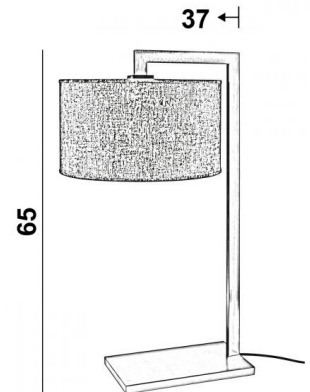

DEP

DEP in brushed bronze with lampshade in Sami glaise (fabric from category 2)

Table lamp with round cylinder lampshade. Sober and contemporary design

OVERALL SIZES

H65cm |→37 x 32cm

BASE

16,5 x 27 x 2cm

TECHNICAL DATA

E27 fitting with ring

Switch on the cable

Lampshade delivered with a diffuser in Polycrystal (Ø 32cm)

AVAILABLE METAL FINISHES AND CODES

29 - Brushed bronze - 2235 029

32 - Brushed chrome - 2235 032

LAMPSHADE : SIZES & CODE

Ø32 - 32 - 18cm

+ *integral diffuser*

Code: 2235 + fabric code

We offer more than 150 materials and colors

LIGHTING COLLECTION