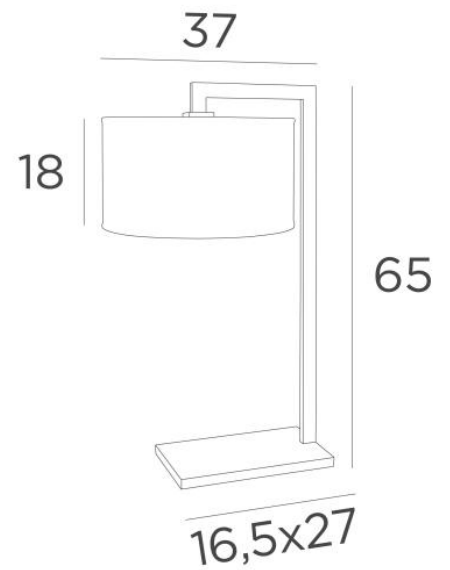

DEP

DEP in brushed bronze with lampshade in Stone Diorite (fabric from category 4)

Large table light with cylindrical lampshade and integral diffuser

DEP is a superb arch made with a rectangular brass profile by craftsmen who perfectly combine all the traditional and modern techniques

OVERALL SIZES

H65cm |→37 x 32cm

BASE : 16,5 x 27 x 2cm

TECHNICAL DATA

E27 fitting with ring

Switch on the cable

Lampshade delivered with a diffuser in Polycrystal (Ø 32cm)

AVAILABLE METAL FINISHES AND CODES

28 - Light bronze - 2235 028

29 - Brushed bronze - 2235 029

33 - Brushed nickel - 2235 033

LAMPSHADE : SIZES & CODE

Ø32 - 32 - 18cm

+ *integral diffuser*

Code: 2235 + fabric code

We propose more than 180 fabrics/materials/colors for lampshades