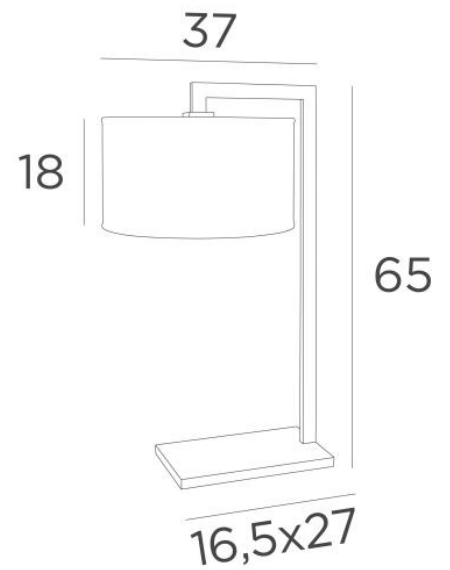

DEP

DEP in brushed bronze with lampshade in Stone Diorite (fabric from category 4)

Large table light with cylindrical lampshade and integral diffuser

**DEP** is a superb arch made with a rectangular brass profile by craftsmen who perfectly combine all the traditional and modern techniques

#### OVERALL SIZES

H65cm |→37 x 32cm

**BASE** : 16,5 x 27 x 2cm

#### TECHNICAL DATA

E27 fitting with ring

Switch on the cable

Lampshade delivered with a diffuser in Polycrystal (Ø 32cm)

#### LAMPSHADE : SIZES & CODE

Ø32 - 32 - 18cm

+ *integral diffuser*

Code: 2235 + fabric code

We propose more than 180 fabrics/materials/colors for lampshades

**LIGHTING COLLECTION**