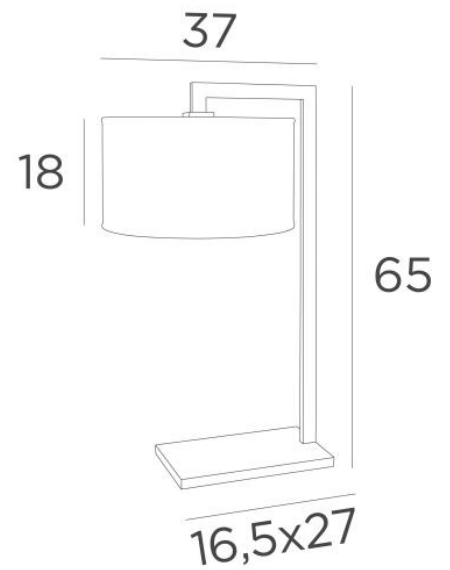

DEP

DEP in brushed bronze with lampshade in Stone Diorite (fabric from category 4)

Large table light with cylindrical lampshade and integral diffuser

DEP is a superb arch made with a rectangular brass profile by craftsmen who perfectly combine all the traditional and modern techniques

OVERALL SIZES

H65cm |→37 x 32cm

BASE

16,5 x 27 x 2cm

TECHNICAL DATA

E27 fitting with ring

Switch on the cable

Lampshade delivered with a diffuser in Polycrystal (Ø 32cm)

AVAILABLE METAL FINISHES AND CODES

28 - Light bronze - 2235 028

29 - Brushed bronze - 2235 029

LAMPSHADE : SIZES & CODE

Ø32 - 32 - 18cm

+ *integral diffuser*

Code: 2235 + fabric code

We propose more than 150 materials/colors for lampshades.