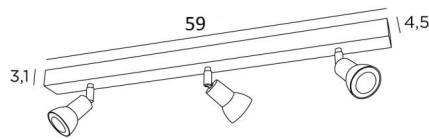

## CALLISTO 3

CALLISTO 3 in brushed brass. Metal finish code: 25

**CALLISTO 3** is a ceiling light with three spots, divided on a rectangular base

This ceiling light is sober, easy to install and essential to add more light to your interior. To increase its efficiency, there are GU10 bulbs of very high power and dimmable on the market

The originality of the **CALLISTO** spotlight is its sober and very modern design, which completely surrounds the fitting and the GU10 bulb. Mounted on a ball joint, he can be moved in all directions

This spotlight is available in a beautiful range of seven models with one to six spots distributed on round, square or rectangular bases

### OVERALL SIZES

L59 x 4,5cm H8,5→13,5cm

### BASE

59 x 4,5 x 3,1cm