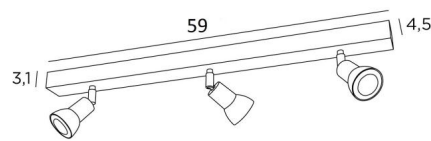

CALLISTO 3

CALLISTO 3 in structured white. Metal finish code : 01

CALLISTO 3 is a ceiling light with three spots, divided on a rectangular base

This ceiling light is sober, easy to install and essential to add more light to your interior. To increase its efficiency, there are GU10 bulbs of very high power and dimmable on the market

The originality of the **CALLISTO** spotlight is its sober and very modern design, which completely surrounds the fitting and the GU10 bulb. Mounted on a ball joint, he can be moved in all directions

This spotlight is available in a beautiful range of seven models with one to six spots distributed on round, square or rectangular bases

OVERALL SIZES

L59 x 4,5cm H8,5→13,5cm

BASE

59 x 4,5 x 3,1cm

TECHNICAL DATA

Three spotlights mounted on 360° adjustable joints

Spotlight dimensions : Ø2,8→5,3cm L7cm

Three GU10 fittings