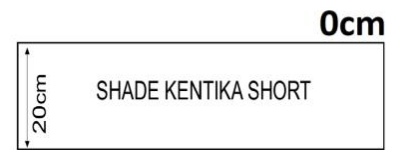

KENTIKA SHORT CEILING in brushed bronze

KENTIKA SHORT CEILING

KENTIKA SHORT CEILING is a ceiling light, designed for placing one of our **KENTIKA SHORT lampshades** against the ceiling. This lampshade, with a special clamp, is fixed to the ceiling light by a large clamping screw. Other lampshades can be attached to this luminaire, see drawing above

OVERALL SIZES

H8cm Ø14,5cm

BASE

Ø10 x 1,9cm

TECHNICAL DATA

Four E27 fittings mounted on a "NOURRICE"

A screw (Ø35mm) to fix the lampshade to the bottom of the "NOURRICE"

Dimmable suspension