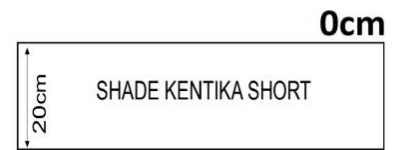

KENTIKA SHORT CEILING in brushed bronze

8cm

0cm

2,5cm

### OVERALL SIZES

H8cm Ø14,5cm

### BASE

Ø10 x 1,9cm