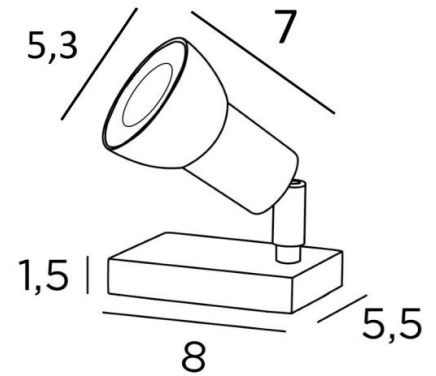

SADIRA PL

SADIRA PL

SADIRA PL is a small luminaire with a minimalist design and a bulb, that is completely integrated into the spotlight, provides discretion on a piece of furniture or a console

This latest generation spotlight is equipped with a dimmer for a GU10-LED bulb. He allows you to illuminate any object, sculpture or painting with the appropriate brightness

This spotlight will quickly become a must-have for creating beautiful atmospheres in your interior

OVERALL SIZES

H7,5→12cm

BASE

Solid brass base: 8 x 5,5 x 1,5cm

TECHNICAL DATA

Table spotlight, 360° adjustable joint mounted, with GU10 fitting for dimmable LED bulb