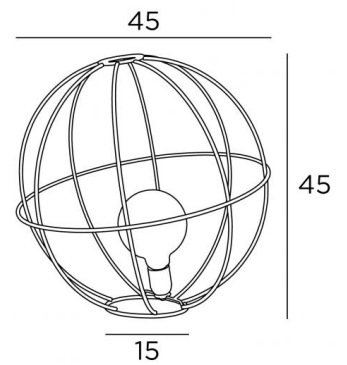

TERRA

TERRA in epoxy black

Structure in epoxy black for decorative bulb

OVERALL SIZES

H45cm Ø45cm

BASE

Ø15cm

TECHNICAL DATA

One E27 fitting for decorative bulb

LED bulb Gold Ø95mm dim code 6833 000 (option)

LED bulb Gold Ø125mm dim code 6834 000 (option)

Switch on the cable

AVAILABLE METAL FINISHES AND CODES

02 - Structured black - 2978 002