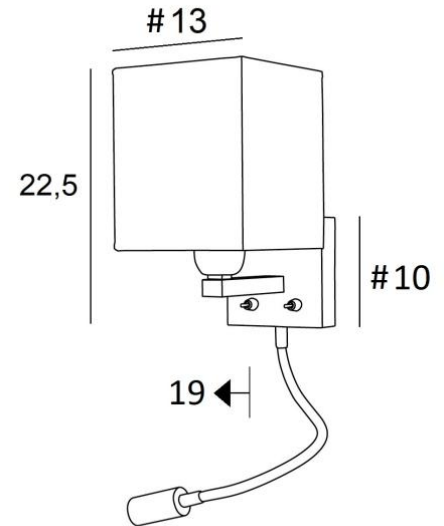

TEOS #

TEOS in brushed bronze with lampshade in Parma Cendré (fabric from category 4)

**TEOS #** is a wall light with a square lampshade and reading light to be placed near a bed  
The arm has an E27 fitting with ring to fix the lampshade  
The reading light consists of a flexible with LED spot that emits a warm and concentrated light  
This wall light has two switches that operate the lampshade and the reading light separately, allowing you to choose between soft or reading light  
For the lampshade, which will create a warm atmosphere and a beautiful brightness, we offer you a choice of many materials and colors. So you can better integrate this elegant and robust wall light in your decoration. This high-quality fixture, traditionally made of solid brass, is enriched with beautiful finishes

#### OVERALL SIZES

H22,5cm L13cm |→19cm

**BASE :** # 10 x 2cm

#### TECHNICAL DATA

**E27 fitting** with ring on a fixed arm, controlled by a toggle switch

**LED-spotlight** on a 30cm flex, controlled by a toggle switch

The spotlight can be directed to all directions. Dimensions : L5cm Ø2,5cm