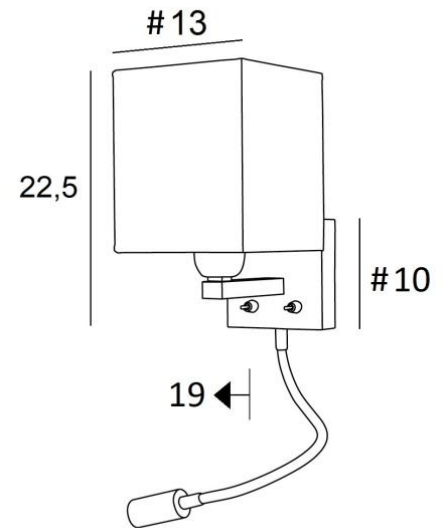

TEOS #

TEOS in brushed bronze with lampshade in Parma Cendré (fabric from category 4)

TEOS # is a wall light with a square lampshade and reading light to be placed near a bed
The arm has an E27 fitting with ring to fix the lampshade
The reading light consists of a flexible with LED spot that emits a warm and concentrated light
This wall light has two switches that operate the lampshade and the reading light separately, allowing you to choose between soft or reading light
For the lampshade, which will create a warm atmosphere and a beautiful brightness, we offer you a choice of many materials and colors. So you can better integrate this elegant and robust wall light in your decoration. This high-quality fixture, traditionally made of solid brass, is enriched with beautiful finishes

OVERALL SIZES

H22,5cm L13cm |→19cm

BASE : # 10 x 2cm

TECHNICAL DATA

E27 fitting with ring on a fixed arm, controlled by a toggle switch

LED-spotlight on a 30cm flex, controlled by a toggle switch

The spotlight can be directed to all directions. Dimensions : L5cm Ø2,5cm

Integrated LED : 1W 119lm 2700°K 25° beam angle

Driver : 14-230V 50-60HZ 350mA

Push buttons for home automation system (Options)

CE socket outlet and/or USB port and/or USB-C port (Options)

A fixing plate for the wall box ([plan in PDF](#))