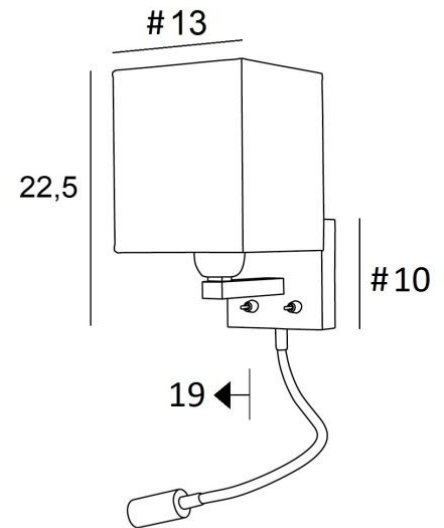

TEOS #

TEOS in brushed bronze with lampshade in Parma Cendré (fabric from category 4)

**TEOS #** is a wall light with a square lampshade and reading light to be placed near a bed  
The arm has an E27 fitting with ring to fix the lampshade  
The reading light consists of a flexible with LED spot that emits a warm and concentrated light  
This wall light has two switches that operate the lampshade and the reading light separately, allowing you to choose between soft or reading light  
For the lampshade, which will create a warm atmosphere and a beautiful brightness, we offer you a choice of many materials and colors. So you can better integrate this elegant and robust wall light in your decoration. This high-quality fixture, traditionally made of solid brass, is enriched with beautiful finishes

#### OVERALL SIZES

H22,5cm L13cm |→19cm

**BASE:** # 10 x 2cm

#### TECHNICAL DATA

**E27 fitting** with ring on a fixed arm, controlled by a toggle switch

**LED-spotlight** on a 30cm flex, controlled by a toggle switch

The spotlight can be directed to all directions. Dimensions: L5cm Ø2,5cm

Integrated LED: 1W 119lm 2700°K 30° beam angle

Driver: 14-230V 50-60HZ 350mA

A fixing plate for the wall box ([plan in PDF](#))