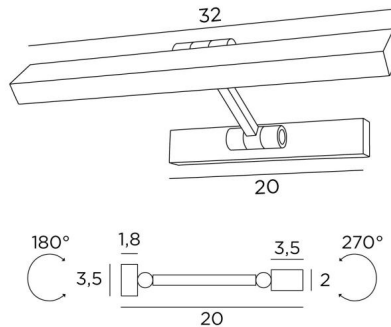

OUBA 35

OUBA 35 in light bronze. Metal finish code: 28

OUBA 35 is a picture or bookcase light with double ball joints and a length of 32cm

A LED module is integrated in the reflector, 270° rotatable. Warm, powerful and generous light, which has regular continuity over the entire length of the fixture. This fixture is made of solid brass by experienced craftsmen and the finishes offered are more than remarkable

This fixture is also available in a larger size, see [OUBA 65](#)

OVERALL SIZES

L32cm H3,5cm |→20cm

BASE : 20 x 3,5 x 1,8cm

TECHNICAL DATA

LED module integrated in the reflector :

consumption 7,4W brightness 780lm colour temperature 2700°K

No driver, this module works directly on 230V

Not dimmable picture light

The reflector is adjustable trough 270°

Reflector dimensions: L32 x 3,5cm H2cm

Adjustable arm through 180°

A fixing plate for the wall box ([plan in PDF](#))