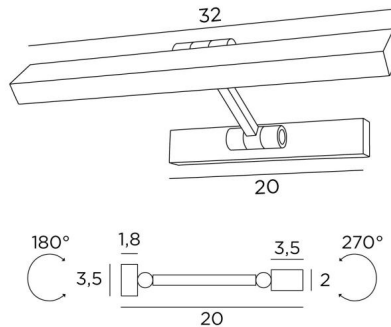

## OUBA 35

OUBA 35 in light bronze. Metal finish code: 28

**OUBA 35** is a picture or bookcase light with double ball joints and a length of 32cm

A LED module is integrated in the reflector, 270° rotatable. Warm, powerful and generous light, which has regular continuity over the entire length of the fixture. This fixture is made of solid brass by experienced craftsmen and the finishes offered are more than remarkable

### OVERALL SIZES

L32cm H3,5cm |→20cm

**BASE** : 20 x 3,5 x 1,8cm

### TECHNICAL DATA

LED module integrated in the reflector :

consumption 7,4W brightness 780lm colour temperature 2700°K

No driver, this module works directly on 230V

Not dimmable picture light

The reflector is adjustable trough 270°

Reflector dimensions: L32 x 3,5cm H2cm

Adjustable arm through 180°

A fixing plate for the wall box ([plan in PDF](#))