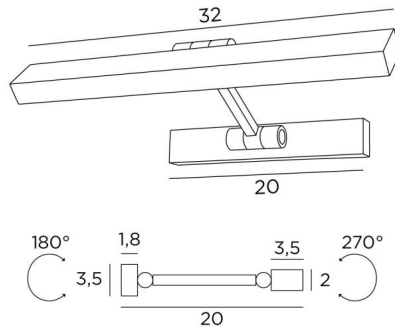

OUBA 35

OUBA 35 in light bronze. Metal finish code : 28

OUBA 35 is a picture or bookcase light with double ball joints and a length of 32cm

A LED module is integrated in the reflector, 270° rotatable. Warm, powerful and generous light, which has regular continuity over the entire length of the fixture. This fixture is made of solid brass by experienced craftsmen and the finishes offered are more than remarkable

This fixture is also available in a larger size, see [OUBA 65](#)

OVERALL SIZES

L32cm H3,5cm |→20cm

BASE : 20 x 3,5 x 1,8cm

TECHNICAL DATA

LED module integrated in the reflector :

consumption 7,4W brightness 780lm colour temperature 2700°K

No driver, this module works directly on 230V

Not dimmable picture light

The reflector is adjustable trough 270°

Reflector dimensions: L32 x 3,5cm H2cm

Adjustable arm through 180°

A fixing plate for the wall box ([plan in PDF](#))