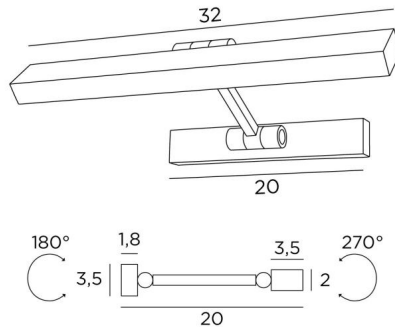

## OUBA 35

OUBA 35 in light bronze. Metal finish code: 28

**OUBA 35** is a picture or bookcase light with double ball joints and a length of 32cm

A LED module is integrated in the reflector, 270° rotatable. Warm, powerful and generous light, which has regular continuity over the entire length of the fixture. This fixture is made of solid brass by experienced craftsmen and the finishes offered are more than remarkable

### OVERALL SIZES

L32cm H3,5cm |→20cm

**BASE** : 20 x 3,5 x 1,8cm

### TECHNICAL DATA

LED module integrated in the reflector :

consumption 7,4W brightness 780lm colour temperature 2700°K

No driver, this module works directly on 230V

Not dimmable picture light

The reflector is adjustable trough 270°

Reflector dimensions: L32 x 3,5cm H2cm

Adjustable arm through 180°

A fixing plate for the wall box ([plan in PDF](#))