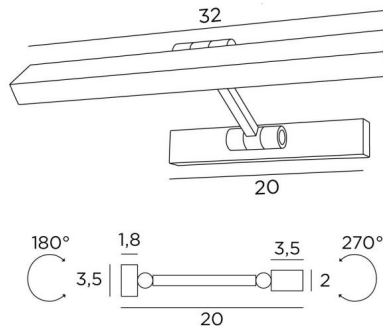

OUBA 35

OUBA 35 in light bronze. Metal finish code: 28

OUBA 35 is a picture or bookcase light with double ball joints and a length of 32cm. A LED strip is integrated in the reflector, 270° rotatable. Warm, powerful and generous light, which has regular continuity over the entire length of the fixture. This fixture is made of solid brass by experienced craftsmen and the finishes offered are more than remarkable. This fixture is also available in a larger size, see [OUBA 65](#)

OVERALL SIZES

L32cm H3,5cm |→20cm

BASE: 20 x 3,5 x 1,8cm

TECHNICAL DATA

LED strip integrated into the reflector:

consumption 4.2W brightness 450lm colour temperature 2700°K

No converter required, this LED strip operates directly on 230V

Can be dimmed under TRIAC

The reflector is adjustable through 270°

Reflector dimensions: L32 x 3,5cm H2cm

Adjustable arm through 180°

A fixing plate for the wall box ([plan in PDF](#))

AVAILABLE METAL FINISHES AND CODES