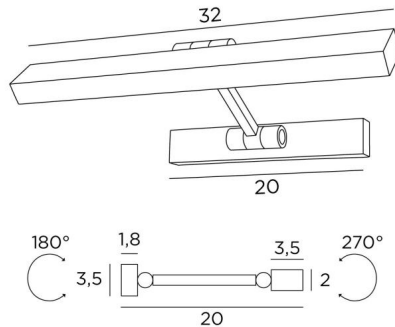

OUBA 35

OUBA 35 in light bronze. Metal finish code: 28

OUBA 35 is a picture or bookcase light with double ball joints and a length of 32cm

A LED module is integrated in the reflector, 270° rotatable. Warm, powerful and generous light, which has regular continuity over the entire length of the fixture. This fixture is made of solid brass by experienced craftsmen and the finishes offered are more than remarkable

This fixture is also available in a larger size, see [OUBA 65](#)

OVERALL SIZES

L32cm H3,5cm |→20cm

BASE : 20 x 3,5 x 1,8cm

TECHNICAL DATA

LED module integrated in the reflector :

consumption 7,4W brightness 780lm colour temperature 2700°K

No driver, this module works directly on 230V

Not dimmable picture light

The reflector is adjustable trough 270°

Reflector dimensions: L32 x 3,5cm H2cm

Adjustable arm through 180°

A fixing plate for the wall box ([plan in PDF](#))