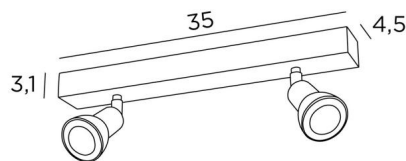

CALLISTO 2

CALLISTO 2 in brushed bronze. Metal finish code : 29

CALLISTO 2 is a ceiling light with two spots, divided on a rectangular base

This ceiling light is sober, easy to install and essential to add more light to your interior. To increase its efficiency, there are GU10 bulbs of very high power and dimmable on the market

The originality of the **CALLISTO** spotlight is its sober and very modern design, which completely surrounds the fitting and the GU10 bulb. Mounted on a ball joint, he can be moved in all directions

This spotlight is available in a beautiful range of seven models with one to six spots distributed on round, square or rectangular bases

OVERALL SIZES

L35 x 4,5cm H8,5→13,5cm

BASE

35 x 4,5 x 3,1cm

TECHNICAL DATA

Two spotlights mounted on 360° adjustable joints

Spotlight dimensions : Ø2,8→5,3cm L7cm

Two GU10 fittings