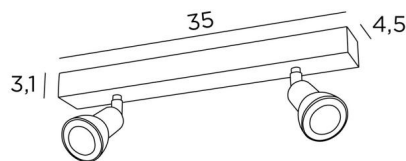

## CALLISTO 2

CALLISTO 2 in brushed bronze. Metal finish code : 29

**CALLISTO 2** is a ceiling light with two spots, divided on a rectangular base

This ceiling light is sober, easy to install and essential to add more light to your interior. To increase its efficiency, there are GU10 bulbs of very high power and dimmable on the market

### OVERALL SIZES

L35 x 4,5cm H8,5→13,5cm

### BASE

35 x 4,5 x 3,1cm

### TECHNICAL DATA

Two spotlights mounted on 360° adjustable joints

Spotlight dimensions : Ø2,8→5,3cm L7cm

Two GU10 fittings

No driver, this luminaire works directly on 230V

Dimmable ceiling light

A fixing plate for the ceiling base ([plan in PDF](#))