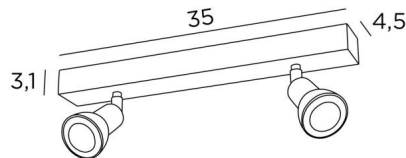

CALLISTO 2

CALLISTO 2 in brushed bronze. Metal finish code: 29

CALLISTO 2 is a ceiling light with two spots, divided on a rectangular base

This ceiling light is sober, easy to install and essential to add more light to your interior. To increase its efficiency, there are GU10 bulbs of very high power and dimmable on the market

The originality of the **CALLISTO** spotlight is its sober and very modern design, which completely surrounds the fitting and the GU10 bulb. Mounted on a ball joint, he can be moved in all directions

This spotlight is available in a beautiful range of seven models with one to six spots distributed on round, square or rectangular bases

OVERALL SIZES

L35 x 4,5cm H8,5→13,5cm

BASE

35 x 4,5 x 3,1cm

TECHNICAL DATA

Two spotlights mounted on 360° adjustable joints

Spotlight dimensions: Ø2,8→5,3cm L7cm

Two GU10 fittings