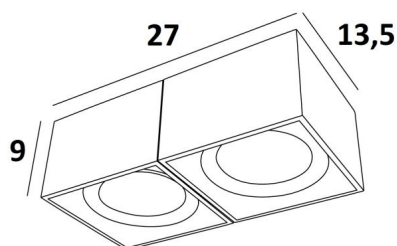

ATRIA 2 FIXE

ATRIA 2 FIXE in structured black. Metal finish code: 02

ATRIA 2 FIXE is a large rectangular ceiling light for two 111mm diameter bulbs, non-directional. This ceiling light is discreet and easy to install and very useful to add more brightness to your interior, thanks to the light power of AR111 bulbs. These bulbs work with 12V current, which is supplied by two transformers, integrated in the base of the luminaire. The originality of the **ATRIA** spotlight lies in its square shape, which gives it a beautiful contemporary look, a very modern design. This wonderful spotlight is available in a beautiful range of single or double spotlights, fixed or mobile.

OVERALL SIZES

27 x 13,5cm H9cm

TECHNICAL DATA

Ceiling spotlights suitable for two AR111 Ø111mm bulbs G53 base
Each bulb powered in 12V by one transformer, designed for LED bulb :
12-230V 50-60Hz 3-60W
The bulbs are not adjustable
Dimmable ceiling spotlights
A fixing plate for the ceiling box ([plan in PDF](#))
Mandatory use of LED bulbs (safety)