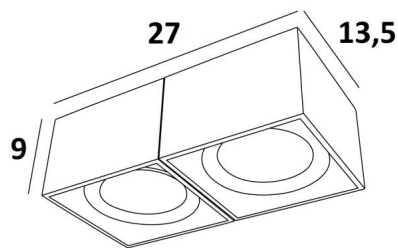

## ATRIA 2 FIXE

ATRIA 2 FIXE in structured black. Metal finish code: 02

**ATRIA 2 FIXE** is a large rectangular ceiling light for two 111mm diameter bulbs, non-directional. This ceiling light is discreet and easy to install and very useful to add more brightness to your interior, thanks to the light power of AR111 bulbs. These bulbs work with 12V current, which is supplied by two transformers, integrated in the base of the luminaire. The originality of the **ATRIA** spotlight lies in its square shape, which gives it a beautiful contemporary look, a very modern design. This wonderful spotlight is available in a beautiful range of single or double spotlights, fixed or mobile.

### OVERALL SIZES

27 x 13,5cm H9cm