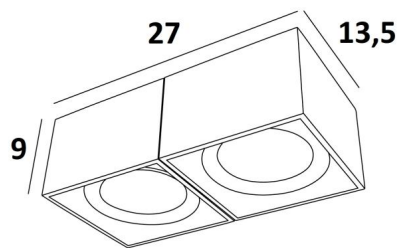

## ATRIA 2 FIXE

ATRIA 2 FIXE in structured black

**ATRIA 2 FIXE** is a large rectangular ceiling light for two 111mm diameter bulbs, non-directional. This ceiling light is discreet and easy to install and very useful to add more brightness to your interior, thanks to the light power of AR111 bulbs. These bulbs work with 12V current, which is supplied by two transformers, integrated in the base of the luminaire. The originality of the **ATRIA** spotlight lies in its square shape, which gives it a beautiful contemporary look, a very modern design. This wonderful spotlight is available in a beautiful range of single or double spotlights, fixed or mobile.

### OVERALL SIZES

27 x 13,5cm H9cm