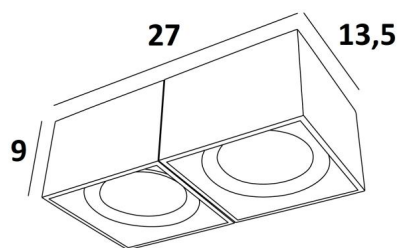

## ATRIA 2 FIXE

ATRIA 2 FIXE in structured black

**ATRIA 2 FIXE** is a large rectangular ceiling light for two 111mm diameter bulbs, non-directional. This ceiling light is discreet and easy to install and very useful to add more brightness to your interior, thanks to the light power of AR111 bulbs. These bulbs work with 12V current, which is supplied by two transformers, integrated in the base of the luminaire. The originality of the **ATRIA** spotlight lies in its square shape, which gives it a beautiful contemporary look, a very modern design. This wonderful spotlight is available in a beautiful range of single or double spotlights, fixed or mobile.

### OVERALL SIZES

27 x 13,5cm H9cm