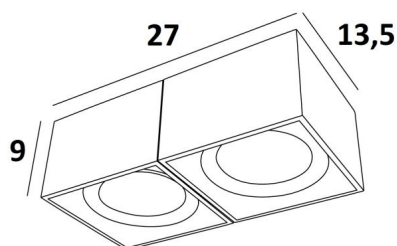

## ATRIA 2 FIXE

ATRIA 2 FIXE in structured black. Metal finish code: 02

**ATRIA 2 FIXE** is a large rectangular ceiling light for two 111mm diameter bulbs, non-directional. This ceiling light is discreet and easy to install and very useful to add more brightness to your interior, thanks to the light power of AR111 bulbs. These bulbs work with 12V current, which is supplied by two transformers, integrated in the base of the luminaire. The originality of the **ATRIA** spotlight lies in its square shape, which gives it a beautiful contemporary look, a very modern design. This wonderful spotlight is available in a beautiful range of single or double spotlights, fixed or mobile.

### OVERALL SIZES

27 x 13,5cm H9cm