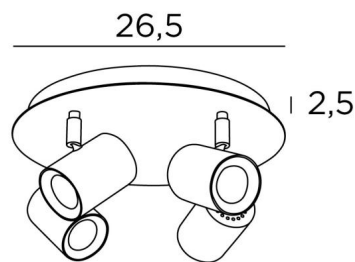

## ATLAS 4

ATLAS 4 in structured white

**ATLAS 4** is a ceiling light with four spots on a round base

This ceiling light is sober, easy to install and essential to add more light to your interior. To increase its efficiency, there are GU10 bulbs on the market with very high power and dimmable

### OVERALL SIZES

Ø26,5cm H11,5→13cm

### BASE

Plate : Ø26,5cm

Box : Ø23,5 x 2,5cm

### TECHNICAL DATA

Four spotlights mounted on 360° adjustable joints

Spotlight dimensions : Ø5,5cm L7,2cm

Four GU10 fittings

No driver, this luminaire works directly on 230V

Dimmable ceiling light

A fixing plate for the ceiling base ([plan in PDF](#))