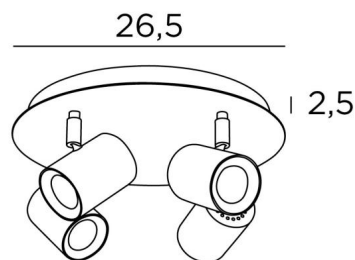

ATLAS 4

ATLAS 4 in structured white

ATLAS 4 is a ceiling light with four spots on a round base

This ceiling light is sober, easy to install and essential to add more light to your interior. To increase its efficiency, there are GU10 bulbs on the market with very high power and dimmable

The originality of the spotlight is its sober and very modern design, it is cylindrical and completely surrounds the fitting with its bulb

The base is embellished by a beautiful, robust and very decorative overhanging plate

OVERALL SIZES

Ø26,5cm H11,5→13cm

BASE

Plate : Ø26,5cm

Box : Ø23,5 x 2,5cm

TECHNICAL DATA

Four spotlights mounted on 360° adjustable joints

Spotlight dimensions : Ø5,5cm L7,2cm