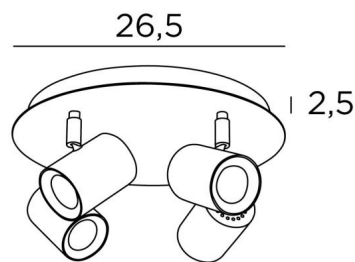

ATLAS 4

ATLAS 4 in structured white

ATLAS 4 is a ceiling light with four spots on a round base

This ceiling light is sober, easy to install and essential to add more light to your interior. To increase its efficiency, there are GU10 bulbs on the market with very high power and dimmable

The originality of the spotlight is its sober and very modern design, it is cylindrical and completely surrounds the fitting with its bulb

The base is embellished by a beautiful, robust and very decorative overhanging plate

OVERALL SIZES

Ø26,5cm H11,5→13cm

BASE

Plate : Ø26,5cm

Box : Ø23,5 x 2,5cm

TECHNICAL DATA

Four spotlights mounted on 360° adjustable joints

Spotlight dimensions : Ø5,5cm L7,2cm