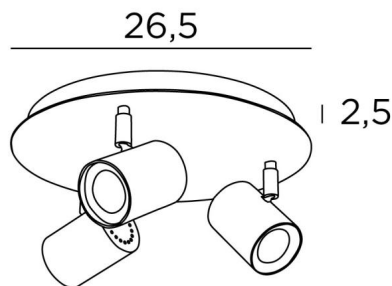

## ATLAS 3

ATLAS 3 in brushed chrome

**ATLAS 3** is a ceiling light with three spots on a round base

This ceiling light is sober, easy to install and essential to add more light to your interior. To increase its efficiency, there are GU10 bulbs on the market with very high power and dimmable

### OVERALL SIZES

Ø26,5cm H11,5→13cm

### BASE

Plate : Ø26,5cm Box : Ø23,5 x 2,5cm

### TECHNICAL DATA

Three spotlights mounted on 360° adjustable joints

Spotlight dimensions : Ø5,5cm L7,2cm

Three GU10 fittings

No driver, this luminaire works directly on 230V

Dimmable ceiling light

A fixing plate for the ceiling base ([plan in PDF](#))