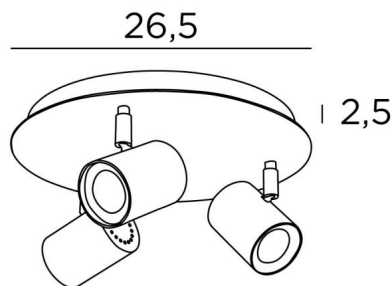

ATLAS 3

ATLAS 3 in brushed chrome

ATLAS 3 is a ceiling light with three spots on a round base

This ceiling light is sober, easy to install and essential to add more light to your interior. To increase its efficiency, there are GU10 bulbs on the market with very high power and dimmable

OVERALL SIZES

Ø26,5cm H11,5→13cm

BASE

Plate : Ø26,5cm Box : Ø23,5 x 2,5cm

TECHNICAL DATA

Three spotlights mounted on 360° adjustable joints

Spotlight dimensions : Ø5,5cm L7,2cm

Three GU10 fittings