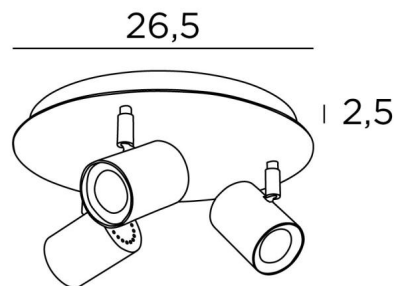

ATLAS 3

ATLAS 3 in brushed chrome

ATLAS 3 is a ceiling light with three spots on a round base

This ceiling light is sober, easy to install and essential to add more light to your interior. To increase its efficiency, there are GU10 bulbs on the market with very high power and dimmable

The originality of the spotlight is its sober and very modern design, it is cylindrical and completely surrounds the fitting with its bulb

The base is embellished by a beautiful, robust and very decorative overhanging plate

OVERALL SIZES

Ø26,5cm H11,5→13cm

BASE

Plate : Ø26,5cm Box : Ø23,5 x 2,5cm

TECHNICAL DATA

Three spotlights mounted on 360° adjustable joints

Spotlight dimensions : Ø5,5cm L7,2cm

Three GU10 fittings