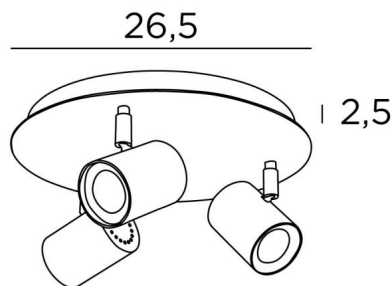

ATLAS 3

ATLAS 3 in brushed chrome

ATLAS 3 is a ceiling light with three spots on a round base

This ceiling light is sober, easy to install and essential to add more light to your interior. To increase its efficiency, there are GU10 bulbs on the market with very high power and dimmable

OVERALL SIZES

Ø26,5cm H11,5→13cm

BASE

Plate : Ø26,5cm

Box : Ø23,5 x 2,5cm

TECHNICAL DATA

Three spotlights mounted on 360° adjustable joints

Spotlight dimensions : Ø5,5cm L7,2cm