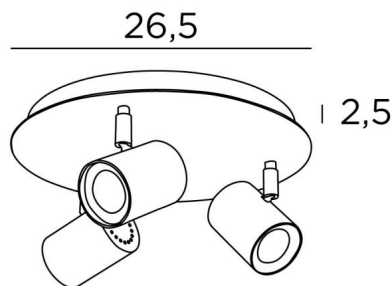

ATLAS 3

ATLAS 3 in brushed chrome

ATLAS 3 is a ceiling light with three spots on a round base

This ceiling light is sober, easy to install and essential to add more light to your interior. To increase its efficiency, there are GU10 bulbs on the market with very high power and dimmable

The originality of the spotlight is its sober and very modern design, it is cylindrical and completely surrounds the fitting with its bulb

The base is embellished by a beautiful, robust and very decorative overhanging plate

OVERALL SIZES

Ø26,5cm H11,5→13cm

BASE

Plate : Ø26,5cm Box : Ø23,5 x 2,5cm

TECHNICAL DATA

Three spotlights mounted on 360° adjustable joints

Spotlight dimensions : Ø5,5cm L7,2cm

Three GU10 fittings