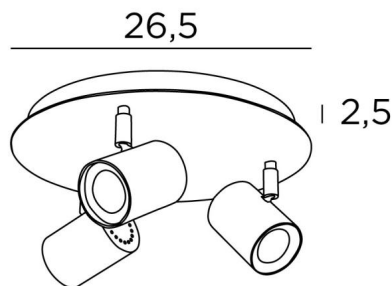

## ATLAS 3

ATLAS 3 in brushed chrome. Metal finish code: 32

**ATLAS 3** is a ceiling light with three spots on a round base

This ceiling light is sober, easy to install and essential to add more light to your interior. To increase its efficiency, there are GU10 bulbs on the market with very high power and dimmable

### OVERALL SIZES

Ø26,5cm H11,5→13cm

### BASE

Plate : Ø26,5cm Box : Ø23,5 x 2,5cm

### TECHNICAL DATA

Three spotlights mounted on 360° ball joints

Spotlight dimensions: Ø5,5cm L7,2cm

Three GU10 fittings

No driver, this luminaire works directly on 230V

Dimmable ceiling light

A fixing plate for the ceiling base ([plan in PDF](#))