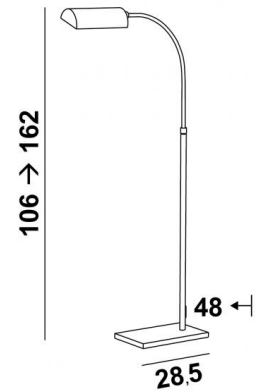

NEITH

NEITH in brushed bronze

Reading lamp adjustable in height, with adjustable dome, E27 metal fitting and foot LED dimmer. This reading lamp, delivered with a powerful LED bulb, ensures minimum power consumption for a surprising result

OVERALL SIZES

H106-162 cm | → 48 cm

BASE

18 x 28,5 x 2,5 cm

TECHNICAL DATA

One metal E27 fitting

AVAILABLE METAL FINISHES AND CODES

29 - Brushed bronze - 3659 029