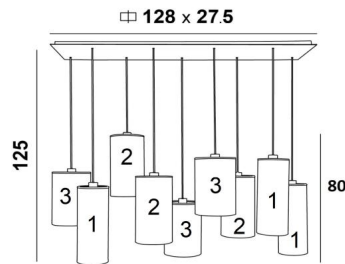

## ZIBAL 9

ZIBAL 9 in brushed bronze with lampshades in Dreams Bambou (fabric from category 2)

**ZIBAL 9** is a large suspension with nine cylindrical lampshades of different sizes. It allows a combination of different colors, which gives it its originality. The choice of many different materials and colours allows you to match this prestigious suspension to your interior. The suspension can be placed above a rectangular table and is dimmable via an external dimmer. When ordering, the height of the **ZIBAL 9** can be adjusted to suit the requirements of your ceiling. This suspension is available in three sizes.

### OVERALL SIZES

H125cm L130 x 40cm

**BASE :** Plate 128 x 27,5cm - Frame 125 x 24,5 x 2cm

### TECHNICAL DATA

Nine E27 fittings with ring. Dimmable suspension

Standard : the suspension is provided for a ceiling height of 275cm. The lower reaches 155cm from the ground. The height of all lampshades is 80cm

### LAMPSHADE : SIZES & CODE

No.1 : Ø15 - 15 - 40cm (x3) No.2 : Ø18 - 18 - 35cm (x3) No.3 : Ø20 - 20 - 30cm (x3)

Code: No.1 : 4290 + fabric code

Code: No.2 : 4291 + fabric code

Code: No.3 : 4292 + fabric code