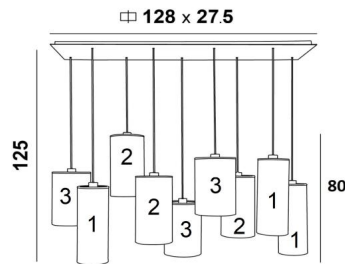

ZIBAL 9

ZIBAL 9 in brushed bronze with lampshades in Dreams Bambou (fabric from category 2)

ZIBAL 9 is a large suspension with nine cylindrical lampshades of different sizes. It allows a combination of different colors, which gives it its originality. The choice of many different materials and colours allows you to match this prestigious suspension to your interior. The suspension can be placed above a rectangular table and is dimmable via an external dimmer. When ordering, the height of the **ZIBAL 9** can be adjusted to suit the requirements of your ceiling. This suspension is available in three sizes.

OVERALL SIZES

H125cm L130 x 40cm

BASE : Plate 128 x 27,5cm - Frame 125 x 24,5 x 2cm

TECHNICAL DATA

Nine E27 fittings with ring. Dimmable suspension

Standard : the suspension is provided for a ceiling height of 275cm. The lower reaches 155cm from the ground. The height of all lampshades is 80cm

AVAILABLE METAL FINISHES AND CODES

02 - Structured black - 4290 002

29 - Brushed bronze - 4290 029

LAMPSHADE : SIZES & CODE

No.1 : Ø15 - 15 - 40cm (x3) No.2 : Ø18 - 18 - 35cm (x3) No.3 : Ø20 - 20 - 30cm (x3)