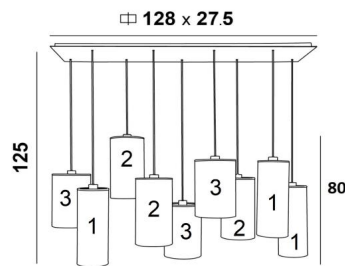

## ZIBAL 9

ZIBAL 9 in brushed bronze with lampshades in Dreams Bambou (fabric from category 2)

**ZIBAL 9** is a large suspension with nine cylindrical lampshades of different sizes. It allows a combination of different colors, which gives it its originality. The choice of many different materials and colours allows you to match this prestigious suspension to your interior. The suspension can be placed above a rectangular table and is dimmable via an external dimmer. When ordering, the height of the **ZIBAL 9** can be adjusted to suit the requirements of your ceiling. This suspension is available in three sizes.

### OVERALL SIZES

H125cm L130 x 40cm

**BASE :** Plate 128 x 27,5cm - Frame 125 x 24,5 x 2cm

### TECHNICAL DATA

Nine E27 fittings with ring. Dimmable suspension

Standard : the suspension is provided for a ceiling height of 275cm. The lower reaches 155cm from the ground. The height of all lampshades is 80cm

### LAMPSHADE : SIZES & CODE

No.1 : Ø15 - 15 - 40cm (x3) No.2 : Ø18 - 18 - 35cm (x3) No.3 : Ø20 - 20 - 30cm (x3)

Code: No.1 : 4290 + fabric code

Code: No.2 : 4291 + fabric code

Code: No.3 : 4292 + fabric code