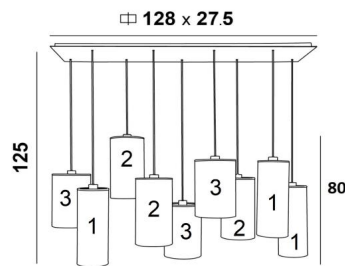

ZIBAL 9

ZIBAL 9 in brushed bronze with lampshades in Dreams Bambou (fabric from category 2)

ZIBAL 9 is a large suspension with nine cylindrical lampshades of different sizes. It allows a combination of different colors, which gives it its originality. The choice of many different materials and colours allows you to match this prestigious suspension to your interior. The suspension can be placed above a rectangular table and is dimmable via an external dimmer. When ordering, the height of the **ZIBAL 9** can be adjusted to suit the requirements of your ceiling. This suspension is available in three sizes.

OVERALL SIZES

H125cm L130 x 40cm

BASE : Plate 128 x 27,5cm - Frame 125 x 24,5 x 2cm

TECHNICAL DATA

Nine E27 fittings with ring. Dimmable suspension

Standard : the suspension is provided for a ceiling height of 275cm. The lower reaches 155cm from the ground. The height of all lampshades is 80cm

AVAILABLE METAL FINISHES AND CODES

02 - Structured black - 4290 002

25 - Brushed brass - 4290 025

29 - Brushed bronze - 4290 029

LAMPSHADE : SIZES & CODE

No.1 : Ø15 - 15 - 40cm (x3) No.2 : Ø18 - 18 - 35cm (x3) No.3 : Ø20 - 20 - 30cm (x3)