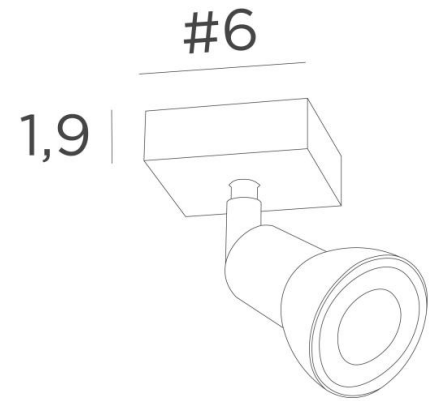

## CALLISTO 1

CALLISTO 1 in brushed bronze. Metal finish code : 29

**CALLISTO 1** is a spotlight placed on a small square base

This ceiling light is discreet, easy to install and a must for adding more light to your home. To increase its efficiency, there are GU10 bulbs on the market with very high power and dimmable

The originality of the **CALLISTO** spotlight is its sober and very modern design, which completely surrounds the fitting and the GU10 bulb. Mounted on a ball joint, he can be moved in all directions. This spotlight is available in a beautiful range of seven models, with one to six spots, distributed on round, square or rectangular bases

### OVERALL SIZES

#6cm H8,5→13,5cm

### TECHNICAL DATA

One spotlight mounted on a 360° adjustable joint

Spotlight dimensions : Ø2,8→5,3cm L7cm

One GU10 fitting

No driver, this spotlight works directly on 230V

Dimmable spotlight

A fixing plate for the ceiling base ([plan in PDF](#))