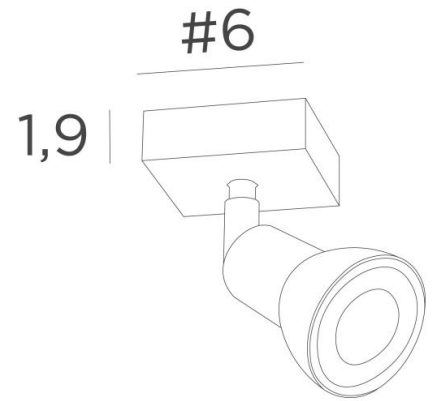

CALLISTO 1

CALLISTO 1 in brushed bronze. Metal finish code: 29

CALLISTO 1 is a spotlight placed on a small square base

This ceiling light is discreet, easy to install and a must for adding more light to your home. To increase its efficiency, there are GU10 bulbs on the market with very high power and dimmable

The originality of the **CALLISTO** spotlight is its sober and very modern design, which completely surrounds the fitting and the GU10 bulb. Mounted on a ball joint, he can be moved in all directions. This spotlight is available in a beautiful range of seven models, with one to six spots, distributed on round, square or rectangular bases

OVERALL SIZES

#6cm H8,5→13,5cm

BASE

#6 x 1,9cm

TECHNICAL DATA

One spotlight mounted on a 360° ball joint

Spotlight dimensions: Ø2,8→5,3cm L7cm

One GU10 fitting