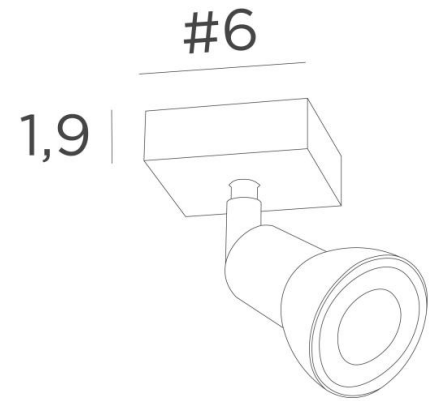

CALLISTO 1

CALLISTO 1 in brushed bronze. Metal finish code : 29

CALLISTO 1 is a spotlight placed on a small square base

This ceiling light is discreet, easy to install and a must for adding more light to your home. To increase its efficiency, there are GU10 bulbs on the market with very high power and dimmable

The originality of the **CALLISTO** spotlight is its sober and very modern design, which completely surrounds the fitting and the GU10 bulb. Mounted on a ball joint, he can be moved in all directions. This spotlight is available in a beautiful range of seven models, with one to six spots, distributed on round, square or rectangular bases

OVERALL SIZES

#6cm H8,5→13,5cm

BASE

#6 x 1,9cm

TECHNICAL DATA

One spotlight mounted on a 360° adjustable joint

Spotlight dimensions : Ø2,8→5,3cm L7cm

One GU10 fitting