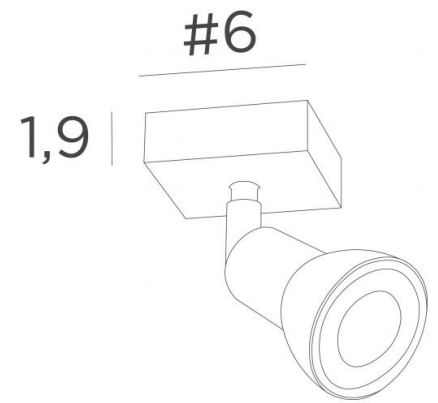

CALLISTO 1

CALLISTO 1 in brushed bronze

A small spotlight to place on the ceiling. Very discrete and easy to place. Minimalist design where the bulb is completely covered. Essential for adding more light to your interior in all discretion

Square base with one LED spotlight (GU10, without driver). Also available with 1, 2, 3, 4, 5 or 6 spotlights on a round or rectangular ceiling base

Possibility of fitting high-powered bulb

OVERALL SIZES

#6cm H8,5→13,5cm

Spotlight : Ø2,8→5,3cm L7cm

BASE

#6 x 1,9cm

TECHNICAL DATA

One spotlight mounted on a 360° adjustable joint

One GU10 fitting

No driver : this luminaire works directly on 230V