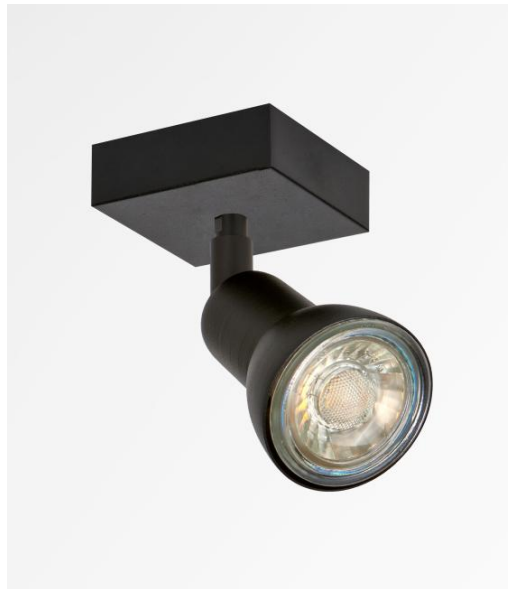

## CALLISTO 1

CALLISTO 1 in brushed bronze. Metal finish code : 29

**CALLISTO 1** is a spotlight placed on a small square base

This ceiling light is discreet, easy to install and a must for adding more light to your home. To increase its efficiency, there are GU10 bulbs on the market with very high power and dimmable

The originality of the **CALLISTO** spotlight is its sober and very modern design, which completely surrounds the fitting and the GU10 bulb. Mounted on a ball joint, he can be moved in all directions. This spotlight is available in a beautiful range of seven models, with one to six spots, distributed on round, square or rectangular bases

### OVERALL SIZES

#6cm H8,5→13,5cm

### TECHNICAL DATA

One spotlight mounted on a 360° adjustable joint

Spotlight dimensions : Ø2,8→5,3cm L7cm

One GU10 fitting

No driver, this spotlight works directly on 230V

Dimmable spotlight

A fixing plate for the ceiling base ([plan in PDF](#))