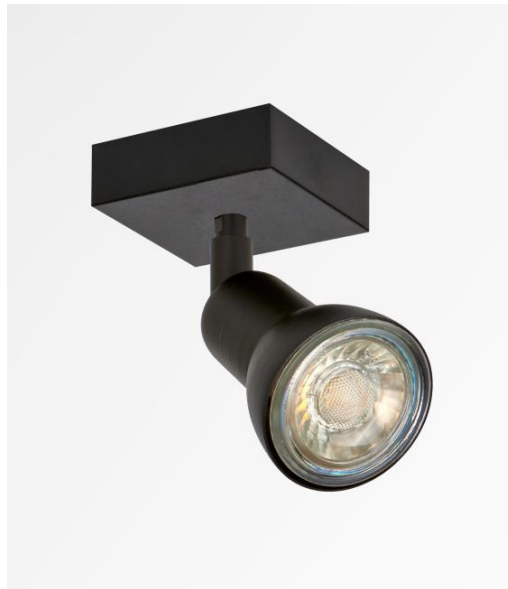

CALLISTO 1

CALLISTO 1 in brushed bronze. Metal finish code : 29

CALLISTO 1 is a spotlight placed on a small square base

This ceiling light is discreet, easy to install and a must for adding more light to your home. To increase its efficiency, there are GU10 bulbs on the market with very high power and dimmable

The originality of the **CALLISTO** spotlight is its sober and very modern design, which completely surrounds the fitting and the GU10 bulb. Mounted on a ball joint, he can be moved in all directions. This spotlight is available in a beautiful range of seven models, with one to six spots, distributed on round, square or rectangular bases

OVERALL SIZES

#6cm H8,5→13,5cm

BASE

#6 x 1,9cm

TECHNICAL DATA

One spotlight mounted on a 360° adjustable joint

Spotlight dimensions : Ø2,8→5,3cm L7cm

One GU10 fitting