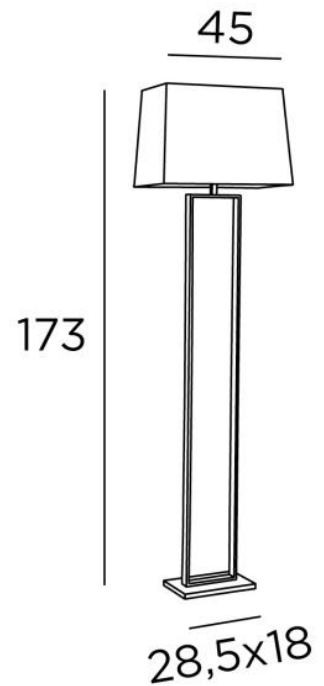

## KHABA FLOOR

KHABA FLOOR in brushed bronze with lampshade in Turda Châtain (fabric from category 3)

**KHABA FLOOR** is a floor light with a beautiful rectangular lampshade

Contemporary light with a sober and timeless design

### OVERALL SIZES

H173cm L50 x 27cm

### BASE

28,5 x 18 x 2,5cm

### LAMPSHADE : SIZES & CODE

45x22 - 50x27 - 33cm

Code: 3491 + fabric code

We propose more than 180 fabrics/materials/colors for lampshades