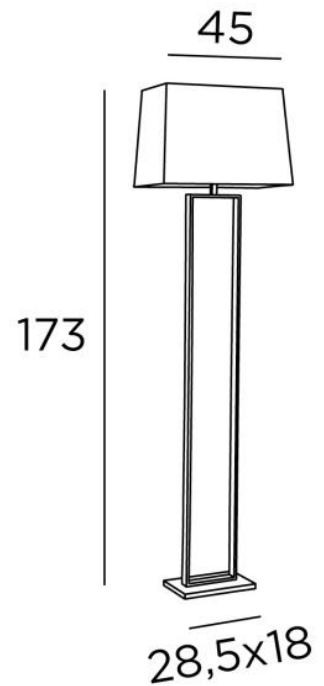

KHABA FLOOR

KHABA FLOOR in brushed bronze with lampshade in Turda Châtain (fabric from category 3)

KHABA FLOOR is a floor light with a beautiful rectangular lampshade

Contemporary light with a sober and timeless design

This floor light is also available as a table light, see **KHABA**

OVERALL SIZES

H173cm L50 x 27cm

BASE

28,5 x 18 x 2,5cm

TECHNICAL DATA

One E27 fitting with ring

A foot switch on the cable (standard)

A foot dimmer on the cable (option)

AVAILABLE METAL FINISHES AND CODES

28 - Light bronze - 3491 028

29 - Brushed bronze - 3491 029

LAMPSHADE : SIZES & CODE

45x22 - 50x27 - 33cm

Code: 3491 + fabric code

We propose more than 180 fabrics/materials/colors for lampshades