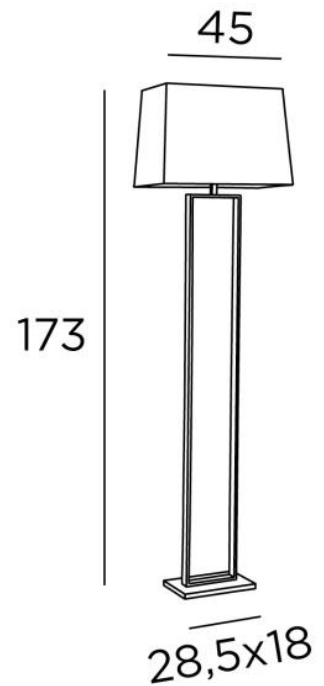

KHABA FLOOR

KHABA FLOOR in brushed bronze with lampshade in Turda Châtain (fabric from category 3)

KHABA FLOOR is a floor light with a beautiful rectangular lampshade

Contemporary light with a sober and timeless design

This floor light is also available as a table light, see **KHABA**

OVERALL SIZES

H173cm L50 x 27cm

BASE

28,5 x 18 x 2,5cm

TECHNICAL DATA

One E27 fitting with ring

A foot switch on the cable (standard)

A foot dimmer on the cable (option)

AVAILABLE METAL FINISHES AND CODES

29 - Brushed bronze - 3491 029

LAMPSHADE : SIZES & CODE

45x22 - 50x27 - 33cm

Code: 3491 + fabric code

We propose more than 150 materials/colors for lampshades.