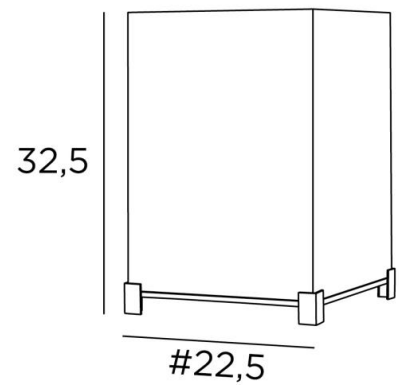

IMHOTEP 2

IMHOTEP 2 in brushed bronze with lampshade in Stone Calcite (fabric from category 4)

IMHOTEP 2 creates a bright, sober and subdued atmosphere

Attractive little feet surround a thick, massive base and the bottom of the square lampshade

This last one will bring color, a beautiful luminosity and a warm atmosphere and will sublimate your interior

She is also available in a smaller model, see [IMHOTEP 1](#)

OVERALL SIZES

H32,5cm #22,5cm

BASE

Solid brass base : #22,5cm

TECHNICAL DATA

E27 fitting with ring

Switch on the cable

AVAILABLE METAL FINISHES AND CODES

28 - Light bronze - 2347 028

29 - Brushed bronze - 2347 029

32 - Brushed chrome - 2347 032