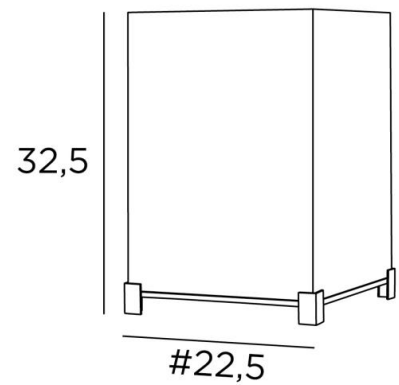

## IMHOTEP 2

IMHOTEP 2 in brushed bronze with lampshade in Stone Calcite (fabric from category 4)

**IMHOTEP 2** creates a bright, sober and subdued atmosphere

Attractive little feet surround a thick, massive base and the bottom of the square lampshade

### OVERALL SIZES

H32,5cm #22,5cm

### BASE

Solid brass base : #22,5cm