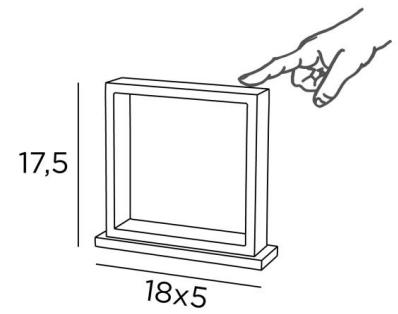

HEHOU

HEHOU in brushed bronze

A surprising lamp for on a bedside table or a small piece of furniture

HEHOU can be switched on/off with the touch of a fingertip, and between these two functions she has three different levels of brightness

Equipped with a LED lamp and a driver at the plug that controls all the operations

Just touch it!

OVERALL SIZES

H17,5cm L18 x 5cm

BASE

Solid brass base : 18 x 5 x 1cm

TECHNICAL DATA

A power LED integrated in the top of the luminaire :