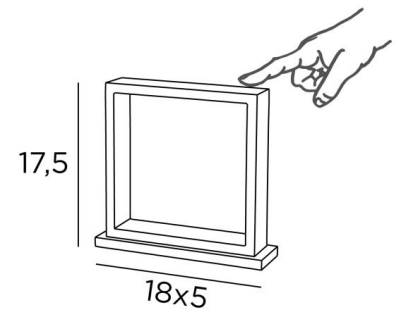

HEHOU

HEHOU in brushed bronze

A surprising lamp for on a bedside table or a small piece of furniture

**HEHOU** can be switched on/off with the touch of a fingertip, and between these two functions she has three different levels of brightness

#### OVERALL SIZES

H17,5cm L18 x 5cm

#### BASE

Solid brass base : 18 x 5 x 1cm