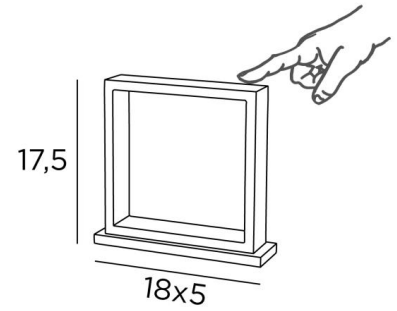

HEHOU

HEHOU in brushed bronze

A surprising lamp for on a bedside table or a small piece of furniture

HEHOU can be switched on/off with the touch of a fingertip, and between these two functions she has three different levels of brightness

Equipped with a LED lamp and a driver at the plug that controls all the operations

Just touch it!

OVERALL SIZES

H17,5cm L18 x 5cm

BASE

Solid brass base : 18 x 5 x 1cm

TECHNICAL DATA

A power LED integrated in the top of the luminaire :