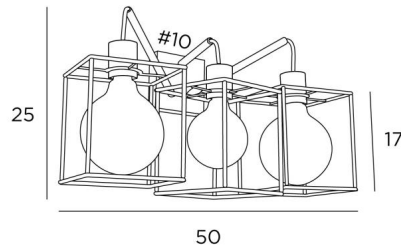

LOLA

LOLA in brushed bronze with structures KERMA in black epoxy

LOLA is a wall light for three decorative bulbs and **KERMA structures** in black epoxy
It is a perfect complement to an already installed **KERMA suspension**

OVERALL SIZES

H25cm L50cm |→20cm

BASE

#10 x 2,5cm

TECHNICAL DATA

Three E27 fittings with ring

Dimmable wall light

LED bulb Gold Ø125mm dim code 6834 000 (option)