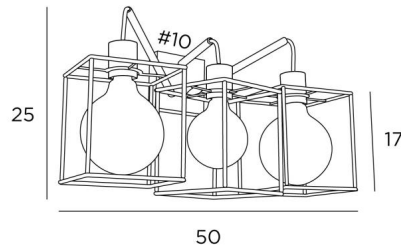

LOLA in brushed bronze with structures KERMA in black epoxy

LOLA is a wall light for three decorative bulbs and **KERMA structures** in black epoxy
It is a perfect complement to an already installed **KERMA suspension**

OVERALL SIZES

H25cm L50cm |→20cm

BASE

#10 x 2,5cm

TECHNICAL DATA

Three E27 fittings with ring

Dimmable wall light

LED bulb Gold Ø125mm dim code 6834 000 (option)

A fixing plate for the wall box ([plan in PDF](#))

AVAILABLE METAL FINISHES AND CODES

25 - Brushed brass - 1956 025

28 - Light bronze - 1956 028

29 - Brushed bronze - 1956 029

METAL STRUCTURES AND CODES

KERMA STRUCTURE : #15 - 15 - 17cm (x3)

Code : 4999 002 (black)

Code : 4999 025 (gold)