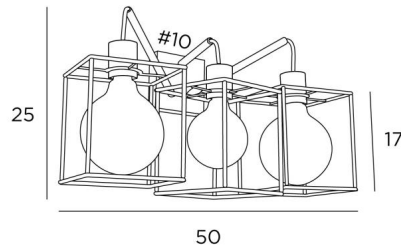

LOLA in brushed bronze with structures KERMA in black epoxy

LOLA is a wall light for three decorative bulbs and **KERMA structures** in black epoxy
It is a perfect complement to an already installed **KERMA suspension**

OVERALL SIZES

H25cm L50cm |→20cm

BASE

#10 x 2,5cm

TECHNICAL DATA

Three E27 fittings with ring

Dimmable wall light

LED bulb Gold Ø125mm dim code 6834 000 (option)

A fixing plate for the wall box ([plan in PDF](#))

AVAILABLE METAL FINISHES AND CODES

25 - Brushed brass - 1956 025

28 - Light bronze - 1956 028

29 - Brushed bronze - 1956 029

METAL STRUCTURES AND CODES

KERMA STRUCTURE : #15 - 15 - 17cm (x3)

Code : 4999 002 (black)

Code : 4999 025 (gold)