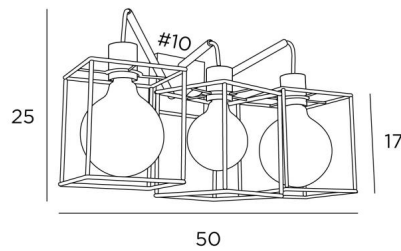

LOLA

LOLA in brushed bronze with structures KERMA in black epoxy

LOLA is a wall light for three decorative bulbs and **KERMA structures** in black epoxy
It is a perfect complement to an already installed **KERMA suspension**

OVERALL SIZES

H25cm L50cm |→20cm

BASE

#10 x 2,5cm

TECHNICAL DATA

Three E27 fittings with ring

Dimmable wall light

LED bulb Gold Ø125mm dim code 6834 000 (option)