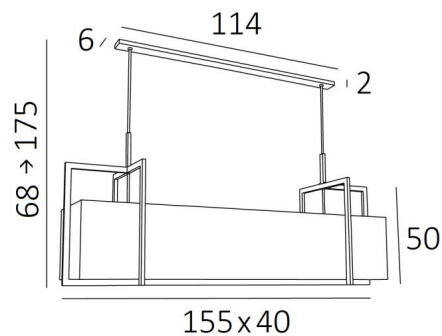

METELIS 155

METELIS 155 in brushed bronze with lampshade in Gabala Platinum (fabric from category 3)

Beautiful long rectangular suspension. **METELIS 155** is a large lampshade entirely surrounded by brass structures, giving a very beautiful effect

This contemporary suspension is height adjustable and available in a smaller model

OVERALL SIZES

H68→175cm L155 x 40cm

BASE

114 x 6 x 2cm

TECHNICAL DATA

Six metal E27 fittings

Dimmable suspension

Distance between fittings : 25cm

Distance between tubes : 102cm

Suspension adjustable in height during the installation

On request : longer suspension tubes

A fixing plate for the ceiling base ([plan in PDF](#))