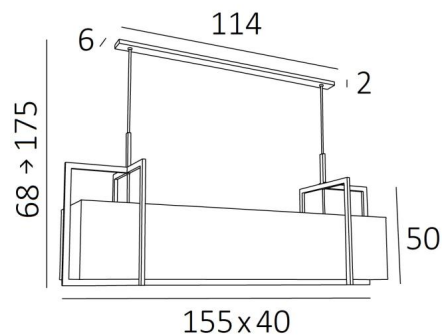

## METELIS 155

METELIS 155 in brushed bronze with lampshade in Gabala Platinum (fabric from category 3)

Beautiful long rectangular suspension. **METELIS 155** is a large lampshade entirely surrounded by brass structures, giving a very beautiful effect

### OVERALL SIZES

H68→175cm L155 x 40cm

### BASE

114 x 6 x 2cm

### TECHNICAL DATA

Six metal E27 fittings

Dimmable suspension

Distance between fittings : 25cm

Distance between tubes : 102cm

Suspension adjustable in height during the installation

On request : longer suspension tubes