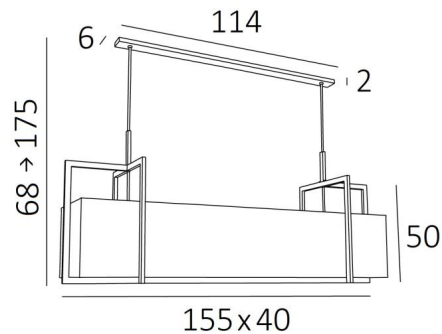

## METELIS 155

METELIS 155 in brushed bronze with lampshade in Gabala Platinum (fabric from category 3)

Beautiful long rectangular suspension. **METELIS 155** is a large lampshade entirely surrounded by brass structures, giving a very beautiful effect

### OVERALL SIZES

H68→175cm L155 x 40cm

### BASE

114 x 6 x 2cm

### TECHNICAL DATA

Six metal E27 fittings

Dimmable suspension

Distance between fittings : 25cm

Distance between tubes : 102cm

Suspension adjustable in height during the installation

On request : longer suspension tubes