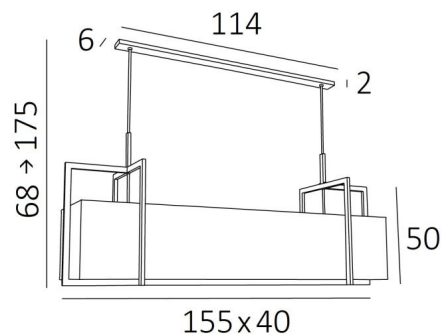

METELIS 155

METELIS 155 in brushed bronze with lampshade in Gabala Platinum (fabric from category 3)

Beautiful long rectangular suspension. **METELIS 155** is a large lampshade entirely surrounded by brass structures, giving a very beautiful effect

This contemporary suspension is height adjustable and available in a smaller model

OVERALL SIZES

H68→175cm L155 x 40cm

BASE

114 x 6 x 2cm

TECHNICAL DATA

Six metal E27 fittings
Dimmable suspension
Distance between fittings : 25cm
Distance between tubes : 102cm
Suspension adjustable in height during the installation
On request : longer suspension tubes
A fixing plate for the ceiling base ([plan in PDF](#))