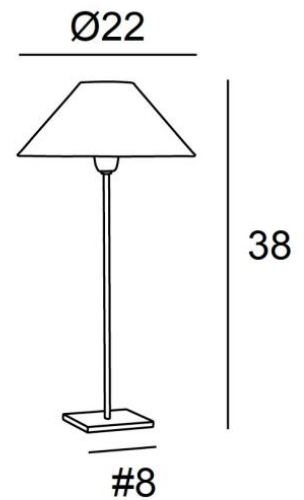

ANOUKIS 1 o

ANOUKIS 1 in brushed bronze with lampshade in Coton Flamenco (fabric from category 1)

Table light to place a round conical lampshade

Unique and original, it is always up-to-date with its minimalist and sober design

ANOUKIS 1 o is available in two larger sizes with lampshades in different shapes

OVERALL SIZES

H38cm Ø22cm

BASE

Solid brass base : #8 x 1cm

TECHNICAL DATA

One E14 fitting with ring

One switch on the cable

AVAILABLE METAL FINISHES AND CODES

28 - Light bronze - 2105 028

29 - Brushed bronze - 2105 029

32 - Brushed chrome - 2105 032

LAMPSHADE : SIZES & CODE

Ø7 - 22 - 13cm

Code: 2105 + fabric code

We propose more than 150 materials/colors for lampshades.