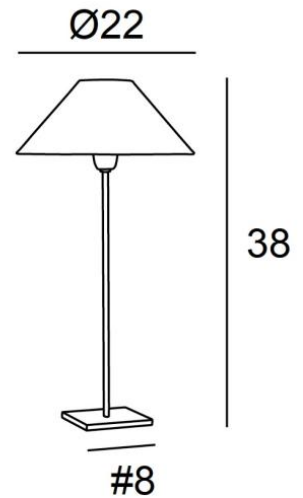

ANOUKIS 1 o

ANOUKIS 1 in brushed bronze with lampshade in Coton Flamenco (fabric from category 1)

Table light to place a round conical lampshade

Unique and original, it is always up-to-date with its minimalist and sober design

ANOUKIS 1 o is available in two larger sizes with lampshades in different shapes

OVERALL SIZES

H38cm Ø22cm

BASE

Solid brass base : #8 x 1cm

TECHNICAL DATA

One E14 fitting with ring

One switch on the cable

AVAILABLE METAL FINISHES AND CODES

28 - Light bronze - 2105 028

29 - Brushed bronze - 2105 029

32 - Brushed chrome - 2105 032

LAMPSHADE : SIZES & CODE

Ø7 - 22 - 13cm

Code: 2105 + fabric code

We propose more than 180 fabrics/materials/colors for lampshades