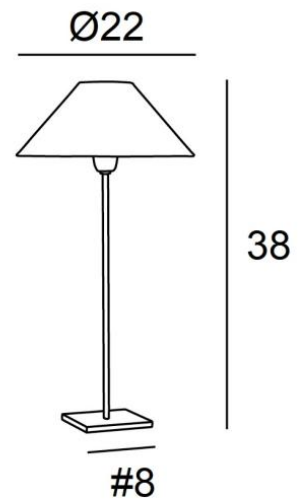

ANOUKIS 1 o

ANOUKIS 1 in brushed bronze with lampshade in Coton Flamenco (fabric from category 1)

Table light to place a round conical lampshade

Unique and original, it is always up-to-date with its minimalist and sober design

ANOUKIS 1 o is available in two larger sizes with lampshades in different shapes

OVERALL SIZES

H38cm Ø22cm

BASE

Solid brass base : #8 x 1cm

TECHNICAL DATA

One E14 fitting with ring

One switch on the cable

AVAILABLE METAL FINISHES AND CODES

28 - Light bronze - 2105 028

29 - Brushed bronze - 2105 029

32 - Brushed chrome - 2105 032

LAMPSHADE : SIZES & CODE

Ø7 - 22 - 13cm

Code: 2105 + fabric code

We propose more than 180 fabrics/materials/colors for lampshades