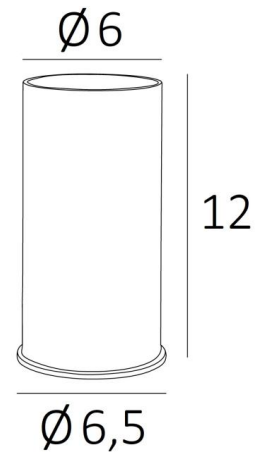

UP 12

UP 12 in brushed bronze. Metal finish code: 29

**UP 12** is a small, indirect light for use on furniture or shelves. The light is directed upwards  
This uplight easily adds a touch of light to a dark corner  
A hand switch is placed on the electrical cord

#### OVERALL SIZES

Ø6,5cm H12cm

#### BASE

Solid brass base: Ø6,5 x 0,3cm

#### TECHNICAL DATA

A GU10 fitting

A decorative black ring to place around and behind the bulb

Dimensions of the spotlight: Ø6cm L11,7cm

Uplight delivered with one LED bulb:

consumption 8,3W brightness 550lm color temperature 2700°K