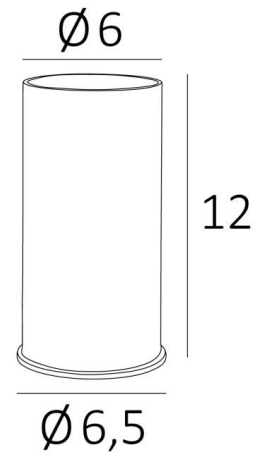

UP 12

UP 12 in brushed bronze. Metal finish code: 29

UP 12 is a small, indirect light for use on furniture or shelves. The light is directed upwards
This uplight easily adds a touch of light to a dark corner
A hand switch is placed on the electrical cord

OVERALL SIZES

Ø6,5cm H12cm

BASE

Solid brass base: Ø6,5 x 0,3cm

TECHNICAL DATA

A GU10 fitting

A decorative black ring to place around and behind the bulb

Dimensions of the spotlight: Ø6cm L11,7cm