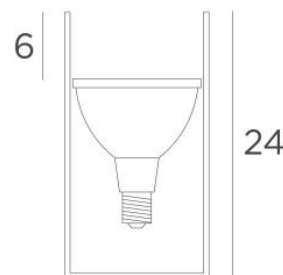

UP 38

UP 38 in brushed bronze. Metal finish code: 29

UP 38 is an indirect floor lamp. The light is directed upwards

The manufacture of this luminaire is remarkable: he is shaped by spinning (on a lathe) from a flat brass disc. The edges are raised until the 24cm cylinder high is obtained

This upright easily brings light to dark corners of your home and a touch of light when all other lights are off

He is designed for a PAR38 (LED) bulb which, in addition to its high luminous flux, is designed to be glare-free

He is equipped with a foot switch

OVERALL SIZES

Ø13cm H24cm

TECHNICAL DATA

One metal E27 fitting

Intended use for a PAR 38 bulb

A foot switch on the cable (standard)

A foot dimmer on the cable (option)