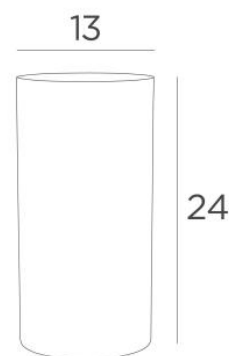

UP 38

UP 38 in brushed bronze. Metal finish code: 29

**UP 38** is an indirect floor lamp. The light is directed upwards

The manufacture of this luminaire is remarkable: he is shaped by spinning (on a lathe) from a flat brass disc. The edges are raised until the 24cm cylinder high is obtained

#### OVERALL SIZES

Ø13cm H24cm