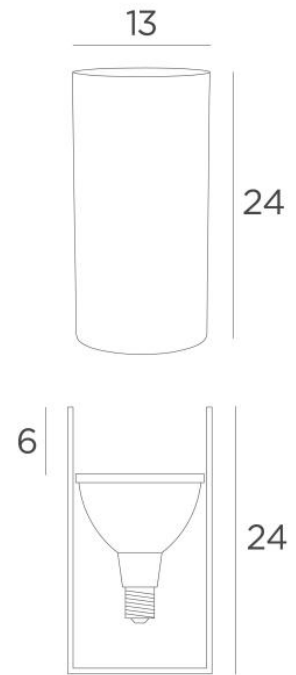

UP 38

UP 38 in brushed bronze. Metal finish code: 29

UP 38 is an indirect floor lamp. The light is directed upwards

The manufacture of this luminaire is remarkable: he is shaped by spinning (on a lathe) from a flat brass disc. The edges are raised until the 24cm cylinder high is obtained

This upright easily brings light to dark corners of your home and a touch of light when all other lights are off

He is designed for a PAR38 (LED) bulb which, in addition to its high luminous flux, is designed to be glare-free

He is equipped with a foot switch

OVERALL SIZES

Ø13cm H24cm

TECHNICAL DATA

One metal E27 fitting

Intended use for a PAR 38 bulb

A foot switch on the cable (standard)

A foot dimmer on the cable (option)