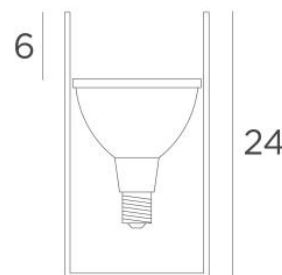

UP 38

UP 38 in brushed bronze. Metal finish code: 29

**UP 38** is an indirect floor lamp. The light is directed upwards

The manufacture of this luminaire is remarkable: he is shaped by spinning (on a lathe) from a flat brass disc. The edges are raised until the 24cm cylinder high is obtained

#### OVERALL SIZES

Ø13cm H24cm