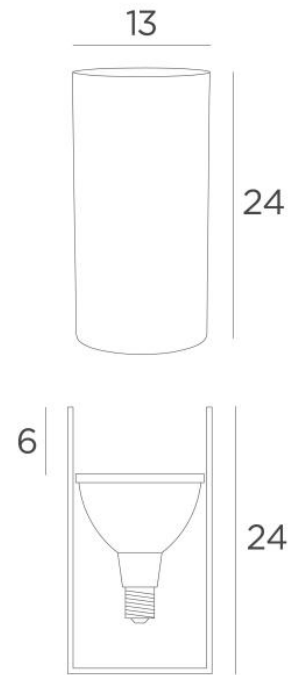

UP 38

UP 38 in brushed bronze

UP 38 is an indirect floor lamp. The light is directed upwards

The manufacture of this luminaire is remarkable: he is shaped by spinning (on a lathe) from a flat brass disc. The edges are raised until the 24cm cylinder high is obtained

This upright easily brings light to dark corners of your home and a touch of light when all other lights are off

He is designed for a PAR38 (LED) bulb which, in addition to its high luminous flux, is designed to be glare-free

He is equipped with a foot switch

OVERALL SIZES

Ø13cm H24cm

TECHNICAL DATA

One metal E27 fitting

Intended use for a PAR 38 bulb

A foot switch on the cable (standard)

A foot dimmer on the cable (option)