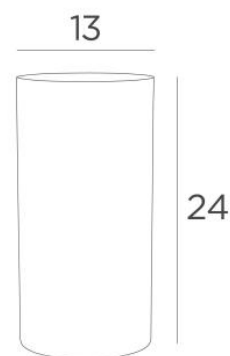

UP 38

UP 38 in brushed bronze. Metal finish code: 29

UP 38 is an indirect floor lamp. The light is directed upwards

The manufacture of this luminaire is remarkable: he is shaped by spinning (on a lathe) from a flat brass disc. The edges are raised until the 24cm cylinder high is obtained

This upright easily brings light to dark corners of your home and a touch of light when all other lights are off

He is designed for a PAR38 (LED) bulb which, in addition to its high luminous flux, is designed to be glare-free

He is equipped with a foot switch

OVERALL SIZES

Ø13cm H24cm

TECHNICAL DATA

One metal E27 fitting

Intended use for a PAR 38 bulb

A foot switch on the cable (standard)

A foot dimmer on the cable (option)