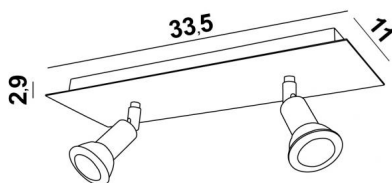

HALOGENE DICHRO ABYDOS 2

LAST PRODUCTION

Sale prices (bulb not included) :

Structured white : 40€

Polished and brushed brass : 55€

Brushed bronze : 45€

Brushed chrome : 55€

Belgium : VAT included - Free delivery

BASE

Plate : 33,5 x 11cm

Box : 30 x 7,5 x 2,9cm

TECHNICAL DATA

Two GU5,3 fittings

Two transformers 240/12V

Compatible for LED bulbs

Overall height : 8,5→13 cm (with bulbs)

AVAILABLE METAL FINISHES AND CODES

01 - Structured white - 5202 001

02 - Structured black - 5202 002

20 - Polished
- 5202 020
brass

29 - Brushed bronze - 5202 029

LIGHTING COLLECTION