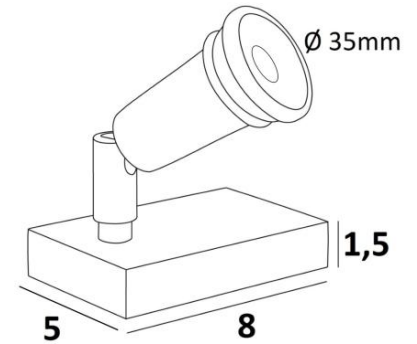

## MICRON PL

MICRON PL in brushed bronze. Metal finish code: 29

**MICRON PL** is a mini table spotlight, very small and discreet to be placed on a piece of furniture or a console. It can be used to illuminate an object or a picture

### OVERALL SIZES

H6→9,5cm

### BASE

Solid brass base : 8 x 5 x 1,5cm

Spotlight mounted on a 360° adjustable joint

Spotlight dimensions : Ø2,9cm L4,3cm

Switch on the electrical cord