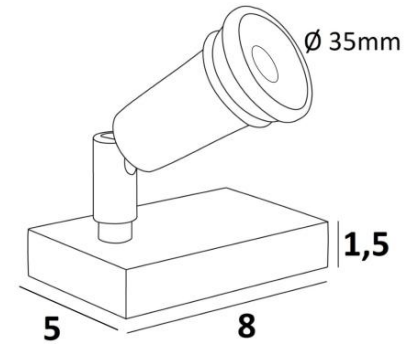

MICRON PL

MICRON PL in brushed bronze. Metal finish code: 29

MICRON PL is a mini table spotlight, very small and discreet to be placed on a piece of furniture or a console. It can be used to illuminate an object or a picture

This spotlight works in 12V with 35 or 50mm diameter bulbs. There are LED bulbs or halogen bulbs of 20, 35 or 50W on the market

The switch allows the choice between two intensities, medium and high. Toroidal transformer at the plug

OVERALL SIZES

H6→9,5cm

BASE

Solid brass base : 8 x 5 x 1,5cm

TECHNICAL DATA

One GU4 fitting

Toroidal transformer at the plug : 230V/12V

Switch with three positions :

O : off

I : medium intensity = SEC 0-9V 35VA

II : high intensity = SEC 0-12V 50VA

compatible with LED bulb, but with little intensity variation

Spotlight mounted on a 360° adjustable joint

Spotlight dimensions : Ø2,9cm L4,3cm