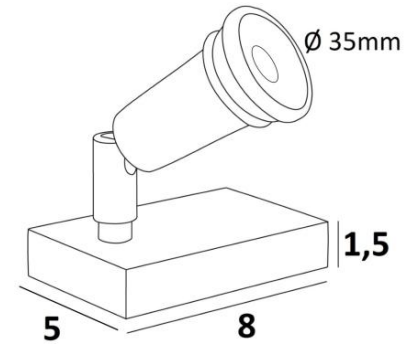

MICRON PL

MICRON PL in brushed bronze. Metal finish code: 29

MICRON PL is a mini table spotlight, very small and discreet to be placed on a piece of furniture or a console. It can be used to illuminate an object or a picture

This spotlight works in 12V with 35 or 50mm diameter bulbs. There are LED bulbs or halogen bulbs of 20, 35 or 50W on the market

The switch allows the choice between two intensities, medium and high. Toroidal transformer at the plug

OVERALL SIZES

H6→9,5cm

BASE

Solid brass base : 8 x 5 x 1,5cm

TECHNICAL DATA

One GU4 fitting

Toroidal transformer at the plug : 230V/12V

Switch with three positions :

O : off

I : medium intensity = SEC 0-9V 35VA

II : high intensity = SEC 0-12V 50VA

compatible with LED bulb, but with little intensity variation

Spotlight mounted on a 360° ball joint

Spotlight dimensions : Ø2,9cm L4,3cm