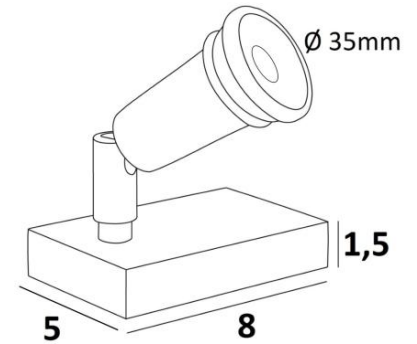

MICRON PL

MICRON PL in brushed bronze. Metal finish code: 29

MICRON PL is a mini table spotlight, very small and discreet to be placed on a piece of furniture or a console. It can be used to illuminate an object or a picture

This spotlight works in 12V with 35 or 50mm diameter bulbs. There are LED bulbs or halogen bulbs of 20, 35 or 50W on the market

The switch allows the choice between two intensities, medium and high. Toroidal transformer at the plug

OVERALL SIZES

H6→9,5cm

BASE

Solid brass base : 8 x 5 x 1,5cm

TECHNICAL DATA

One GU4 fitting

Toroidal transformer at the plug : 230V/12V

Switch with three positions :

O : off

I : medium intensity = SEC 0-9V 35VA

II : high intensity = SEC 0-12V 50VA

compatible with LED bulb, but with little intensity variation

Spotlight mounted on a 360° adjustable joint

Spotlight dimensions : Ø2,9cm L4,3cm