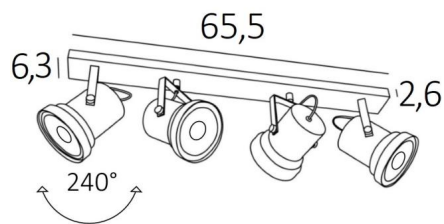

ATHENA 4

ATHENA 4 in brushed bronze

ATHENA 4 is a ceiling light with four imposing spotlights surrounding 111mm diameter bulbs, distributed on a rectangular base

This ceiling light is easy to install and very useful to add much more light to your interior thanks to the luminous power of the AR111 bulbs. These bulbs work with 12V current, which is supplied by transformers, integrated in the base of the luminaire. There are AR111 bulbs on the market with considerable power

Traditionally handcrafted by expert craftsmen in brass work, this luminaire is offered in a remarkable finish

OVERALL SIZES

L65,5 x 6,3cm H19→22cm

BASE

65,5 x 6,3 x 2,6cm

TECHNICAL DATA

Ceiling light with four spotlights, designed for bulb AR111 Ø111mm G53 base

Each spotlight is supplied with 12V by a transformer, compatible with a LED bulb:
12-230V 50-60Hz 3-60W

Placed under a U-shaped arch, the spotlight is vertically adjustable over 240°

The arch is mounted on an adjustable joint, that can be rotated horizontally through 360°

Spotlight dimensions: Ø8→11,5cm L12cm

Dimmable ceiling light

A fixing plate for the ceiling base ([plan in PDF](#))

AVAILABLE METAL FINISHES AND CODES

29 - Brushed bronze - 5404 029