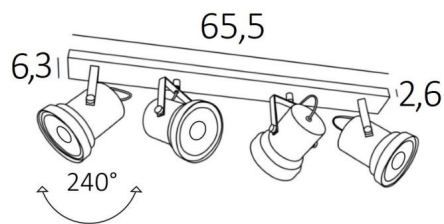

ATHENA 4

ATHENA 4 in brushed bronze. Metal finish code: 29

ATHENA 4 is a rectangular ceiling light with four imposing spotlights surrounding 111mm diameter bulbs. This ceiling light is easy to install and very useful to add much more light to your interior thanks to the luminous power of the AR111 bulbs. These bulbs work with 12V current, which is supplied by transformers, integrated in the base of the luminaire.

The originality of the **ATHENA** spotlight lies in its theatrical design, which gives it a young and contemporary look. This luminaire is offered in a remarkable finishes.

OVERALL SIZES

L65,5 x 6,3cm H19→22cm

BASE : 65,5 x 6,3 x 2,6cm

TECHNICAL DATA

Ceiling light with four spotlights, designed for bulb AR111 Ø111mm G53 base

Each spotlight is supplied with 12V by a transformer, compatible with a dimmable LED bulb:
12-230V 50-60Hz 3-60W

Placed under a U-shaped arch, the spotlight is vertically adjustable over 240°

The arch is mounted on an adjustable joint, that can be rotated horizontally through 360°

Spotlight dimensions: Ø8→11,5cm L12cm