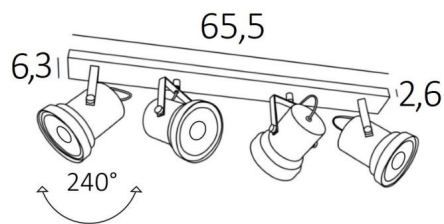

## ATHENA 4

ATHENA 4 in brushed bronze. Metal finish code: 29

**ATHENA 4** is a rectangular ceiling light with four imposing spotlights surrounding 111mm diameter bulbs. This ceiling light is easy to install and very useful to add much more light to your interior thanks to the luminous power of the AR111 bulbs. These bulbs work with 12V current, which is supplied by transformers, integrated in the base of the luminaire.

### OVERALL SIZES

L65,5 x 6,3cm H19→22cm

**BASE :** 65,5 x 6,3 x 2,6cm

Placed under a U-shaped arch, the spotlight is vertically adjustable over 240°

The arch is mounted on an adjustable joint, that can be rotated horizontally through 360°

Spotlight dimensions: Ø8→11,5cm L12cm