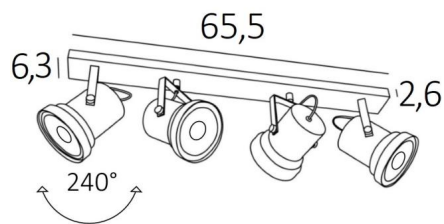

ATHENA 4

ATHENA 4 in brushed bronze. Metal finish code: 29

ATHENA 4 is a rectangular ceiling light with four imposing spotlights surrounding 111mm diameter bulbs. This ceiling light is easy to install and very useful to add much more light to your interior thanks to the luminous power of the AR111 bulbs. These bulbs work with 12V current, which is supplied by transformers, integrated in the base of the luminaire.

The originality of the **ATHENA** spotlight lies in its theatrical design, which gives it a young and contemporary look. This luminaire is offered in a remarkable finishes.

OVERALL SIZES

L65,5 x 6,3cm H19→22cm

BASE : 65,5 x 6,3 x 2,6cm

TECHNICAL DATA

Ceiling light with four spotlights, designed for bulb AR111 Ø111mm G53 base

Each spotlight is supplied with 12V by a transformer, compatible with a dimmable LED bulb:

12-230V 50-60Hz 3-60W

Placed under a U-shaped arch, the spotlight is vertically adjustable over 240°

The arch is mounted on an adjustable joint, that can be rotated horizontally through 360°

Spotlight dimensions: Ø8→11,5cm L12cm