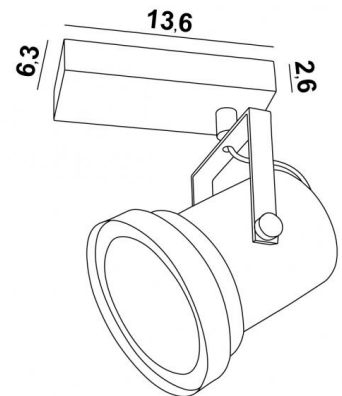

## ATHENA 1

ATHENA 1 in brushed bronze

Rectangular base with one spotlight 12V (bulb Ø111mm). Also available with 2 or 3 spotlights

### OVERALL SIZES

L13,6 x 6,3cm H19→22cm

Spotlight : Ø8→11,5 x 12cm

### BASE

13,6 x 6,3 x 2,6cm

### TECHNICAL DATA

One spotlight mounted on a 360° adjustable joint (horizontally)

The spotlight that can be turned 180° (vertically)

One spotlight designed for an AR111 - Ø111mm bulb (G53 base)

One spotlight powered in 12V by a transformer :