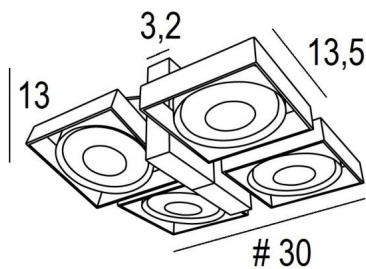

SARGAS 4

SARGAS 4 in brushed chrome

SARGAS 4 is a ceiling light, composed of four spotlights with 111mm diameter bulbs
The originality of the **SARGAS** spotlight lies in its design, where the square, round and rectangular shapes are mixed with harmony and balance. This superb contemporary spotlight, with its modern design, is available in a beautiful range of one to four spots, with an extraordinary mobility
This ceiling light is very useful to add a lot of brightness to your interior, thanks to the luminous power of its AR111 bulbs, designed to equip this light
Traditionally handcrafted by expert craftsmen in brass work, this luminaire is offered in a number of finishes, all remarkable

OVERALL SIZES

#30cm H13→16cm

BASE : 18,4 x 3,2cm H13cm

TECHNICAL DATA

Four spotlights suitable for AR111 Ø111mm bulbs G53 base

Each spot is supplied with 12V by a transformer, designed for LED bulb :

12-230V 50-60Hz 3-60W

Four 180° adjustable spotlights

Spotlight dimensions : #13,5cm H3cm

Dimmable ceiling light

A fixing plate for the ceiling box ([plan in PDF](#))

AVAILABLE METAL FINISHES AND CODES

01 - Structured white - 5474 001