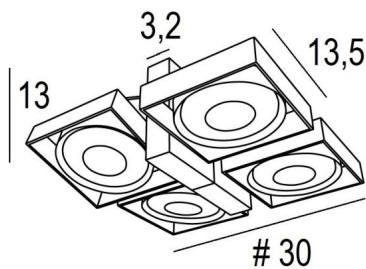

SARGAS 4

SARGAS 4 in brushed chrome

SARGAS 4 is a ceiling light with four spotlights and Ø111mm bulbs

The originality of the **SARGAS** spotlight lies in its contemporary design, where the square and the round shapes are mixed with harmony, all with extraordinary mobility. Very useful for adding lots of light, thanks to the luminous power of its AR111 bulbs, it is available in an attractive range of one to four spots. This luminaire is offered in a number of finishes, all remarkable

OVERALL SIZES

#30cm H13→16cm

BASE : 18,4 x 3,2cm H13cm

TECHNICAL DATA

Four spotlights suitable for AR111 Ø111mm bulbs G53 base

Each spot is supplied with 12V by a transformer, designed for LED bulb:

12-230V 50-60Hz 3-60W

Four 180° adjustable spotlights. Spotlight dimensions: #13,5cm H3cm

Dimmable ceiling light

A fixing plate for the ceiling box ([plan in PDF](#))

AVAILABLE METAL FINISHES AND CODES

01 - Structured white - 5474 001