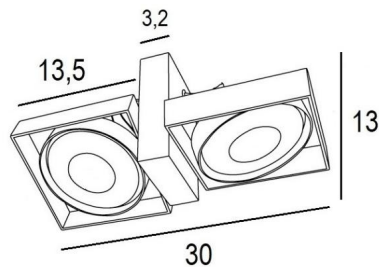

SARGAS 2

SARGAS 2 in brushed chrome

SARGAS 2 is a ceiling light, composed of two spotlights with 111mm diameter bulbs

The originality of the **SARGAS** spotlight lies in its design, where the square, round and rectangular shapes are mixed with harmony and balance. This superb contemporary spotlight, with its modern design, is available in a beautiful range of one to four spots, with an extraordinary mobility

OVERALL SIZES

L30 x 13,5cm H13→16cm

BASE : 9,2 x 3,2cm H13cm

TECHNICAL DATA

Two spotlights suitable for AR111 Ø111mm bulbs G53 base

Each spot is supplied with 12V by a transformer, designed for LED bulb :
12-230V 50-60Hz 3-60W

Two 180° adjustable spotlights

Spotlight dimensions : #13,5cm H3cm

Dimmable ceiling light

A fixing plate for the ceiling box ([plan in PDF](#))

AVAILABLE METAL FINISHES AND CODES

01 - Structured white - 5472 001