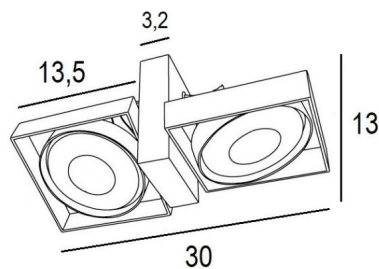

SARGAS 2

SARGAS 2 in brushed chrome

SARGAS 2 is a ceiling light with two spotlights and Ø111mm bulbs

The originality of the **SARGAS** spotlight lies in its contemporary design, where the square and the round shapes are mixed with harmony, all with extraordinary mobility. Very useful for adding lots of light, thanks to the luminous power of its AR111 bulbs, it is available in an attractive range of one to four spots. This luminaire is offered in a number of finishes, all remarkable

OVERALL SIZES

L30 x 13,5cm H13→16cm

BASE : 9,2 x 3,2cm H13cm

TECHNICAL DATA

Two spotlights suitable for AR111 Ø111mm bulbs G53 base

Each spot is supplied with 12V by a transformer, designed for LED bulb :

12-230V 50-60Hz 3-60W

Dimmable ceiling light

Two 180° adjustable spotlights. Spotlight dimensions: #13,5cm H3cm

A fixing plate for the ceiling box ([plan in PDF](#))

AVAILABLE METAL FINISHES AND CODES

01 - Structured white - 5472 001