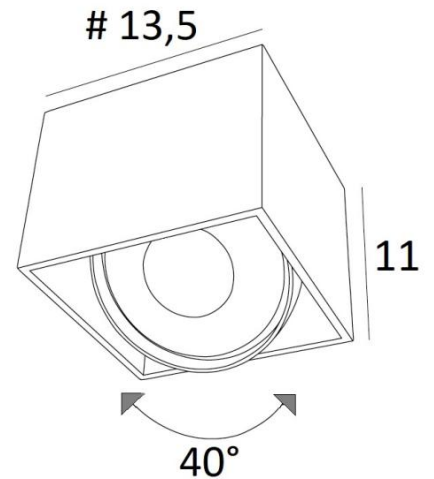

## ATRIA 1 MOBILE

ATRIA 1 MOBILE in structured white. Metal finish code: 01

**ATRIA 1 MOBILE** is a large square ceiling light for one 111mm diameter bulb, adjustable over 40°

This ceiling light is discreet and easy to install and very useful to add more brightness to your interior, thanks to the light power of an AR111 bulb. This bulb work with 12V current, which is supplied by a transformer, integrated in the base of the luminaire

### OVERALL SIZES

#13,5cm H11cm

### BASE

#13,5 x 11cm