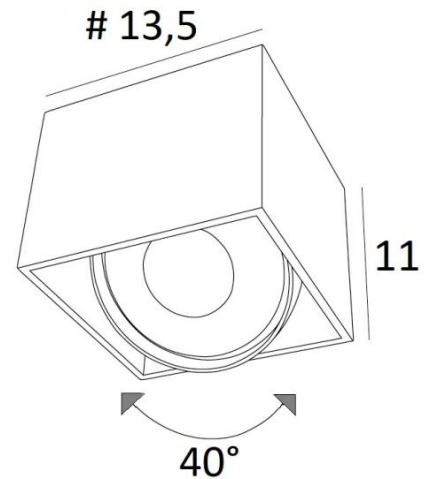

ATRIA 1 MOBILE

ATRIA 1 MOBILE in structured white. Metal finish code: 01

ATRIA 1 MOBILE is a large square ceiling light for one 111mm diameter bulb, adjustable over 40°

This ceiling light is discreet and easy to install and very useful to add more brightness to your interior, thanks to the light power of an AR111 bulb. This bulb work with 12V current, which is supplied by a transformer, integrated in the base of the luminaire

OVERALL SIZES

#13,5cm H11cm

BASE

#13,5 x 11cm

TECHNICAL DATA

Ceiling spotlight suitable for one AR111 Ø111mm bulb G53 base

Spotlight powered in 12V by a transformer, designed for LED bulb :

12-230V 50-60Hz 3-60W