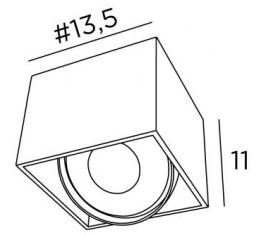

ATRIA 1 MOBILE

ATRIA 1 MOBILE in structured white

Ceiling spotlight with one mobile bulb (Ø111mm). Also available with a fixed bulb

BASE

#13,5 x 11cm

TECHNICAL DATA

Ceiling spotlight suitable for one AR111 - Ø111mm bulb (G53 base)

Bulb powered in 12V by a transformer :

12-230V 50-60Hz 3-60W

and designed for LED bulb

The bulb is adjustable through 40°

Dimmable ceiling spotlight

A fixing plate for the ceiling box (plan in PDF)

Mandatory use of a LED bulb (safety)