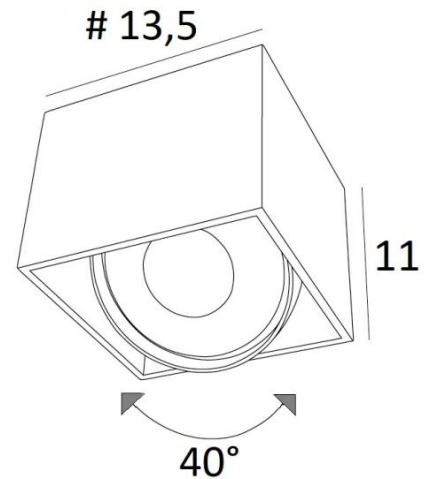

ATRIA 1 MOBILE

ATRIA 1 MOBILE in structured white

ATRIA 1 MOBILE is a large square ceiling light for one 111mm diameter bulb, adjustable over 40°

This ceiling light is discreet and easy to install and very useful to add more brightness to your interior, thanks to the light power of an AR111 bulb. This bulb work with 12V current, which is supplied by a transformer, integrated in the base of the luminaire

OVERALL SIZES

#13,5cm H11cm

BASE

#13,5 x 11cm

TECHNICAL DATA

Ceiling spotlight suitable for one AR111 Ø111mm bulb G53 base

Spotlight powered in 12V by a transformer, designed for LED bulb :

12-230V 50-60Hz 3-60W