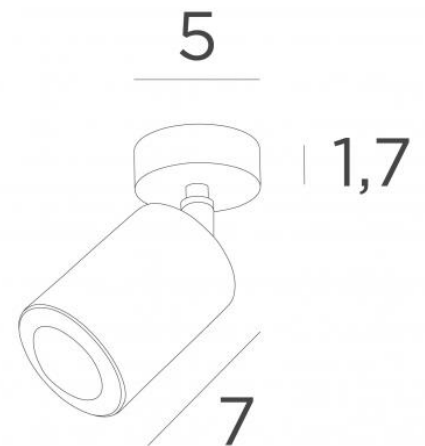

SIRIUS MOBILE

SIRIUS is a small spotlight, unique in his range, with a clean design and an original touch. He has become an essential part of the **Lighting Collection**

He is designed to be easily installed on a ceiling, and mobile in all directions

Discreet and very useful to add a little more light to your interior

To equip it, there are GU10 bulbs of very high power on the market

OVERALL SIZES

Ø5cm H7,5→12,3cm

BASE : Ø5 x 1,7cm

TECHNICAL DATA

One spotlight mounted on a 360° adjustable joint

Spotlight dimensions : Ø5,3cm L7cm

One GU10 fitting

No driver, this spotlight works directly on 230V

Dimmable spotlight

A fixing plate for the ceiling base ([plan in PDF](#))

AVAILABLE METAL FINISHES AND CODES

01 - Structured white - 5182 001

02 - Structured black - 5182 002

28 - Light bronze - 5182 028

29 - Brushed bronze - 5182 029

32 - Brushed chrome - 5182 032

LIGHTING COLLECTION