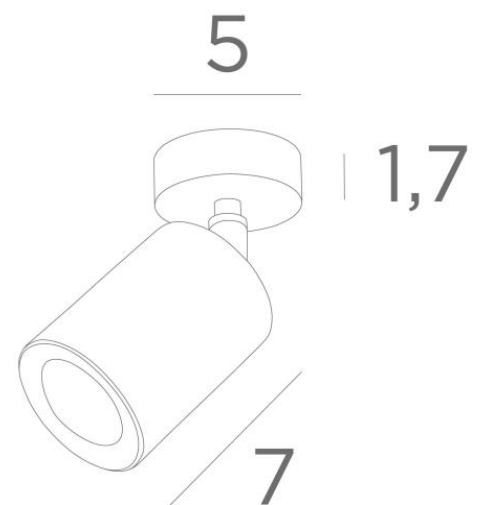

SIRIUS MOBILE

SIRIUS MOBILE in structured black

SIRIUS is a small spotlight, unique in his range, with a clean design and an original touch. He has become an essential part of the **Lighting Collection**

He is designed to be easily installed on a ceiling, and mobile in all directions

Discreet and very useful to add a little more light to your interior

To equip it, there are GU10 bulbs of very high power on the market

OVERALL SIZES

Ø5cm H7,5→12,3cm

BASE : Ø5 x 1,7cm

TECHNICAL DATA

One spotlight mounted on a 360° adjustable joint

Spotlight dimensions : Ø5,3cm L7cm

One GU10 fitting

No driver, this spotlight works directly on 230V