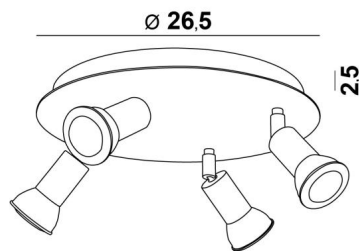

MERCURE ROUND 4

MERCURE ROUND 4 in brushed bronze

MERCURE ROUND 4 is a ceiling light with four spots, distributed on a round base

This ceiling light is sober, easy to install and essential to add more luminosity to your interior. To increase its efficiency, there are GU10 bulbs of very high power and dimmable on the market

The originality of the **MERCURE** spotlight is its minimalist design. Closely surrounding the fitting and the lower part of the bulb, this spotlight is presented in an attractive range of ten models, from one to six spots, distributed on round, square or rectangular bases

The majority of these bases are embellished with a beautiful, robust and highly decorative overhanging plate

OVERALL SIZES

Ø26,5cm H8→13,5cm

BASE

Plate : Ø26,5cm

Box : Ø23,5 x 2,5cm

TECHNICAL DATA

Four spotlights mounted on 360° adjustable joints

Spotlight dimensions : Ø3cm L4,5cm

Four GU10 fittings

No driver, this luminaire works directly on 230V

Dimmable ceiling light

A fixing plate for the ceiling base ([plan in PDF](#))

AVAILABLE METAL FINISHES AND CODES