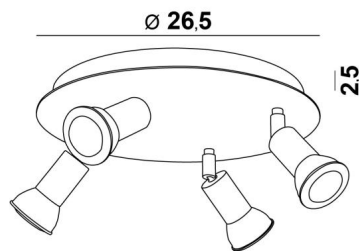

## MERCURE ROUND 4

MERCURE ROUND 4 in brushed bronze. Metal finish code: 29

**MERCURE ROUND 4** is a round ceiling light with four spots. This ceiling light is sober, easy to install and essential to add more luminosity to your interior

### OVERALL SIZES

Ø26,5cm H8→13,5cm

### BASE

Plate: Ø26,5cm Box: Ø23,5 x 2,5cm

### TECHNICAL DATA

Four spotlights mounted on 360° adjustable joints. Spotlight dimensions: Ø3cm L4,5cm

Four GU10 fittings

No driver, this luminaire works directly on 230V. Dimmable ceiling light

A fixing plate for the ceiling base ([plan in PDF](#))