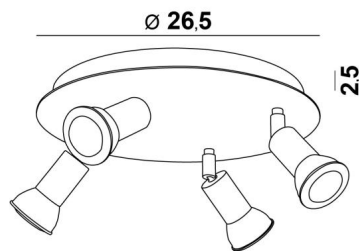

MERCURE ROUND 4

MERCURE ROUND 4 in brushed bronze. Metal finish code: 29

MERCURE ROUND 4 is a round ceiling light with four spots. This ceiling light is sober, easy to install and essential to add more luminosity to your interior

The originality of the **MERCURE** spotlight is its minimalist design. Closely surrounding the fitting and the lower part of the bulb, this spotlight is presented in an attractive range of ten models, from one to six spots, distributed on round, square or rectangular bases. The majority of these bases are embellished with a beautiful, robust and highly decorative overhanging plate

OVERALL SIZES

Ø26,5cm H8→13,5cm

BASE

Plate: Ø26,5cm Box: Ø23,5 x 2,5cm

TECHNICAL DATA

Four spotlights mounted on 360° ball joints. Spotlight dimensions: Ø3cm L4,5cm

Four GU10 fittings

No driver, this luminaire works directly on 230V. Dimmable ceiling light