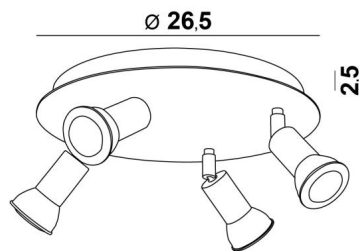

MERCURE ROUND 4

MERCURE ROUND 4 in brushed bronze. Metal finish code: 29

MERCURE ROUND 4 is a round ceiling light with four spots. This ceiling light is sober, easy to install and essential to add more luminosity to your interior

The originality of the **MERCURE** spotlight is its minimalist design. Closely surrounding the fitting and the lower part of the bulb, this spotlight is presented in an attractive range of ten models, from one to six spots, distributed on round, square or rectangular bases. The majority of these bases are embellished with a beautiful, robust and highly decorative overhanging plate

OVERALL SIZES

Ø26,5cm H8→13,5cm

BASE

Plate: Ø26,5cm Box: Ø23,5 x 2,5cm

TECHNICAL DATA

Four spotlights mounted on 360° adjustable joints. Spotlight dimensions: Ø3cm L4,5cm

Four GU10 fittings

No driver, this luminaire works directly on 230V. Dimmable ceiling light