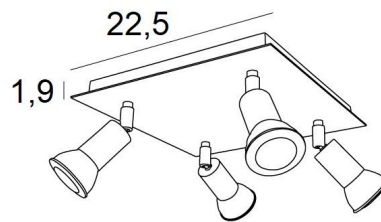

MERCURE SQUARE

MERCURE SQUARE in brushed chrome. Metal finish code: 32

MERCURE SQUARE is a square ceiling light with four spots. This ceiling light is sober, easy to install and essential to add more luminosity to your interior

The originality of the **MERCURE** spotlight is its minimalist design. Closely surrounding the fitting and the lower part of the bulb, this spotlight is presented in an attractive range of ten models, from one to six spots, distributed on round, square or rectangular bases. The majority of these bases are embellished with a beautiful, robust and highly decorative overhanging plate

OVERALL SIZES

#22,5cm H7,5→13cm

BASE

Plate: #22,5cm Box: #20 x 1,9cm

TECHNICAL DATA

Four spotlights mounted on 360° adjustable joints

Spotlight dimensions : Ø3cm L4,5cm

Four GU10 fittings