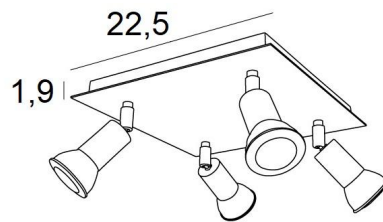

MERCURE SQUARE

MERCURE SQUARE in brushed chrome

MERCURE SQUARE is a ceiling light with four spots, distributed on a square base

This ceiling light is sober, easy to install and essential to add more luminosity to your interior. To increase its efficiency, there are GU10 bulbs of very high power and dimmable on the market

The originality of the **MERCURE** spotlight is its minimalist design. Closely surrounding the fitting and the lower part of the bulb, this spotlight is presented in an attractive range of ten models, from one to six spots, distributed on round, square or rectangular bases

The majority of these bases are embellished with a beautiful, robust and highly decorative overhanging plate

OVERALL SIZES

#22,5cm H7,5→13cm

BASE

Plate : #22,5cm

Box : #20 x 1,9cm

TECHNICAL DATA

Four spotlights mounted on 360° adjustable joints

Spotlight dimensions : Ø3cm L4,5cm

Four GU10 fittings

No driver, this luminaire works directly on 230V

Dimmable ceiling light

A fixing plate for the ceiling base ([plan in PDF](#))

AVAILABLE METAL FINISHES AND CODES