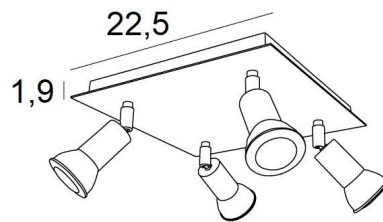

## MERCURE SQUARE

MERCURE SQUARE in brushed chrome. Metal finish code: 32

**MERCURE SQUARE** is a square ceiling light with four spots. This ceiling light is sober, easy to install and essential to add more luminosity to your interior

### OVERALL SIZES

#22,5cm H7,5→13cm

### BASE

Plate: #22,5cm Box: #20 x 1,9cm

### TECHNICAL DATA

Four spotlights mounted on 360° adjustable joints

Spotlight dimensions : Ø3cm L4,5cm

Four GU10 fittings

No driver, this luminaire works directly on 230V

Dimmable ceiling light

A fixing plate for the ceiling base ([plan in PDF](#))