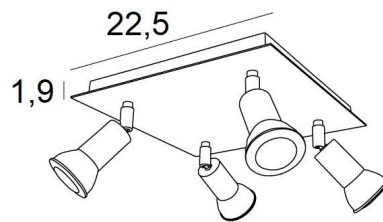

MERCURE SQUARE

MERCURE SQUARE in brushed chrome. Metal finish code: 32

MERCURE SQUARE is a square ceiling light with four spots. This ceiling light is sober, easy to install and essential to add more luminosity to your interior

The originality of the **MERCURE** spotlight is its minimalist design. Closely surrounding the fitting and the lower part of the bulb, this spotlight is presented in an attractive range of ten models, from one to six spots, distributed on round, square or rectangular bases. The majority of these bases are embellished with a beautiful, robust and highly decorative overhanging plate

OVERALL SIZES

#22,5cm H7,5→13cm

BASE

Plate: #22,5cm Box: #20 x 1,9cm

TECHNICAL DATA

Four spotlights mounted on 360° adjustable joints

Spotlight dimensions : Ø3cm L4,5cm

Four GU10 fittings