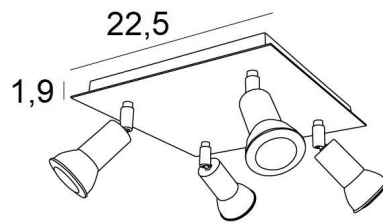

MERCURE SQUARE

MERCURE SQUARE in brushed nickel. Metal finish code: 33

MERCURE SQUARE is a square ceiling light with four spots. This ceiling light is sober, easy to install and essential to add more luminosity to your interior

The originality of the **MERCURE** spotlight is its minimalist design. Closely surrounding the fitting and the lower part of the bulb, this spotlight is presented in an attractive range of ten models, from one to six spots, distributed on round, square or rectangular bases. The majority of these bases are embellished with a beautiful, robust and highly decorative overhanging plate

OVERALL SIZES

#22,5cm H7,5→13cm

BASE

Plate: #22,5cm Box: #20 x 1,9cm

TECHNICAL DATA

Four spotlights mounted on 360° ball joints

Spotlight dimensions: Ø3cm L4,5cm

Four GU10 fittings