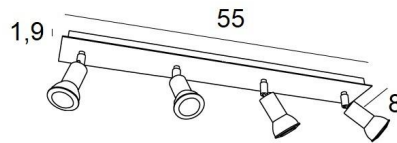

MERCURE 4

MERCURE 4 in brushed bronze

MERCURE 4 is a ceiling light with four spots, distributed on a rectangular base. This ceiling light is discreet and easy to install. He is essential to add more light to your interior. To increase its efficiency, there are GU10 bulbs on the market with very high power and dimmable.

MERCURE is a minimalist spotlight that closely surrounds the fitting and the lower part of the bulb. This spotlight is offered in a nice range of ten models, from one to six spots, distributed on round, square or rectangular bases. The success of this range is prodigious and is still going strong. The base is embellished with a beautiful, robust and very decorative.

OVERALL SIZES

L55 x 8cm H7,5→13cm

BASE

Plate : 55 x 8cm

Box : 53 x 6 x 1,9cm

TECHNICAL DATA

Four spotlights mounted on 360° adjustable joints

Spotlight dimensions : Ø3cm L4,5cm