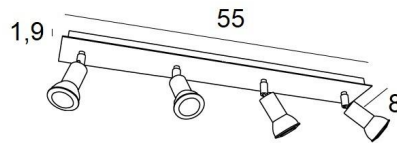

## MERCURE 4

MERCURE 4 in brushed bronze. Metal finish code: 29

**MERCURE 4** is a rectangular ceiling light with four spots. This ceiling light is discreet and easy to install. He is essential to add more light to your interior

### OVERALL SIZES

L55 x 8cm H7,5→13cm

### BASE

Plate: 55 x 8cm. Box: 53 x 6 x 1,9cm

### TECHNICAL DATA

Four spotlights mounted on 360° adjustable joints

Spotlight dimensions : Ø3cm L4,5cm

Four GU10 fittings

No driver, this luminaire works directly on 230V

Dimmable ceiling light

A fixing plate for the ceiling base ([plan in PDF](#))