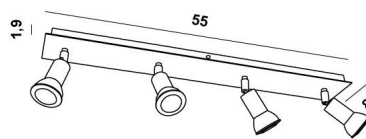

MERCURE 4

MERCURE 4 in brushed bronze

Ceiling spotlights with four LED spotlights on a rectangular base. Very discrete, easy to install and indispensable for illuminate your interior

Also available with 1, 2, 3, 5 or 6 spotlights on a round, square or rectangular base. Possible to fit more powerful bulbs

OVERALL SIZES

L55 x 8cm H7,5→13cm Spotlight : Ø3 x 4,5cm

BASE

Plate : 55 x 8cm

Box : 53 x 6 x 1,9cm

TECHNICAL DATA

Four spotlights mounted on 360° adjustable joints

Four GU10 fittings