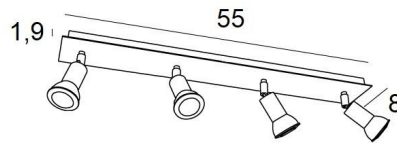

## MERCURE 4

MERCURE 4 in brushed bronze. Metal finish code: 29

**MERCURE 4** is a rectangular ceiling light with four spots. This ceiling light is discreet and easy to install. He is essential to add more light to your interior

### OVERALL SIZES

L55 x 8cm H7,5→13cm

### BASE

Plate: 55 x 8cm. Box: 53 x 6 x 1,9cm

### TECHNICAL DATA

Four spotlights mounted on 360° ball joints

Spotlight dimensions: Ø3cm L4,5cm

Four GU10 fittings

No driver, this luminaire works directly on 230V

Dimmable ceiling light

A fixing plate for the ceiling base ([plan in PDF](#))