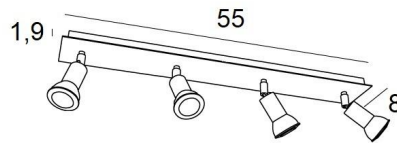

MERCURE 4

MERCURE 4 in brushed bronze. Metal finish code: 29

MERCURE 4 is a rectangular ceiling light with four spots. This ceiling light is discreet and easy to install. He is essential to add more light to your interior

MERCURE is a minimalist spotlight that closely surrounds the fitting and the lower part of the bulb. This spotlight is offered in a nice range of ten models, from one to six spots, distributed on round, square or rectangular bases. The success of this range is prodigious and is still going strong. The base is embellished with a beautiful, robust and very decorative

OVERALL SIZES

L55 x 8cm H7,5→13cm

BASE

Plate: 55 x 8cm. Box: 53 x 6 x 1,9cm

TECHNICAL DATA

Four spotlights mounted on 360° adjustable joints

Spotlight dimensions : Ø3cm L4,5cm

Four GU10 fittings