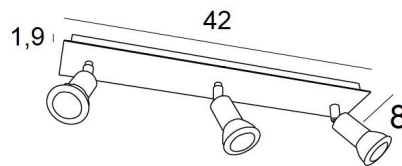

MERCURE 3

MERCURE 3 in structured white. Metal finish code: 01

MERCURE 3 is a rectangular ceiling light with three spots. This ceiling light is discreet and easy to install. He is essential to add more light to your interior

MERCURE is a minimalist spotlight that closely surrounds the fitting and the lower part of the bulb. This spotlight is offered in a nice range of ten models, from one to six spots, distributed on round, square or rectangular bases. The success of this range is prodigious and is still going strong. The base is embellished with a beautiful, robust and very decorative

OVERALL SIZES

L42 x 8cm H7,5→13cm

BASE

Plate: 42 x 8cm Box: 40 x 6 x 1,9cm

TECHNICAL DATA

Three spotlights mounted on 360° adjustable joints

Spotlight dimensions : Ø3cm L4,5cm

Three GU10 fittings