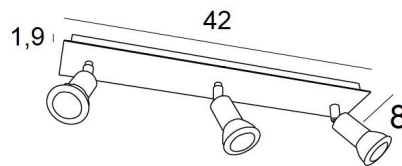

MERCURE 3

MERCURE 3 in structured white. Metal finish code: 01

MERCURE 3 is a rectangular ceiling light with three spots. This ceiling light is discreet and easy to install. He is essential to add more light to your interior

MERCURE is a minimalist spotlight that closely surrounds the fitting and the lower part of the bulb. This spotlight is offered in a nice range of ten models, from one to six spots, distributed on round, square or rectangular bases. The success of this range is prodigious and is still going strong. The base is embellished with a beautiful, robust and very decorative

OVERALL SIZES

L42 x 8cm H7,5→13cm

BASE

Plate: 42 x 8cm Box: 40 x 6 x 1,9cm

TECHNICAL DATA

Three spotlights mounted on 360° ball joints

Spotlight dimensions: Ø3cm L4,5cm

Three GU10 fittings