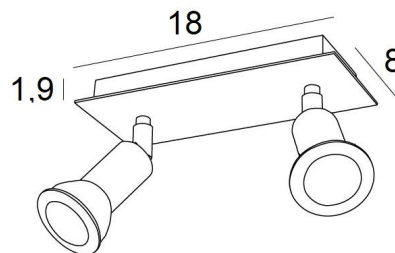

MERCURE 2

MERCURE 2 in light bronze. Metal finish code: 28

MERCURE 2 is a rectangular ceiling light with two spots. This ceiling light is discreet and easy to install. **MERCURE** is a minimalist spotlight that closely surrounds the fitting and the lower part of the bulb. This spotlight is offered in a nice range of ten models, from one to six spots, distributed on round, square or rectangular bases. The success of this range is prodigious and is still going strong. The base is embellished with a beautiful, robust and very decorative overhanging plate

OVERALL SIZES

L18 x 8cm H7,5→13cm

BASE

Plate : 18 x 8cm Box : 16 x 6 x 1,9cm

TECHNICAL DATA

Two GU10 fittings. Dimmable ceiling light

Two spotlights mounted on 360° adjustable joints. Spotlight dimensions: Ø3cm L4,5cm