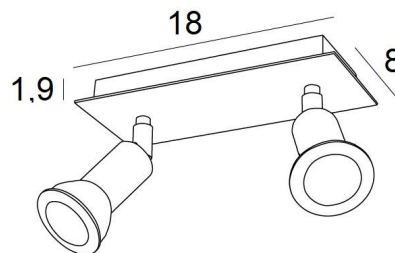

## MERCURE 2

MERCURE 2 in light bronze. Metal finish code: 28

**MERCURE 2** is a rectangular ceiling light with two spots. This ceiling light is discreet and easy to install. **MERCURE** is a minimalist spotlight that closely surrounds the fitting and the lower part of the bulb. This spotlight is offered in a nice range of ten models, from one to six spots, distributed on round, square or rectangular bases. The success of this range is prodigious and is still going strong. The base is embellished with a beautiful, robust and very decorative overhanging plate

### OVERALL SIZES

L18 x 8cm H7,5→13cm

### BASE

Plate : 18 x 8cm Box : 16 x 6 x 1,9cm

### TECHNICAL DATA

Two GU10 fittings. Dimmable ceiling light

Two spotlights mounted on 360° adjustable joints. Spotlight dimensions: Ø3cm L4,5cm

No driver, this luminaire works directly on 230V

A fixing plate for the ceiling base ([plan in PDF](#))