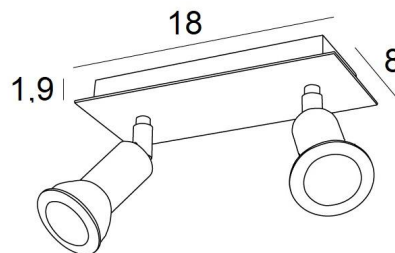

MERCURE 2

MERCURE 2 in light bronze. Metal finish code: 28

MERCURE 2 is a rectangular ceiling light with two spots. This ceiling light is discreet and easy to install. **MERCURE** is a minimalist spotlight that closely surrounds the fitting and the lower part of the bulb. This spotlight is offered in a nice range of ten models, from one to six spots, distributed on round, square or rectangular bases. The success of this range is prodigious and is still going strong. The base is embellished with a beautiful, robust and very decorative overhanging plate

OVERALL SIZES

L18 x 8cm H7,5→13cm

BASE

Plate: 18 x 8cm Box: 16 x 6 x 1,9cm

TECHNICAL DATA

Two GU10 fittings. Dimmable ceiling light

Two spotlights mounted on 360° ball joints. Spotlight dimensions: Ø3cm L4,5cm