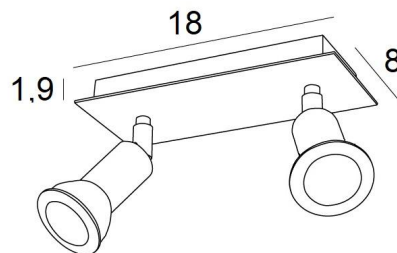

## MERCURE 2

MERCURE 2 in light bronze. Metal finish code: 28

**MERCURE 2** is a rectangular ceiling light with two spots. This ceiling light is discreet and easy to install. **MERCURE** is a minimalist spotlight that closely surrounds the fitting and the lower part of the bulb. This spotlight is offered in a nice range of ten models, from one to six spots, distributed on round, square or rectangular bases. The success of this range is prodigious and is still going strong. The base is embellished with a beautiful, robust and very decorative overhanging plate

### OVERALL SIZES

L18 x 8cm H7,5→13cm

### BASE

Plate : 18 x 8cm Box : 16 x 6 x 1,9cm

### TECHNICAL DATA

Two GU10 fittings. Dimmable ceiling light

Two spotlights mounted on 360° adjustable joints. Spotlight dimensions: Ø3cm L4,5cm

No driver, this luminaire works directly on 230V

A fixing plate for the ceiling base ([plan in PDF](#))