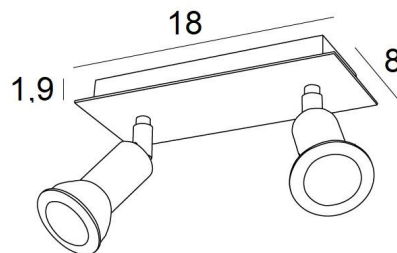

MERCURE 2

MERCURE 2 in light bronze. Metal finish code: 28

MERCURE 2 is a rectangular ceiling light with two spots. This ceiling light is discreet and easy to install. **MERCURE** is a minimalist spotlight that closely surrounds the fitting and the lower part of the bulb. This spotlight is offered in a nice range of ten models, from one to six spots, distributed on round, square or rectangular bases. The success of this range is prodigious and is still going strong. The base is embellished with a beautiful, robust and very decorative overhanging plate

OVERALL SIZES

L18 x 8cm H7,5→13cm

BASE

Plate : 18 x 8cm Box : 16 x 6 x 1,9cm

TECHNICAL DATA

Two GU10 fittings. Dimmable ceiling light

Two spotlights mounted on 360° adjustable joints. Spotlight dimensions: Ø3cm L4,5cm