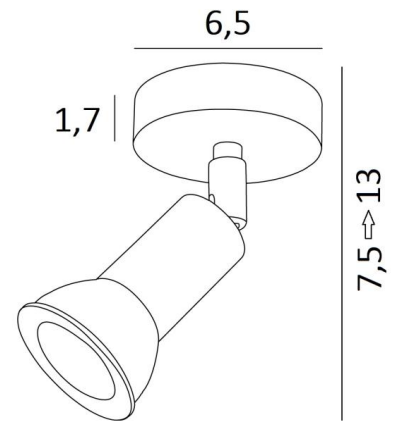

MERCURE ST

MERCURE ST in brushed bronze

MERCURE ST is a mini spotlight, placed on a small round base

This ceiling light is discreet and easy to install. He is a must to add more light to your interior. To increase its efficiency, there are GU10 bulbs of very high power and dimmable on the market

The originality of the **MERCURE** spotlight is its minimalist design. Closely surrounding the fitting and the lower part of the bulb, this spotlight is presented in a range of ten models, from one to six spots, distributed on round, square or rectangular bases

OVERALL SIZES

Ø6,5cm H7,5→13cm

BASE

Ø6,5 x 1,7cm

TECHNICAL DATA

One spotlight mounted on a 360° adjustable joint

Spotlight dimensions : Ø3cm L4,5cm

One GU10 fitting