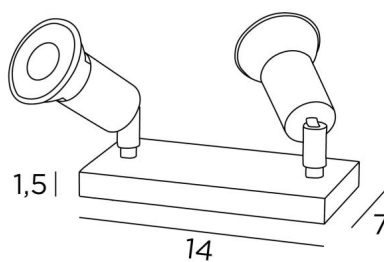

## MERCURE PL2

MERCURE PL2 in gebürstet Bronze. Metalloberfläche Code: 29

This table lamp with two minimalist spotlights, placed on a piece of furniture or a console, allows to light several objects or a picture in several places

### OVERALL SIZES

H6cm→10cm

### BASE

Solid brass base : 14 x 7 x 1,5cm

### TECHNICAL DATA

Two GU10 fittings. No driver, this luminaire works directly on 230V

Two spotlights mounted on 360° adjustable joints. Spotlight dimensions: Ø3cm L4,5cm

A switch on the cord