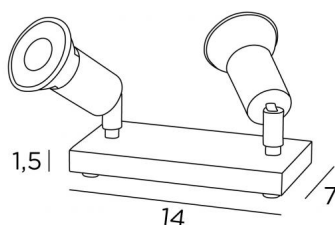

MERCURE PL2

MERCURE PL2 in brushed bronze

Table spotlights with two spotlights (230V) without transformer. Single ignition. Can be used to illuminate any object or subject in an interior

OVERALL SIZES

L14 x 7→9cm H6cm→10cm

Spotlight : Ø3cm L4,5cm

BASE

14 x 7 x 1,5cm

TECHNICAL DATA

Two spotlights mounted on 360° adjustable joints

Two GU10 fittings

No driver : this luminaire works directly on 230V

A switch on the cord