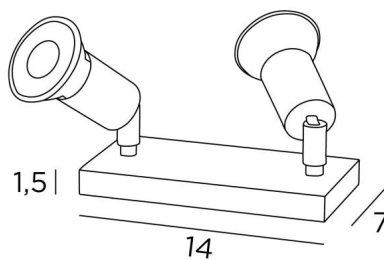

MERCURE PL2

MERCURE PL2 in gebürstet Bronze. Metalloberfläche Code: 29

This table lamp with two minimalist spotlights, placed on a piece of furniture or a console, allows to light several objects or a picture in several places

Switch on the cord and without transformer (GU10 - 230V fittings for LED bulbs)

MERCURE PL2 will quickly become essential to create a beautiful atmosphere in your home

OVERALL SIZES

H6cm→10cm

BASE

Solid brass base : 14 x 7 x 1,5cm

TECHNICAL DATA

Two GU10 fittings. No driver, this luminaire works directly on 230V

Two spotlights mounted on 360° adjustable joints. Spotlight dimensions: Ø3cm L4,5cm

A switch on the cord

AVAILABLE METAL FINISHES AND CODES