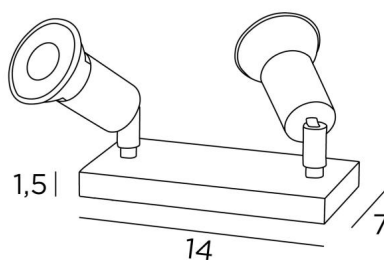

MERCURE PL2

MERCURE PL2 in brushed bronze

This table lamp with two minimalist spotlights, placed on a piece of furniture or a console, allows to light several objects or a picture in several places

Switch on the cord and without transformer (GU10 - 230V fittings for LED bulbs)

MERCURE PL2 will quickly become essential to create a beautiful atmosphere in your home

OVERALL SIZES

H6cm→10cm

BASE

Solid brass base : 14 x 7 x 1,5cm

TECHNICAL DATA

Two GU10 fittings

Two spotlights mounted on 360° adjustable joints

Spotlight dimensions : Ø3cm L4,5cm

No driver, this luminaire works directly on 230V

A switch on the cord

AVAILABLE METAL FINISHES AND CODES

02 - Structured black - 6016 002

20 - Polished brass - 6016 020

29 - Brushed bronze - 6016 029