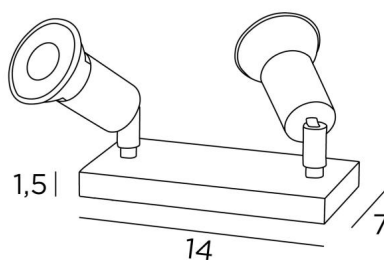

MERCURE PL2

MERCURE PL2 in gebürstet Bronze. Metalloberfläche Code: 29

This table lamp with two minimalist spotlights, placed on a piece of furniture or a console, allows to light several objects or a picture in several places

Switch on the cord and without transformer (GU10 - 230V fittings for LED bulbs)

MERCURE PL2 will quickly become essential to create a beautiful atmosphere in your home

OVERALL SIZES

H6cm→10cm

BASE

Solid brass base : 14 x 7 x 1,5cm

TECHNICAL DATA

Two GU10 fittings. No driver, this luminaire works directly on 230V

Two spotlights mounted on 360° adjustable joints. Spotlight dimensions: Ø3cm L4,5cm

A switch on the cord

AVAILABLE METAL FINISHES AND CODES