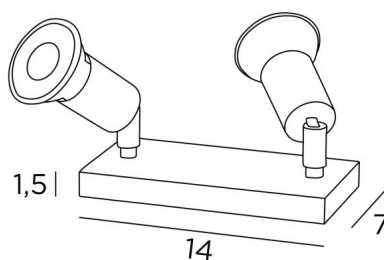

## MERCURE PL2

MERCURE PL2 in gebürstet Bronze. Metalloberfläche Code: 29

This table lamp with two minimalist spotlights, placed on a piece of furniture or a console, allows to light several objects or a picture in several places

### OVERALL SIZES

H6cm→10cm

### BASE

Solid brass base : 14 x 7 x 1,5cm

### TECHNICAL DATA

Two GU10 fittings. No driver, this luminaire works directly on 230V

Two spotlights mounted on 360° adjustable joints. Spotlight dimensions: Ø3cm L4,5cm

A switch on the cord