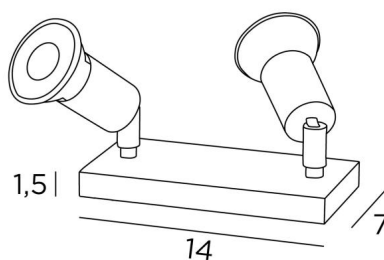

## MERCURE PL2

MERCURE PL2 in brushed bronze. Metal finish code: 29

This table lamp with two minimalist spotlights, placed on a piece of furniture or a console, allows to light several objects or a picture in several places

### OVERALL SIZES

H6cm→10cm

### BASE

Solid brass base : 14 x 7 x 1,5cm

### TECHNICAL DATA

Two GU10 fittings. No driver, this luminaire works directly on 230V

Two spotlights mounted on 360° ball joints. Spotlight dimensions: Ø3cm L4,5cm

A switch on the cord