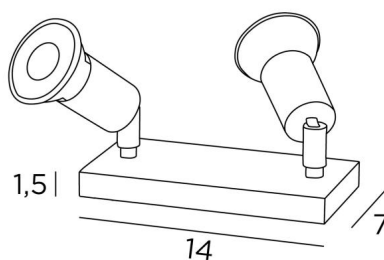

MERCURE PL2

MERCURE PL2 in brushed bronze. Metal finish code: 29

This table lamp with two minimalist spotlights, placed on a piece of furniture or a console, allows to light several objects or a picture in several places

Switch on the cord and without transformer (GU10 - 230V fittings for LED bulbs)

MERCURE PL2 will quickly become essential to create a beautiful atmosphere in your home

OVERALL SIZES

H6cm→10cm

BASE

Solid brass base : 14 x 7 x 1,5cm

TECHNICAL DATA

Two GU10 fittings. No driver, this luminaire works directly on 230V

Two spotlights mounted on 360° ball joints. Spotlight dimensions: Ø3cm L4,5cm

A switch on the cord

AVAILABLE METAL FINISHES AND CODES