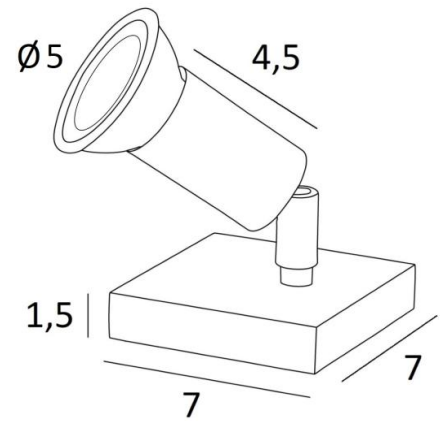

## MERCURE PL

MERCURE PL in brushed brass. Metal finish code: 25

**MERCURE PL** is a small table spot with a minimalist design which, when placed on a piece of furniture or a console, can light any object, sculpture, painting or photograph

### OVERALL SIZES

#7cm H6cm→10cm

### BASE

Solid brass base : #7 x 1,5cm

### TECHNICAL DATA

One GU10 fitting

Table spotlight mounted on a 360° ball joint

Spotlight dimensions: Ø3cm L4,5cm

No driver, this table spotlight works directly on 230V

A switch on the cord