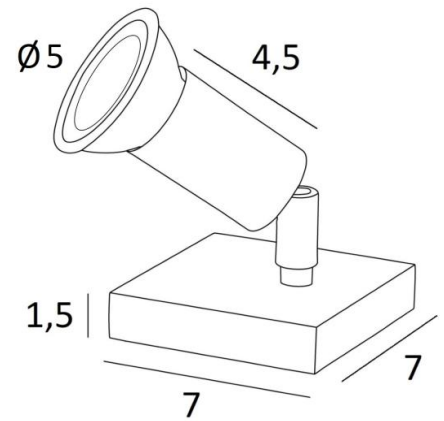

MERCURE PL

MERCURE PL in brushed bronze

MERCURE PL is a small table spot with a minimalist design which, when placed on a piece of furniture or a console, can light any object, sculpture, painting or photograph

Switch on the cord and without transformer (GU10 fitting - 230V for LED bulb)

This spotlight will quickly become indispensable for creating beautiful atmospheres in your home

OVERALL SIZES

#7cm H6cm→10cm

BASE

Solid brass base : #7 x 1,5cm

TECHNICAL DATA

One GU10 fitting

Table spotlight mounted on a 360° adjustable joint

Spotlight dimensions : Ø3cm L4,5cm

No driver, this table spotlight works directly on 230V