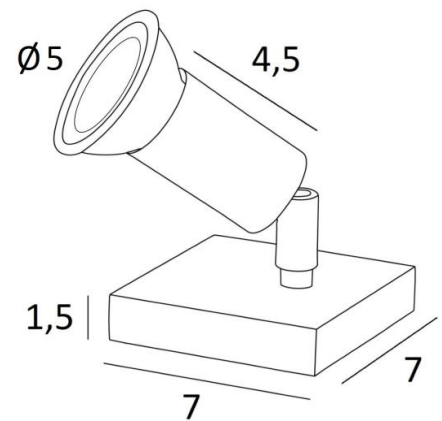

## MERCURE PL

MERCURE PL in brushed brass. Metal finish code: 25

**MERCURE PL** is a small table spot with a minimalist design which, when placed on a piece of furniture or a console, can light any object, sculpture, painting or photograph

### OVERALL SIZES

#7cm H6cm→10cm

### BASE

Solid brass base : #7 x 1,5cm

### TECHNICAL DATA

One GU10 fitting

Table spotlight mounted on a 360° ball joint

Spotlight dimensions: Ø3cm L4,5cm

No driver, this table spotlight works directly on 230V

A switch on the cord