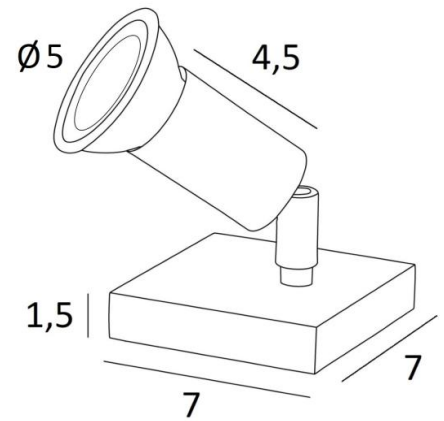

MERCURE PL

MERCURE PL in brushed brass. Metal finish code: 25

MERCURE PL is a small table spot with a minimalist design which, when placed on a piece of furniture or a console, can light any object, sculpture, painting or photograph

Switch on the cord and without transformer (GU10 fitting - 230V for LED bulb)

This spotlight will quickly become indispensable for creating beautiful atmospheres in your home

OVERALL SIZES

#7cm H6cm→10cm

BASE

Solid brass base : #7 x 1,5cm

TECHNICAL DATA

One GU10 fitting

Table spotlight mounted on a 360° adjustable joint

Spotlight dimensions : Ø3cm L4,5cm

No driver, this table spotlight works directly on 230V