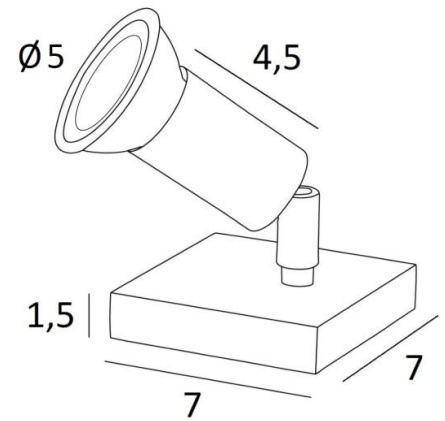

MERCURE PL

MERCURE PL in brushed brass. Metal finish code: 25

MERCURE PL is a small table spot with a minimalist design which, when placed on a piece of furniture or a console, can light any object, sculpture, painting or photograph

Switch on the cord and without transformer (GU10 fitting - 230V for LED bulb)

This spotlight will quickly become indispensable for creating beautiful atmospheres in your home

OVERALL SIZES

#7cm H6cm→10cm

BASE

Solid brass base : #7 x 1,5cm

TECHNICAL DATA

One GU10 fitting

Table spotlight mounted on a 360° adjustable joint

Spotlight dimensions : Ø3cm L4,5cm

No driver, this table spotlight works directly on 230V