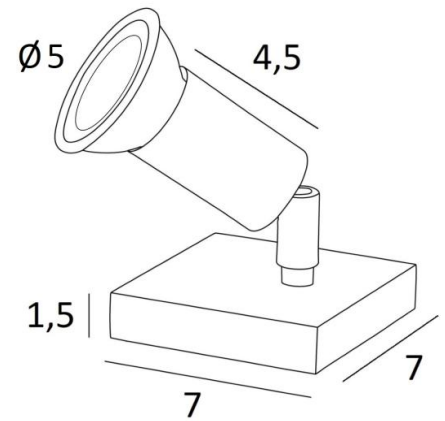

## MERCURE PL

MERCURE PL in brushed brass. Metal finish code: 25

**MERCURE PL** is a small table spot with a minimalist design which, when placed on a piece of furniture or a console, can light any object, sculpture, painting or photograph

### OVERALL SIZES

#7cm H6cm→10cm

### BASE

Solid brass base : #7 x 1,5cm

### TECHNICAL DATA

One GU10 fitting

Table spotlight mounted on a 360° adjustable joint

Spotlight dimensions : Ø3cm L4,5cm

No driver, this table spotlight works directly on 230V

A switch on the cord