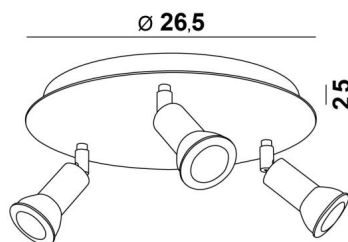

## MERCURE ROUND 3

MERCURE ROUND 3 in structured white. Metal finish code: 01

**MERCURE ROUND 3** is a round ceiling light with three spots. This ceiling light is sober, easy to install and essential to add more luminosity to your interior. To increase its efficiency, there are GU10 bulbs of very high power and dimmable on the market

### OVERALL SIZES

Ø26,5cm H8→13,5cm

### BASE

Plate: Ø26,5cm Box: Ø23,5 x 2,5cm

### TECHNICAL DATA

Three spotlights mounted on 360° adjustable joints

Spotlight dimensions : Ø3cm L4,5cm

Three GU10 fittings

No driver, this luminaire works directly on 230V . Dimmable ceiling light

A fixing plate for the ceiling base ([plan in PDF](#))