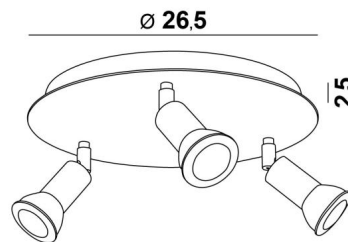

MERCURE ROUND 3

MERCURE ROUND 3 in structured white

MERCURE ROUND 3 is a ceiling light with three spots, distributed on a round base

This ceiling light is sober, easy to install and essential to add more luminosity to your interior. To increase its efficiency, there are GU10 bulbs of very high power and dimmable on the market

The originality of the **MERCURE** spotlight is its minimalist design. Closely surrounding the fitting and the lower part of the bulb, this spotlight is presented in an attractive range of ten models, from one to six spots, distributed on round, square or rectangular bases

The majority of these bases are embellished with a beautiful, robust and highly decorative overhanging plate

OVERALL SIZES

Ø26,5cm H8→13,5cm

BASE

Plate : Ø26,5cm

Box : Ø23,5 x 2,5cm

TECHNICAL DATA

Three spotlights mounted on 360° adjustable joints

Spotlight dimensions : Ø3cm L4,5cm

Three GU10 fittings

No driver, this luminaire works directly on 230V

Dimmable ceiling light

A fixing plate for the ceiling base ([plan in PDF](#))

AVAILABLE METAL FINISHES AND CODES