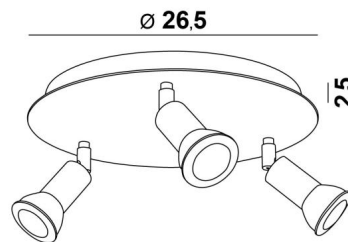

MERCURE ROUND 3

MERCURE ROUND 3 in structured white. Metal finish code: 01

MERCURE ROUND 3 is a round ceiling light with three spots. This ceiling light is sober, easy to install and essential to add more luminosity to your interior. To increase its efficiency, there are GU10 bulbs of very high power and dimmable on the market

The originality of the **MERCURE** spotlight is its minimalist design. Closely surrounding the fitting and the lower part of the bulb, this spotlight is presented in an attractive range of ten models, from one to six spots, distributed on round, square or rectangular bases. The majority of these bases are embellished with a beautiful, robust and highly decorative overhanging plate

OVERALL SIZES

Ø26,5cm H8→13,5cm

BASE

Plate: Ø26,5cm Box: Ø23,5 x 2,5cm

TECHNICAL DATA

Three spotlights mounted on 360° ball joints

Spotlight dimensions: Ø3cm L4,5cm

Three GU10 fittings