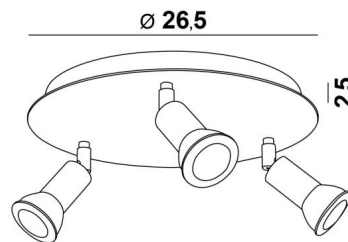

## MERCURE ROUND 3

MERCURE ROUND 3 in structured white. Metal finish code: 01

**MERCURE ROUND 3** is a round ceiling light with three spots. This ceiling light is sober, easy to install and essential to add more luminosity to your interior. To increase its efficiency, there are GU10 bulbs of very high power and dimmable on the market

### OVERALL SIZES

Ø26,5cm H8→13,5cm

### BASE

Plate: Ø26,5cm Box: Ø23,5 x 2,5cm

### TECHNICAL DATA

Three spotlights mounted on 360° adjustable joints

Spotlight dimensions : Ø3cm L4,5cm

Three GU10 fittings

No driver, this luminaire works directly on 230V . Dimmable ceiling light

A fixing plate for the ceiling base ([plan in PDF](#))