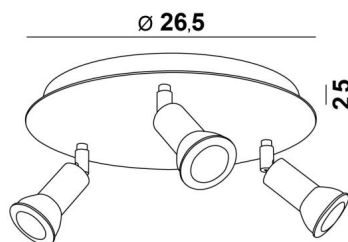

MERCURE ROUND 3

MERCURE ROUND 3 in structured white. Metal finish code: 01

MERCURE ROUND 3 is a round ceiling light with three spots. This ceiling light is sober, easy to install and essential to add more luminosity to your interior. To increase its efficiency, there are GU10 bulbs of very high power and dimmable on the market

The originality of the **MERCURE** spotlight is its minimalist design. Closely surrounding the fitting and the lower part of the bulb, this spotlight is presented in an attractive range of ten models, from one to six spots, distributed on round, square or rectangular bases. The majority of these bases are embellished with a beautiful, robust and highly decorative overhanging plate

OVERALL SIZES

Ø26,5cm H8→13,5cm

BASE

Plate: Ø26,5cm Box: Ø23,5 x 2,5cm

TECHNICAL DATA

Three spotlights mounted on 360° adjustable joints

Spotlight dimensions : Ø3cm L4,5cm

Three GU10 fittings