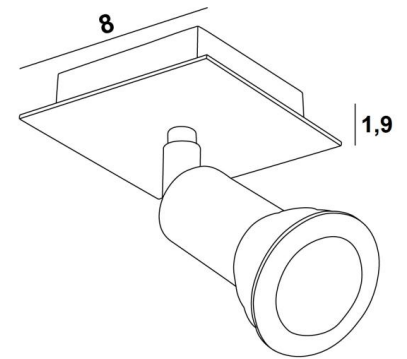

MERCURE 1

MERCURE 1 in polished and brushed brass (option). Metal finishes code: 20

MERCURE 1 is a small spotlight, placed on a square base

This ceiling light is discreet and easy to install. He is a must to add more light to your interior. To increase its efficiency, there are GU10 bulbs of very high power and dimmable on the market

The originality of the **MERCURE** spotlight is its minimalist design. Closely surrounding the fitting and the lower part of the bulb, this spotlight is presented in an attractive range of ten models, from one to six spots, distributed on round, square or rectangular bases

The majority of these bases are embellished with a beautiful, robust and highly decorative overhanging plate

OVERALL SIZES

#8cm H7,5→13cm

BASE

Plate: #8cm

Box: #6 x 1,9cm

TECHNICAL DATA

One spotlight mounted on a 360° ball joint

Spotlight dimensions: Ø3cm L4,5cm

One GU10 fitting

No driver, this spotlight works directly on 230V

Dimmable spotlight

A fixing plate for the ceiling base ([plan in PDF](#))

AVAILABLE METAL FINISHES AND CODES