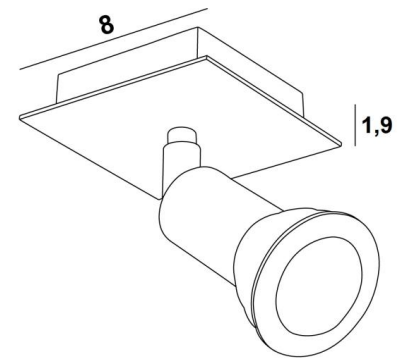

MERCURE 1

MERCURE 1 in polished and brushed brass. Metal finishes code: 20

MERCURE 1 is a small spotlight, placed on a square base

This ceiling light is discreet and easy to install. He is a must to add more light to your interior. To increase its efficiency, there are GU10 bulbs of very high power and dimmable on the market

The originality of the **MERCURE** spotlight is its minimalist design. Closely surrounding the fitting and the lower part of the bulb, this spotlight is presented in an attractive range of ten models, from one to six spots, distributed on round, square or rectangular bases

The majority of these bases are embellished with a beautiful, robust and highly decorative overhanging plate

OVERALL SIZES

#8cm H7,5→13cm

BASE

Plate : #8cm

Box : #6 x 1,9cm

TECHNICAL DATA

One spotlight mounted on a 360° adjustable joint

Spotlight dimensions : Ø3cm L4,5cm

One GU10 fitting

No driver, this spotlight works directly on 230V

Dimmable spotlight

A fixing plate for the ceiling base ([plan in PDF](#))

AVAILABLE METAL FINISHES AND CODES