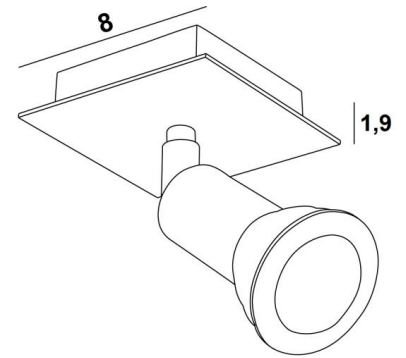

MERCURE 1

MERCURE 1 in brass

MERCURE 1 is a small spotlight, placed on a square base

This ceiling light is discreet and easy to install. He is a must to add more light to your interior. To increase its efficiency, there are GU10 bulbs of very high power and dimmable on the market

The originality of the **MERCURE** spotlight is its minimalist design. Closely surrounding the fitting and the lower part of the bulb, this spotlight is presented in an attractive range of ten models, from one to six spots, distributed on round, square or rectangular bases

The majority of these bases are embellished with a beautiful, robust and highly decorative overhanging plate

OVERALL SIZES

#8cm H7,5→13cm

BASE

Plate : #8cm

Box : #6 x 1,9cm

TECHNICAL DATA

One spotlight mounted on a 360° adjustable joint

Spotlight dimensions : Ø3cm L4,5cm

One GU10 fitting

No driver, this spotlight works directly on 230V

Dimmable spotlight

A fixing plate for the ceiling base ([plan in PDF](#))

AVAILABLE METAL FINISHES AND CODES