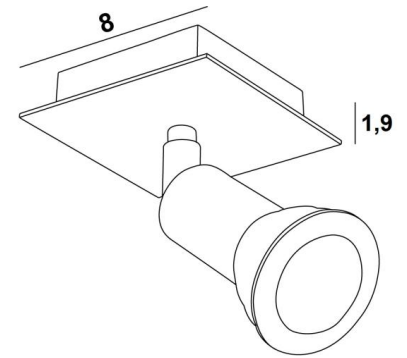

MERCURE 1

MERCURE 1 in polished and brushed brass. Metal finishes code: 20

MERCURE 1 is a small spotlight, placed on a square base

This ceiling light is discreet and easy to install. He is a must to add more light to your interior. To increase its efficiency, there are GU10 bulbs of very high power and dimmable on the market

The originality of the **MERCURE** spotlight is its minimalist design. Closely surrounding the fitting and the lower part of the bulb, this spotlight is presented in an attractive range of ten models, from one to six spots, distributed on round, square or rectangular bases

The majority of these bases are embellished with a beautiful, robust and highly decorative overhanging plate

OVERALL SIZES

#8cm H7,5→13cm

BASE

Plate : #8cm

Box : #6 x 1,9cm

TECHNICAL DATA

One spotlight mounted on a 360° adjustable joint

Spotlight dimensions : Ø3cm L4,5cm

One GU10 fitting

No driver, this spotlight works directly on 230V

Dimmable spotlight

A fixing plate for the ceiling base ([plan in PDF](#))

AVAILABLE METAL FINISHES AND CODES