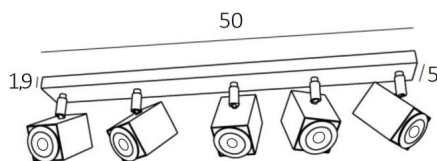

MAJORIS 5

MAJORIS 5 in structured white. Metal finish code: 01

MAJORIS 5 is a ceiling light with five spots on a short rectangular base

This ceiling light is discreet, easy to install and a must for adding more light to your home

OVERALL SIZES

L65 x 5cm H10,5→12,5cm

BASE : 65 x 5 x 1,9cm

TECHNICAL DATA

Five spotlights mounted on 360° adjustable joints

Spotlight dimensions : #5cm L6,9cm

Five GU10 fittings

No driver, this luminaire works directly on 230V