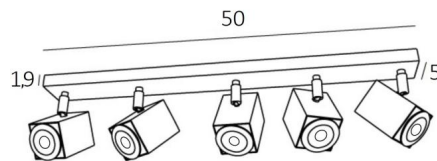

## MAJORIS 5

MAJORIS 5 in structured white. Metal finish code: 01

**MAJORIS 5** is a ceiling light with five spots on a short rectangular base

This ceiling light is discreet, easy to install and a must for adding more light to your home

### OVERALL SIZES

L65 x 5cm H10,5→12,5cm

**BASE :** 65 x 5 x 1,9cm

### TECHNICAL DATA

Five spotlights mounted on 360° adjustable joints

Spotlight dimensions : #5cm L6,9cm

Five GU10 fittings

No driver, this luminaire works directly on 230V

Dimmable ceiling light

A fixing plate for the ceiling base ([plan in PDF](#))