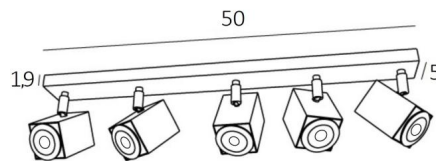

MAJORIS 5

MAJORIS 5 in structured white. Metal finish code: 01

MAJORIS 5 is a ceiling light with five spots on a short rectangular base

This ceiling light is discreet, easy to install and a must for adding more light to your home

OVERALL SIZES

L65 x 5cm H10,5→12,5cm

BASE : 65 x 5 x 1,9cm

TECHNICAL DATA

Five spotlights mounted on 360° adjustable joints

Spotlight dimensions : #5cm L6,9cm

Five GU10 fittings

No driver, this luminaire works directly on 230V