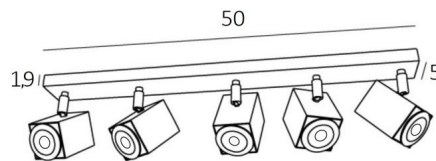

MAJORIS 5

MAJORIS 5 in structured white. Metal finish code: 01

MAJORIS 5 is a ceiling light with five spots on a short rectangular base

This ceiling light is discreet, easy to install and a must for adding more light to your home

OVERALL SIZES

L65 x 5cm H10,5→12,5cm

BASE : 65 x 5 x 1,9cm

TECHNICAL DATA

Five spotlights mounted on 360° ball joints

Spotlight dimensions: #5cm L6,9cm

Five GU10 fittings

No driver, this luminaire works directly on 230V