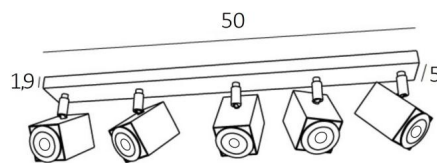

## MAJORIS 5

MAJORIS 5 in structured white. Metal finish code: 01

**MAJORIS 5** is a ceiling light with five spots on a short rectangular base

This ceiling light is discreet, easy to install and a must for adding more light to your home

### OVERALL SIZES

L65 x 5cm H10,5→12,5cm

**BASE :** 65 x 5 x 1,9cm

### TECHNICAL DATA

Five spotlights mounted on 360° adjustable joints

Spotlight dimensions : #5cm L6,9cm

Five GU10 fittings

No driver, this luminaire works directly on 230V

Dimmable ceiling light

A fixing plate for the ceiling base ([plan in PDF](#))