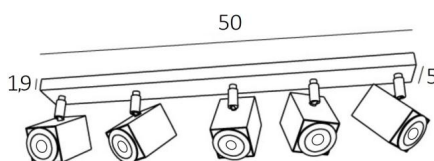

## MAJORIS 5

MAJORIS 5 in structured white. Metal finish code: 01

**MAJORIS 5** is a ceiling light with five spots on a short rectangular base

This ceiling light is discreet, easy to install and a must for adding more light to your home

### OVERALL SIZES

L65 x 5cm H10,5→12,5cm

**BASE :** 65 x 5 x 1,9cm

### TECHNICAL DATA

Five spotlights mounted on 360° adjustable joints

Spotlight dimensions : #5cm L6,9cm

Five GU10 fittings

No driver, this luminaire works directly on 230V

Dimmable ceiling light

A fixing plate for the ceiling base ([plan in PDF](#))