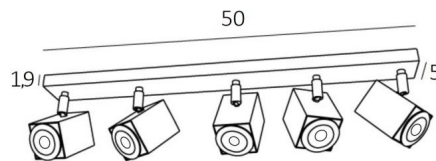

## MAJORIS 5

MAJORIS 5 in structured white

**MAJORIS 5** is a ceiling light with five spots on a short rectangular base

This ceiling light is discreet, easy to install and a must for adding more light to your home. To increase its efficiency, there are GU10 bulbs on the market with very high power and dimmable

### OVERALL SIZES

L65 x 5cm H10,5→12,5cm

### BASE

65 x 5 x 1,9cm

### TECHNICAL DATA

Five spotlights mounted on 360° adjustable joints

Spotlight dimensions : #5cm L6,9cm

Five GU10 fittings

No driver, this luminaire works directly on 230V

Dimmable ceiling light

A fixing plate for the ceiling base ([plan in PDF](#))