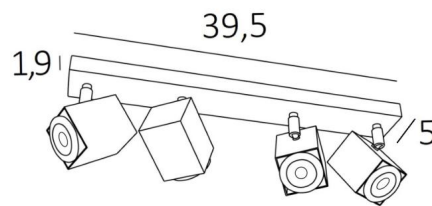

## MAJORIS 4

MAJORIS 4 in brushed bronze. Metal finish code: 29

**MAJORIS 4** is a ceiling light with four spots on a short rectangular base

This ceiling light is discreet, easy to install and a must for adding more light to your home

### OVERALL SIZES

L39,5 x 5cm H10,5→12,5cm

**BASE** : 39,5 x 5 x 1,9cm

### TECHNICAL DATA

Four spotlights mounted on 360° adjustable joints

Spotlight dimensions : #5cm L6,9cm

Four GU10 fittings

No driver, this luminaire works directly on 230V

Dimmable ceiling light

A fixing plate for the ceiling base ([plan in PDF](#))