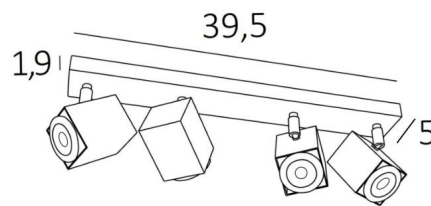

MAJORIS 4

MAJORIS 4 in brushed bronze

MAJORIS 4 is a ceiling light with four spots on a short rectangular base

This ceiling light is discreet, easy to install and a must for adding more light to your home. To increase its efficiency, there are GU10 bulbs on the market with very high power and dimmable

Traditionally handcrafted by expert craftsmen in brass work, this luminaire is offered in many finishes, all remarkable

OVERALL SIZES

L39,5 x 5cm H10,5→12,5cm

BASE

39,5 x 5 x 1,9cm

TECHNICAL DATA

Four spotlights mounted on 360° adjustable joints

Spotlight dimensions : #5cm L6,9cm

Four GU10 fittings

No driver, this luminaire works directly on 230V

Dimmable ceiling light

A fixing plate for the ceiling base ([plan in PDF](#))

AVAILABLE METAL FINISHES AND CODES