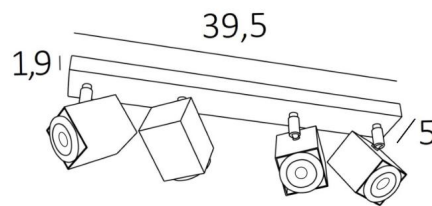

## MAJORIS 4

MAJORIS 4 in brushed bronze. Metal finish code: 29

**MAJORIS 4** is a ceiling light with four spots on a short rectangular base

This ceiling light is discreet, easy to install and a must for adding more light to your home

### OVERALL SIZES

L39,5 x 5cm H10,5→12,5cm

**BASE** : 39,5 x 5 x 1,9cm

### TECHNICAL DATA

Four spotlights mounted on 360° ball joints

Spotlight dimensions: #5cm L6,9cm

Four GU10 fittings

No driver, this luminaire works directly on 230V

Dimmable ceiling light

A fixing plate for the ceiling base ([plan in PDF](#))