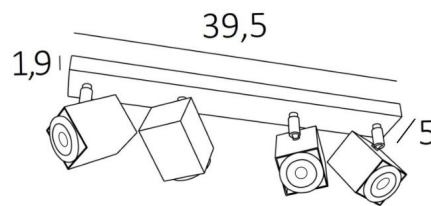

MAJORIS 4

MAJORIS 4 in brushed bronze. Metal finish code: 29

MAJORIS 4 is a ceiling light with four spots on a short rectangular base

This ceiling light is discreet, easy to install and a must for adding more light to your home

OVERALL SIZES

L39,5 x 5cm H10,5→12,5cm

BASE : 39,5 x 5 x 1,9cm

TECHNICAL DATA

Four spotlights mounted on 360° adjustable joints

Spotlight dimensions : #5cm L6,9cm

Four GU10 fittings

No driver, this luminaire works directly on 230V