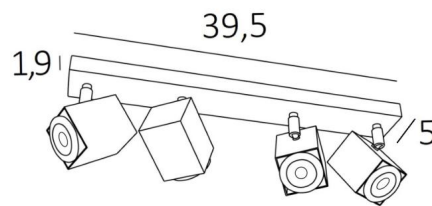

MAJORIS 4

MAJORIS 4 in brushed bronze. Metal finish code: 29

MAJORIS 4 is a ceiling light with four spots on a short rectangular base

This ceiling light is discreet, easy to install and a must for adding more light to your home

OVERALL SIZES

L39,5 x 5cm H10,5→12,5cm

BASE : 39,5 x 5 x 1,9cm

TECHNICAL DATA

Four spotlights mounted on 360° adjustable joints

Spotlight dimensions : #5cm L6,9cm

Four GU10 fittings

No driver, this luminaire works directly on 230V