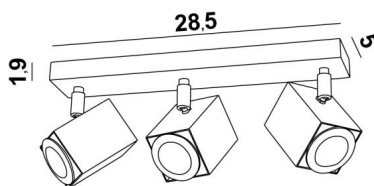

MAJORIS 3

MAJORIS 3 in brushed bronze. Metal finish code: 29

MAJORIS 3 is a ceiling light with three spots on a short rectangular base

This ceiling light is discreet, easy to install and a must for adding more light to your home. To increase its efficiency, there are GU10 bulbs on the market with very high power and dimmable

OVERALL SIZES

L28,5 x 5cm H10,5→12,5cm

BASE : 28,5 x 5 x 1,9cm

TECHNICAL DATA

Three spotlights mounted on 360° ball joints

Spotlight dimensions: #5cm L6,9cm

Three GU10 fittings

No driver, this luminaire works directly on 230V