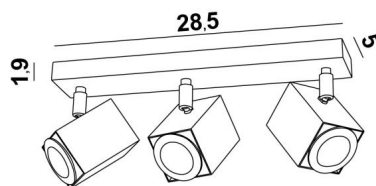

MAJORIS 3

MAJORIS 3 in brushed bronze

MAJORIS 3 is a ceiling light with three spots on a short rectangular base

This ceiling light is discreet, easy to install and a must for adding more light to your home. To increase its efficiency, there are GU10 bulbs on the market with very high power and dimmable

Traditionally handcrafted by expert craftsmen in brass work, this luminaire is offered in many finishes, all remarkable

OVERALL SIZES

L28,5 x 5cm H10,5→12,5cm

BASE

28,5 x 5 x 1,9cm

TECHNICAL DATA

Three spotlights mounted on 360° adjustable joints

Spotlight dimensions : #5cm L6,9cm

Three GU10 fittings

No driver, this luminaire works directly on 230V

Dimmable ceiling light

A fixing plate for the ceiling base ([plan in PDF](#))

AVAILABLE METAL FINISHES AND CODES