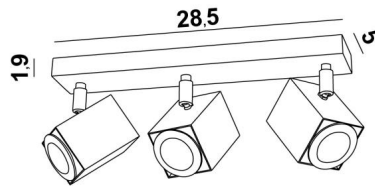

## MAJORIS 3

MAJORIS 3 in brushed bronze. Metal finish code: 29

**MAJORIS 3** is a ceiling light with three spots on a short rectangular base

This ceiling light is discreet, easy to install and a must for adding more light to your home. To increase its efficiency, there are GU10 bulbs on the market with very high power and dimmable

### OVERALL SIZES

L28,5 x 5cm    H10,5→12,5cm

**BASE** : 28,5 x 5 x 1,9cm

### TECHNICAL DATA

Three spotlights mounted on 360° adjustable joints

Spotlight dimensions : #5cm L6,9cm

Three GU10 fittings

No driver, this luminaire works directly on 230V

Dimmable ceiling light

A fixing plate for the ceiling base ([plan in PDF](#))