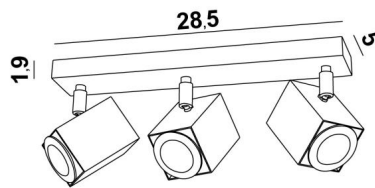

MAJORIS 3

MAJORIS 3 in brushed bronze. Metal finish code: 29

MAJORIS 3 is a ceiling light with three spots on a short rectangular base

This ceiling light is discreet, easy to install and a must for adding more light to your home. To increase its efficiency, there are GU10 bulbs on the market with very high power and dimmable

OVERALL SIZES

L28,5 x 5cm H10,5→12,5cm

BASE : 28,5 x 5 x 1,9cm

TECHNICAL DATA

Three spotlights mounted on 360° adjustable joints

Spotlight dimensions : #5cm L6,9cm

Three GU10 fittings

No driver, this luminaire works directly on 230V