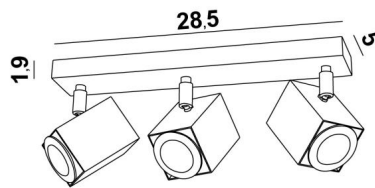

MAJORIS 3

MAJORIS 3 in brushed bronze. Metal finish code: 29

MAJORIS 3 is a ceiling light with three spots on a short rectangular base

This ceiling light is discreet, easy to install and a must for adding more light to your home. To increase its efficiency, there are GU10 bulbs on the market with very high power and dimmable

OVERALL SIZES

L28,5 x 5cm H10,5→12,5cm

BASE : 28,5 x 5 x 1,9cm

TECHNICAL DATA

Three spotlights mounted on 360° ball joints

Spotlight dimensions: #5cm L6,9cm

Three GU10 fittings

No driver, this luminaire works directly on 230V