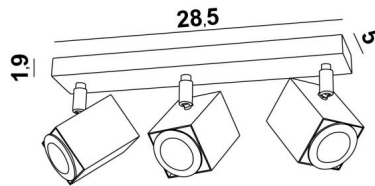

MAJORIS 3

MAJORIS 3 in brushed bronze. Metal finish code: 29

MAJORIS 3 is a ceiling light with three spots on a short rectangular base

This ceiling light is discreet, easy to install and a must for adding more light to your home. To increase its efficiency, there are GU10 bulbs on the market with very high power and dimmable

OVERALL SIZES

L28,5 x 5cm H10,5→12,5cm

BASE : 28,5 x 5 x 1,9cm

TECHNICAL DATA

Three spotlights mounted on 360° adjustable joints

Spotlight dimensions : #5cm L6,9cm

Three GU10 fittings

No driver, this luminaire works directly on 230V