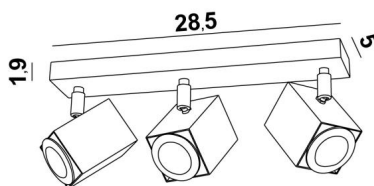

MAJORIS 3

MAJORIS 3 in brushed bronze. Metal finish code: 29

MAJORIS 3 is a ceiling light with three spots on a short rectangular base

This ceiling light is discreet, easy to install and a must for adding more light to your home. To increase its efficiency, there are GU10 bulbs on the market with very high power and dimmable

OVERALL SIZES

L28,5 x 5cm H10,5→12,5cm

BASE : 28,5 x 5 x 1,9cm

TECHNICAL DATA

Three spotlights mounted on 360° adjustable joints

Spotlight dimensions : #5cm L6,9cm

Three GU10 fittings

No driver, this luminaire works directly on 230V