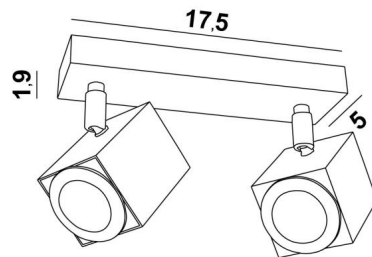

## MAJORIS 2

MAJORIS 2 in structured white. Metal finish code: 01

**MAJORIS 2** is a ceiling light with two spots on a short rectangular base

This ceiling light is discreet, easy to install and a must for adding more light to your home. To increase its efficiency, there are GU10 bulbs on the market with very high power and dimmable

### OVERALL SIZES

L17,5 x 5cm H10,5→12,5cm

**BASE :** 17,5 x 5 x 1,9cm

### TECHNICAL DATA

Two spotlights mounted on 360° ball joints. Dimensions: #5cm L6,9cm

Two GU10 fittings

No driver, this luminaire works directly on 230V. Dimmable ceiling light

A fixing plate for the ceiling base ([plan in PDF](#))