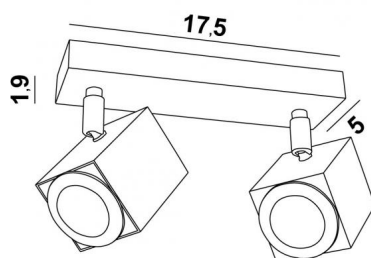

## MAJORIS 2

MAJORIS 2 in structured white

**MAJORIS 2** is a ceiling light with two spots on a short rectangular base

This ceiling light is discreet, easy to install and a must for adding more light to your home. To increase its efficiency, there are GU10 bulbs on the market with very high power and dimmable

### OVERALL SIZES

L17,5 x 5cm H10,5→12,5cm

### BASE

17,5 x 5 x 1,9cm

### TECHNICAL DATA

Two spotlights mounted on 360° adjustable joints

Spotlight dimensions : #5cm L6,9cm

Two GU10 fittings

No driver, this luminaire works directly on 230V

Dimmable ceiling light

A fixing plate for the ceiling base ([plan in PDF](#))