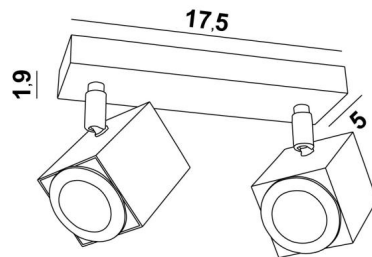

## MAJORIS 2

MAJORIS 2 in structured white. Metal finish code: 01

**MAJORIS 2** is a ceiling light with two spots on a short rectangular base

This ceiling light is discreet, easy to install and a must for adding more light to your home. To increase its efficiency, there are GU10 bulbs on the market with very high power and dimmable

### OVERALL SIZES

L17,5 x 5cm H10,5→12,5cm

**BASE :** 17,5 x 5 x 1,9cm

### TECHNICAL DATA

Two spotlights mounted on 360° adjustable joints. Dimensions : #5cm L6,9cm

Two GU10 fittings

No driver, this luminaire works directly on 230V. Dimmable ceiling light

A fixing plate for the ceiling base ([plan in PDF](#))