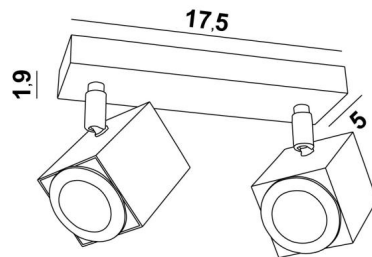

MAJORIS 2

MAJORIS 2 in structured white. Metal finish code: 01

MAJORIS 2 is a ceiling light with two spots on a short rectangular base

This ceiling light is discreet, easy to install and a must for adding more light to your home. To increase its efficiency, there are GU10 bulbs on the market with very high power and dimmable

OVERALL SIZES

L17,5 x 5cm H10,5→12,5cm

BASE : 17,5 x 5 x 1,9cm

TECHNICAL DATA

Two spotlights mounted on 360° adjustable joints. Dimensions : #5cm L6,9cm

Two GU10 fittings

No driver, this luminaire works directly on 230V. Dimmable ceiling light