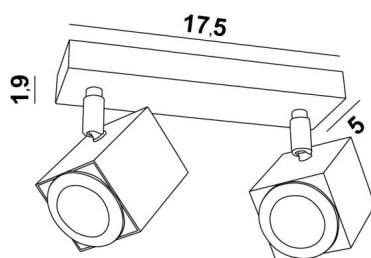

MAJORIS 2

MAJORIS 2 in structured white

MAJORIS 2 is a ceiling light with two spots on a short rectangular base

This ceiling light is discreet, easy to install and a must for adding more light to your home. To increase its efficiency, there are GU10 bulbs on the market with very high power and dimmable

Traditionally handcrafted by expert craftsmen in brass work, this luminaire is offered in many finishes, all remarkable

OVERALL SIZES

L17,5 x 5cm H10,5→12,5cm

BASE

17,5 x 5 x 1,9cm

TECHNICAL DATA

Two spotlights mounted on 360° adjustable joints

Spotlight dimensions : #5cm L6,9cm

Two GU10 fittings

No driver, this luminaire works directly on 230V

Dimmable ceiling light

A fixing plate for the ceiling base ([plan in PDF](#))

AVAILABLE METAL FINISHES AND CODES