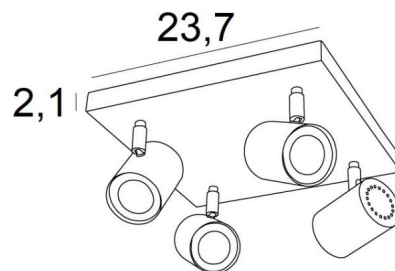

MAGELLAN SQUARE

MAGELLAN SQUARE in brushed bronze. Metal finish code: 29

MAGELLAN SQUARE is a ceiling light with four spots on a square base

This ceiling light is sober, easy to install and essential to add more light to your interior. To increase its efficiency, there are GU10 bulbs on the market with very high power and dimmable

The originality of the **MAGELLAN** spotlight is his sober and very modern design, he is cylindrical and surrounds completely the fitting with its bulb. This spotlight is offered in a nice range of six models, with one to four spots, distributed on round, square or rectangular bases

OVERALL SIZES

#23,7cm H9,5→11cm

BASE : #23,7 x 2,1cm

TECHNICAL DATA

Four spotlights mounted on 360° ball joints

Spotlight dimensions: Ø5,5cm L7,2cm

Four GU10 fittings

No driver, this luminaire works directly on 230V