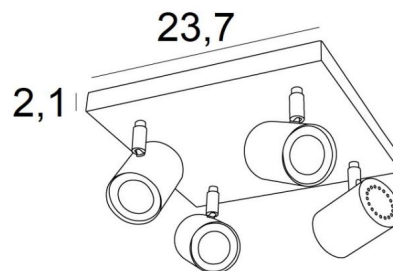

MAGELLAN SQUARE

MAGELLAN SQUARE in brushed bronze. Metal finish code: 29

MAGELLAN SQUARE is a ceiling light with four spots on a square base

This ceiling light is sober, easy to install and essential to add more light to your interior. To increase its efficiency, there are GU10 bulbs on the market with very high power and dimmable

The originality of the **MAGELLAN** spotlight is his sober and very modern design, he is cylindrical and surrounds completely the fitting with its bulb. This spotlight is offered in a nice range of six models, with one to four spots, distributed on round, square or rectangular bases

OVERALL SIZES

#23,7cm H9,5→11cm

BASE : #23,7 x 2,1cm

TECHNICAL DATA

Four spotlights mounted on 360° adjustable joints

Spotlight dimensions : Ø5,5cm L7,2cm

Four GU10 fittings

No driver, this luminaire works directly on 230V