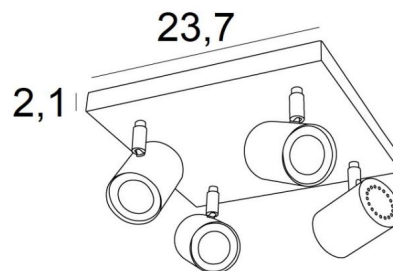

## MAGELLAN SQUARE

MAGELLAN SQUARE in brushed bronze. Metal finish code: 29

**MAGELLAN SQUARE** is a ceiling light with four spots on a square base

This ceiling light is sober, easy to install and essential to add more light to your interior. To increase its efficiency, there are GU10 bulbs on the market with very high power and dimmable

The originality of the **MAGELLAN** spotlight is his sober and very modern design, he is cylindrical and surrounds completely the fitting with its bulb. This spotlight is offered in a nice range of six models, with one to four spots, distributed on round, square or rectangular bases

### OVERALL SIZES

#23,7cm H9,5→11cm

**BASE** : #23,7 x 2,1cm

### TECHNICAL DATA

Four spotlights mounted on 360° adjustable joints

Spotlight dimensions : Ø5,5cm L7,2cm

Four GU10 fittings

No driver, this luminaire works directly on 230V

Dimmable ceiling light

A fixing plate for the ceiling base ([plan in PDF](#))