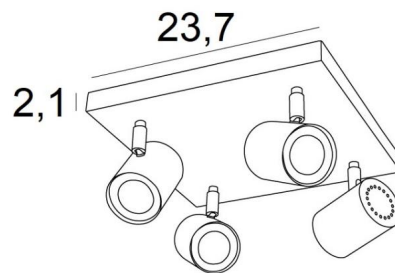

## MAGELLAN SQUARE

MAGELLAN SQUARE in brushed bronze. Metal finish code: 29

**MAGELLAN SQUARE** is a ceiling light with four spots on a square base

This ceiling light is sober, easy to install and essential to add more light to your interior. To increase its efficiency, there are GU10 bulbs on the market with very high power and dimmable

The originality of the **MAGELLAN** spotlight is his sober and very modern design, he is cylindrical and surrounds completely the fitting with its bulb. This spotlight is offered in a nice range of six models, with one to four spots, distributed on round, square or rectangular bases

### OVERALL SIZES

#23,7cm H9,5→11cm

**BASE** : #23,7 x 2,1cm

### TECHNICAL DATA

Four spotlights mounted on 360° adjustable joints

Spotlight dimensions : Ø5,5cm L7,2cm

Four GU10 fittings

No driver, this luminaire works directly on 230V

Dimmable ceiling light

A fixing plate for the ceiling base ([plan in PDF](#))