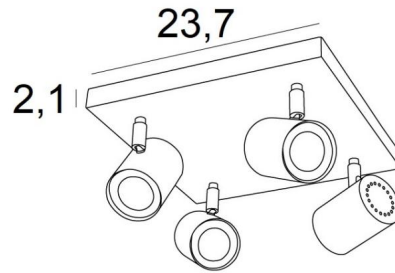

MAGELLAN SQUARE

MAGELLAN SQUARE in structured black

MAGELLAN SQUARE is a ceiling light with four spots on a square base

This ceiling light is sober, easy to install and essential to add more light to your interior. To increase its efficiency, there are GU10 bulbs on the market with very high power and dimmable

The originality of the **MAGELLAN** spotlight is his sober and very modern design, he is cylindrical and surrounds completely the fitting with its bulb

This spotlight is offered in a nice range of six models, with one to four spots, distributed on round, square or rectangular bases

OVERALL SIZES

#23,7cm H9,5→11cm

BASE

#23,7 x 2,1cm

TECHNICAL DATA

Four spotlights mounted on 360° adjustable joints

Spotlight dimensions : Ø5,5cm L7,2cm

Four GU10 fittings