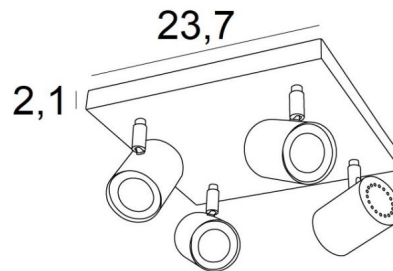

MAGELLAN SQUARE

MAGELLAN SQUARE in brushed bronze. Metal finish code: 29

MAGELLAN SQUARE is a ceiling light with four spots on a square base

This ceiling light is sober, easy to install and essential to add more light to your interior. To increase its efficiency, there are GU10 bulbs on the market with very high power and dimmable

The originality of the **MAGELLAN** spotlight is his sober and very modern design, he is cylindrical and surrounds completely the fitting with its bulb. This spotlight is offered in a nice range of six models, with one to four spots, distributed on round, square or rectangular bases

OVERALL SIZES

#23,7cm H9,5→11cm

BASE : #23,7 x 2,1cm

TECHNICAL DATA

Four spotlights mounted on 360° adjustable joints

Spotlight dimensions : Ø5,5cm L7,2cm

Four GU10 fittings

No driver, this luminaire works directly on 230V