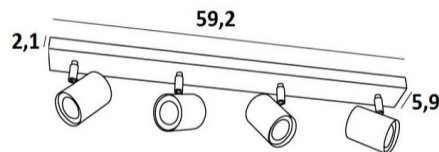

## MAGELLAN 4

MAGELLAN 4 in light bronze. Metal finish code: 28

**MAGELLAN 4** is a ceiling light with four spots on a rectangular base

This ceiling light is sober, easy to install and essential to add more light to your interior. To increase its efficiency, there are GU10 bulbs on the market with very high power and dimmable

The originality of the **MAGELLAN** spotlight is his sober and very modern design, he is cylindrical and surrounds completely the fitting with its bulb

This spotlight is offered in a nice range of six models, with one to four spots, distributed on round, square or rectangular bases

### OVERALL SIZES

L59,2 x 5,9cm H9,5→11cm

**BASE** : 59,2 x 5,9 x 2,1cm

### TECHNICAL DATA

Four spotlights mounted on 360° adjustable joints

Spotlight dimensions : Ø5,5cm L7,2cm

Four GU10 fittings

No driver, this luminaire works directly on 230V

Dimmable ceiling light

A fixing plate for the ceiling base ([plan in PDF](#))