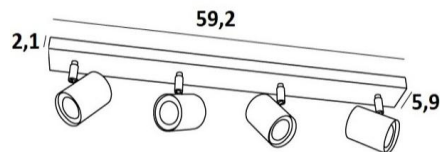

## MAGELLAN 4

MAGELLAN 4 in light bronze. Metal finish code: 28

**MAGELLAN 4** is a ceiling light with four spots on a rectangular base

This ceiling light is sober, easy to install and essential to add more light to your interior. To increase its efficiency, there are GU10 bulbs on the market with very high power and dimmable

The originality of the **MAGELLAN** spotlight is his sober and very modern design, he is cylindrical and surrounds completely the fitting with its bulb

This spotlight is offered in a nice range of six models, with one to four spots, distributed on round, square or rectangular bases

### OVERALL SIZES

L59,2 x 5,9cm H9,5→11cm

**BASE** : 59,2 x 5,9 x 2,1cm

### TECHNICAL DATA

Four spotlights mounted on 360° ball joints

Spotlight dimensions: Ø5,5cm L7,2cm

Four GU10 fittings

No driver, this luminaire works directly on 230V

Dimmable ceiling light

A fixing plate for the ceiling base ([plan in PDF](#))