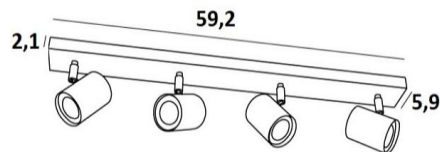

MAGELLAN 4

MAGELLAN 4 in light bronze

MAGELLAN 4 is a ceiling light with four spots on a rectangular base

This ceiling light is sober, easy to install and essential to add more light to your interior. To increase its efficiency, there are GU10 bulbs on the market with very high power and dimmable

The originality of the **MAGELLAN** spotlight is his sober and very modern design, he is cylindrical and surrounds completely the fitting with its bulb

This spotlight is offered in a nice range of six models, with one to four spots, distributed on round, square or rectangular bases

OVERALL SIZES

L59,2 x 5,9cm H9,5→11cm

BASE

59,2 x 5,9 x 2,1cm

TECHNICAL DATA

Four spotlights mounted on 360° adjustable joints

Spotlight dimensions : Ø5,5cm L7,2cm

Four GU10 fittings