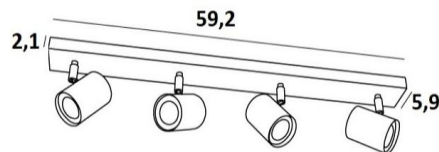

MAGELLAN 4

MAGELLAN 4 in light bronze. Metal finish code: 28

MAGELLAN 4 is a ceiling light with four spots on a rectangular base

This ceiling light is sober, easy to install and essential to add more light to your interior. To increase its efficiency, there are GU10 bulbs on the market with very high power and dimmable

The originality of the **MAGELLAN** spotlight is his sober and very modern design, he is cylindrical and surrounds completely the fitting with its bulb

This spotlight is offered in a nice range of six models, with one to four spots, distributed on round, square or rectangular bases

OVERALL SIZES

L59,2 x 5,9cm H9,5→11cm

BASE : 59,2 x 5,9 x 2,1cm

TECHNICAL DATA

Four spotlights mounted on 360° adjustable joints

Spotlight dimensions : Ø5,5cm L7,2cm

Four GU10 fittings

No driver, this luminaire works directly on 230V