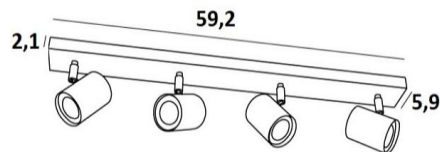

MAGELLAN 4

MAGELLAN 4 in light bronze. Metal finish code: 28

MAGELLAN 4 is a ceiling light with four spots on a rectangular base

This ceiling light is sober, easy to install and essential to add more light to your interior. To increase its efficiency, there are GU10 bulbs on the market with very high power and dimmable

The originality of the **MAGELLAN** spotlight is his sober and very modern design, he is cylindrical and surrounds completely the fitting with its bulb

This spotlight is offered in a nice range of six models, with one to four spots, distributed on round, square or rectangular bases

OVERALL SIZES

L59,2 x 5,9cm H9,5→11cm

BASE : 59,2 x 5,9 x 2,1cm

TECHNICAL DATA

Four spotlights mounted on 360° adjustable joints

Spotlight dimensions : Ø5,5cm L7,2cm

Four GU10 fittings

No driver, this luminaire works directly on 230V