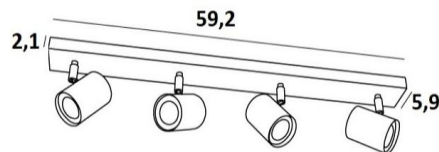

MAGELLAN 4

MAGELLAN 4 in light bronze. Metal finish code: 28

MAGELLAN 4 is a ceiling light with four spots on a rectangular base

This ceiling light is sober, easy to install and essential to add more light to your interior. To increase its efficiency, there are GU10 bulbs on the market with very high power and dimmable

The originality of the **MAGELLAN** spotlight is his sober and very modern design, he is cylindrical and surrounds completely the fitting with its bulb

This spotlight is offered in a nice range of six models, with one to four spots, distributed on round, square or rectangular bases

OVERALL SIZES

L59,2 x 5,9cm H9,5→11cm

BASE : 59,2 x 5,9 x 2,1cm

TECHNICAL DATA

Four spotlights mounted on 360° ball joints

Spotlight dimensions: Ø5,5cm L7,2cm

Four GU10 fittings

No driver, this luminaire works directly on 230V