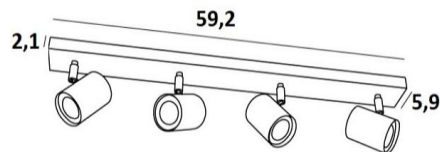

## MAGELLAN 4

MAGELLAN 4 in light bronze. Metal finish code: 28

**MAGELLAN 4** is a ceiling light with four spots on a rectangular base

This ceiling light is sober, easy to install and essential to add more light to your interior. To increase its efficiency, there are GU10 bulbs on the market with very high power and dimmable

The originality of the **MAGELLAN** spotlight is his sober and very modern design, he is cylindrical and surrounds completely the fitting with its bulb

This spotlight is offered in a nice range of six models, with one to four spots, distributed on round, square or rectangular bases

### OVERALL SIZES

L59,2 x 5,9cm H9,5→11cm

**BASE** : 59,2 x 5,9 x 2,1cm

### TECHNICAL DATA

Four spotlights mounted on 360° adjustable joints

Spotlight dimensions : Ø5,5cm L7,2cm

Four GU10 fittings

No driver, this luminaire works directly on 230V

Dimmable ceiling light

A fixing plate for the ceiling base ([plan in PDF](#))