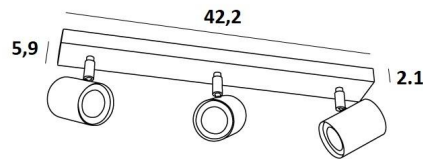

## MAGELLAN 3

MAGELLAN 3 in brushed chrome

**MAGELLAN 3** is a ceiling light with three spots on a rectangular base

This ceiling light is sober, easy to install and essential to add more light to your interior. To increase its efficiency, there are GU10 bulbs on the market with very high power and dimmable

### OVERALL SIZES

L42,2 x 5,9cm H9,5→11cm

### BASE

42,2 x 5,9 x 2,1cm

### TECHNICAL DATA

Three spotlights mounted on 360° adjustable joints

Spotlight dimensions : Ø5,5cm L7,2cm

Three GU10 fittings

No driver, this luminaire works directly on 230V

Dimmable ceiling light

A fixing plate for the ceiling base ([plan in PDF](#))