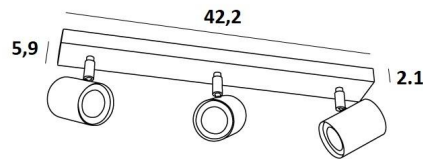

## MAGELLAN 3

MAGELLAN 3 in structured white. Metal finish code: 01

**MAGELLAN 3** is a ceiling light with three spots on a rectangular base

This ceiling light is sober, easy to install and essential to add more light to your interior. To increase its efficiency, there are GU10 bulbs on the market with very high power and dimmable

### OVERALL SIZES

L42,2 x 5,9cm H9,5→11cm

### BASE

42,2 x 5,9 x 2,1cm

### TECHNICAL DATA

Three spotlights mounted on 360° adjustable joints

Spotlight dimensions : Ø5,5cm L7,2cm

Three GU10 fittings

No driver, this luminaire works directly on 230V

Dimmable ceiling light

A fixing plate for the ceiling base ([plan in PDF](#))