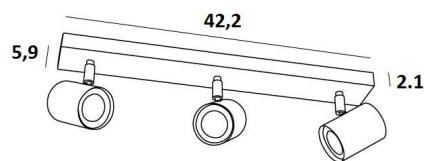

## MAGELLAN 3

MAGELLAN 3 in structured white. Metal finish code: 01

**MAGELLAN 3** is a ceiling light with three spots on a rectangular base

This ceiling light is sober, easy to install and essential to add more light to your interior. To increase its efficiency, there are GU10 bulbs on the market with very high power and dimmable

### OVERALL SIZES

L42,2 x 5,9cm H9,5→11cm

### BASE

42,2 x 5,9 x 2,1cm

### TECHNICAL DATA

Three spotlights mounted on 360° ball joints

Spotlight dimensions: Ø5,5cm L7,2cm

Three GU10 fittings

No driver, this luminaire works directly on 230V

Dimmable ceiling light

A fixing plate for the ceiling base ([plan in PDF](#))