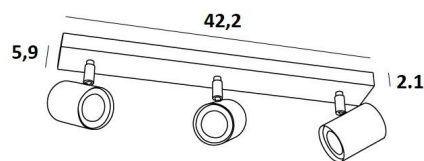

## MAGELLAN 3

MAGELLAN 3 in structured white. Metal finish code: 01

**MAGELLAN 3** is a ceiling light with three spots on a rectangular base

This ceiling light is sober, easy to install and essential to add more light to your interior. To increase its efficiency, there are GU10 bulbs on the market with very high power and dimmable

### OVERALL SIZES

L42,2 x 5,9cm H9,5→11cm

### BASE

42,2 x 5,9 x 2,1cm

### TECHNICAL DATA

Three spotlights mounted on 360° adjustable joints

Spotlight dimensions : Ø5,5cm L7,2cm

Three GU10 fittings

No driver, this luminaire works directly on 230V

Dimmable ceiling light

A fixing plate for the ceiling base ([plan in PDF](#))