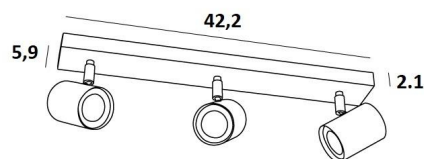

## MAGELLAN 3

MAGELLAN 3 in structured white. Metal finish code: 01

**MAGELLAN 3** is a ceiling light with three spots on a rectangular base

This ceiling light is sober, easy to install and essential to add more light to your interior. To increase its efficiency, there are GU10 bulbs on the market with very high power and dimmable

### OVERALL SIZES

L42,2 x 5,9cm H9,5→11cm

### BASE

42,2 x 5,9 x 2,1cm

### TECHNICAL DATA

Three spotlights mounted on 360° adjustable joints

Spotlight dimensions : Ø5,5cm L7,2cm

Three GU10 fittings

No driver, this luminaire works directly on 230V

Dimmable ceiling light

A fixing plate for the ceiling base ([plan in PDF](#))