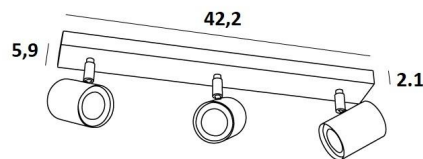

MAGELLAN 3

MAGELLAN 3 in structured white. Metal finish code: 01

MAGELLAN 3 is a ceiling light with three spots on a rectangular base

This ceiling light is sober, easy to install and essential to add more light to your interior. To increase its efficiency, there are GU10 bulbs on the market with very high power and dimmable

The originality of the **MAGELLAN** spotlight is his sober and very modern design, he is cylindrical and surrounds completely the fitting with its bulb

This spotlight is offered in a nice range of six models, with one to four spots, distributed on round, square or rectangular bases

OVERALL SIZES

L42,2 x 5,9cm H9,5→11cm

BASE

42,2 x 5,9 x 2,1cm

TECHNICAL DATA

Three spotlights mounted on 360° adjustable joints

Spotlight dimensions : Ø5,5cm L7,2cm

Three GU10 fittings