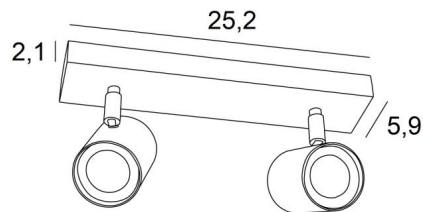

MAGELLAN 2

MAGELLAN 2 in brushed chrome. Metal finish code: 32

MAGELLAN 2 is a ceiling light with two spots on a rectangular base

This ceiling light is sober, easy to install and essential to add more light to your interior. To increase its efficiency, there are GU10 bulbs on the market with very high power and dimmable

The originality of the **MAGELLAN** spotlight is his sober and very modern design, he is cylindrical and surrounds completely the fitting with its bulb. This spotlight is offered in a nice range of six models, with one to four spots, distributed on round, square or rectangular bases

OVERALL SIZES

L25,2 x 5,9cm H9,5→11cm

BASE : 25,2 x 5,9 x 2,1cm

TECHNICAL DATA

Two spotlights mounted on 360° adjustable joints

Spotlight dimensions : Ø5,5cm L7,2cm

Two GU10 fittings

No driver, this luminaire works directly on 230V. Dimmable ceiling light