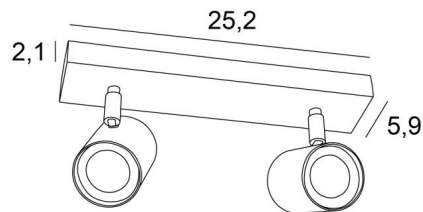

## MAGELLAN 2

MAGELLAN 2 in brushed chrome

**MAGELLAN 2** is a ceiling light with two spots on a rectangular base

This ceiling light is sober, easy to install and essential to add more light to your interior. To increase its efficiency, there are GU10 bulbs on the market with very high power and dimmable

### OVERALL SIZES

L25,2 x 5,9cm H9,5→11cm

### BASE

25,2 x 5,9 x 2,1cm

### TECHNICAL DATA

Two spotlights mounted on 360° adjustable joints

Spotlight dimensions : Ø5,5cm L7,2cm

Two GU10 fittings

No driver, this luminaire works directly on 230V

Dimmable ceiling light

A fixing plate for the ceiling base ([plan in PDF](#))