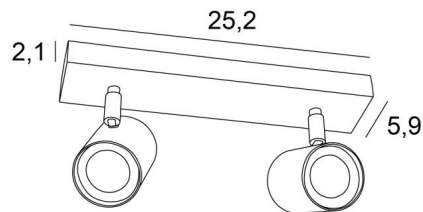

## MAGELLAN 2

MAGELLAN 2 in brushed chrome. Metal finish code: 32

**MAGELLAN 2** is a ceiling light with two spots on a rectangular base

This ceiling light is sober, easy to install and essential to add more light to your interior. To increase its efficiency, there are GU10 bulbs on the market with very high power and dimmable

The originality of the **MAGELLAN** spotlight is his sober and very modern design, he is cylindrical and surrounds completely the fitting with its bulb. This spotlight is offered in a nice range of six models, with one to four spots, distributed on round, square or rectangular bases

### OVERALL SIZES

L25,2 x 5,9cm H9,5→11cm

**BASE :** 25,2 x 5,9 x 2,1cm

### TECHNICAL DATA

Two spotlights mounted on 360° adjustable joints

Spotlight dimensions : Ø5,5cm L7,2cm

Two GU10 fittings

No driver, this luminaire works directly on 230V. Dimmable ceiling light

A fixing plate for the ceiling base ([plan in PDF](#))