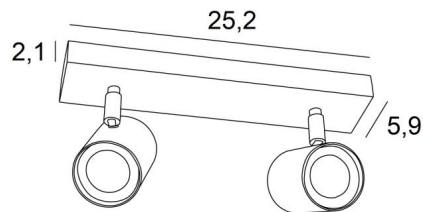

MAGELLAN 2

MAGELLAN 2 in brushed chrome. Metal finish code: 32

MAGELLAN 2 is a ceiling light with two spots on a rectangular base

This ceiling light is sober, easy to install and essential to add more light to your interior. To increase its efficiency, there are GU10 bulbs on the market with very high power and dimmable

The originality of the **MAGELLAN** spotlight is his sober and very modern design, he is cylindrical and surrounds completely the fitting with its bulb. This spotlight is offered in a nice range of six models, with one to four spots, distributed on round, square or rectangular bases

OVERALL SIZES

L25,2 x 5,9cm H9,5→11cm

BASE : 25,2 x 5,9 x 2,1cm

TECHNICAL DATA

Two spotlights mounted on ball joints adjustable in all directions

Spotlight dimensions : Ø5,5cm L7,2cm

Two GU10 fittings

No driver, this luminaire works directly on 230V. Dimmable ceiling light