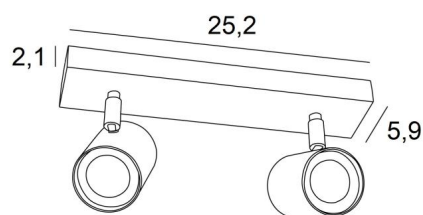

MAGELLAN 2

MAGELLAN 2 in light bronze. Metal finish code: 28

MAGELLAN 2 is a ceiling light with two spots on a rectangular base

This ceiling light is sober, easy to install and essential to add more light to your interior. To increase its efficiency, there are GU10 bulbs on the market with very high power and dimmable

The originality of the **MAGELLAN** spotlight is his sober and very modern design, he is cylindrical and surrounds completely the fitting with its bulb. This spotlight is offered in a nice range of six models, with one to four spots, distributed on round, square or rectangular bases

OVERALL SIZES

L25,2 x 5,9cm H9,5→11cm

BASE : 25,2 x 5,9 x 2,1cm

TECHNICAL DATA

Two spotlights mounted on ball joints adjustable in all directions

Spotlight dimensions : Ø5,5cm L7,2cm

Two GU10 fittings

No driver, this luminaire works directly on 230V. Dimmable ceiling light