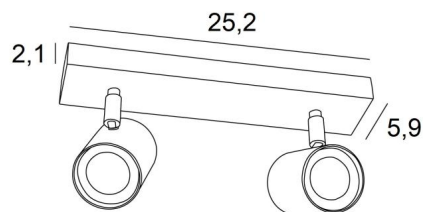

MAGELLAN 2

MAGELLAN 2 in light bronze. Metal finish code: 28

MAGELLAN 2 is a ceiling light with two spots on a rectangular base

This ceiling light is sober, easy to install and essential to add more light to your interior. To increase its efficiency, there are GU10 bulbs on the market with very high power and dimmable

The originality of the **MAGELLAN** spotlight is his sober and very modern design, he is cylindrical and surrounds completely the fitting with its bulb. This spotlight is offered in a nice range of six models, with one to four spots, distributed on round, square or rectangular bases

OVERALL SIZES

L25,2 x 5,9cm H9,5→11cm

BASE : 25,2 x 5,9 x 2,1cm

TECHNICAL DATA

Two spotlights mounted on ball joints adjustable in all directions

Spotlight dimensions : Ø5,5cm L7,2cm

Two GU10 fittings

No driver, this luminaire works directly on 230V. Dimmable ceiling light